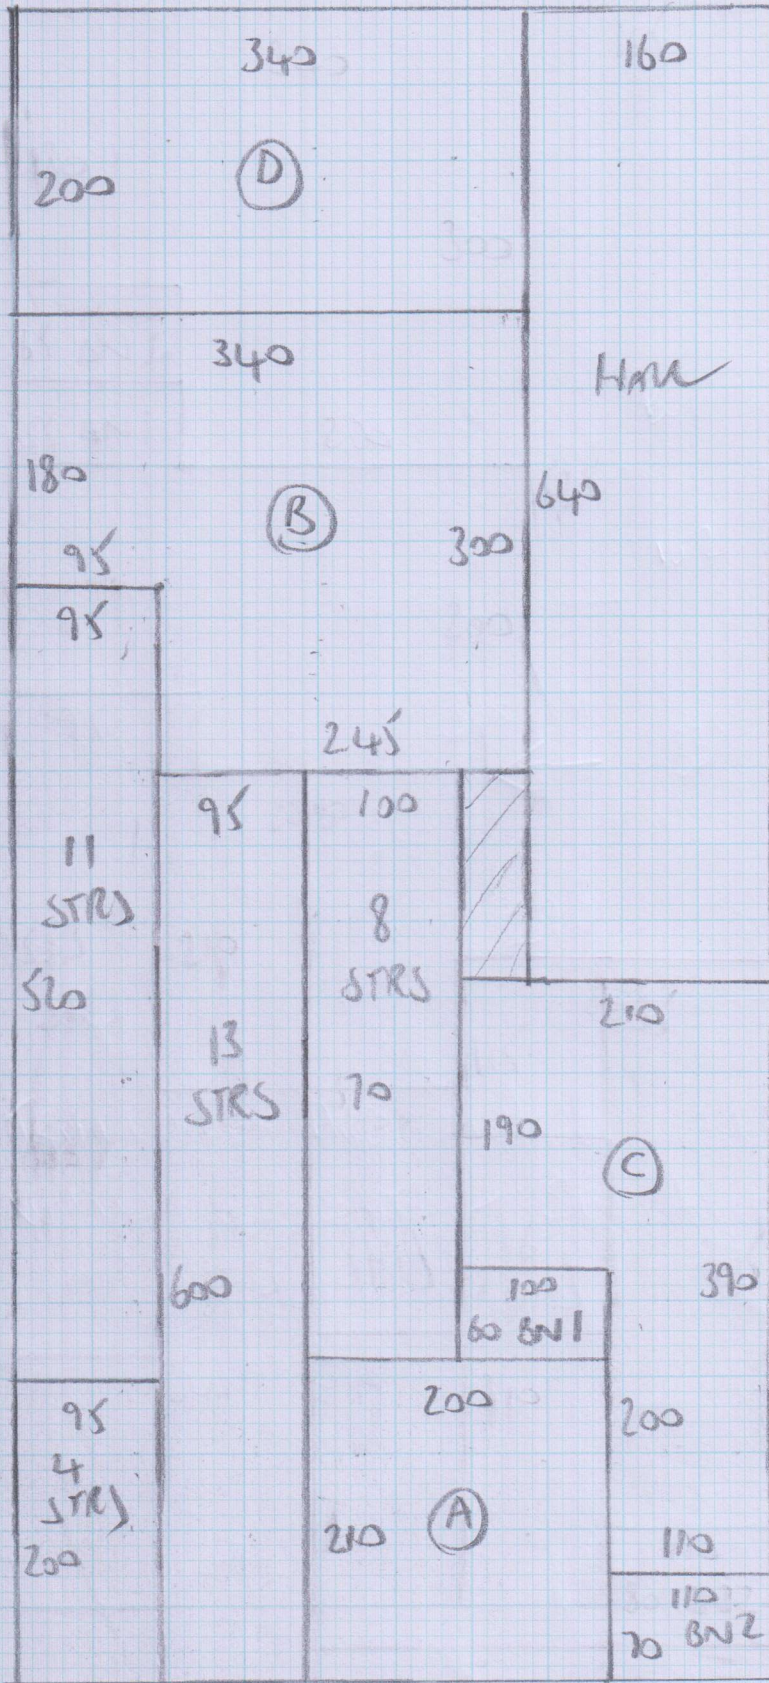

Job No: F24362
 Name: FOX DAVIES GAUGHAN
 Address: 14 FINBOROUGH RD
 SW10 9ER
 Tel:
 Sheet: 1 of 2

11.00 x 5.00
 = 55M²

Job No: F2A362
 Name: FOX DAVIDS GALLAGHER
 Address: 14 FINBOROUGH ROAD
 SW10 9EQ
 Tel: _____
 Sheet: 2 of 2