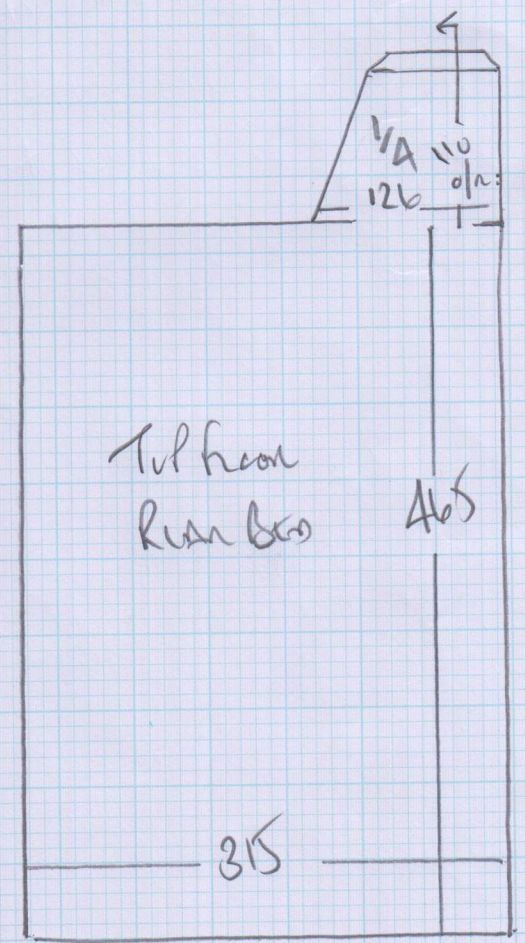

Job No: F 24346  
 Name: WATTS  
 Address: 2687 Winitas Rd  
 Truro Cornwall  
 Tel: TW 11 9 JR  
 Sheet: 1 of 3

850

Smiley Natural  
 Coral WHEAT 36

RANI 850 x 500  
 Tul harr 420 x 500  
1270 x 500

63.50m<sup>2</sup>

11 CUPBOARD DOORS - MAKE SURE 2mm CLEARANCE

Job No: F24366  
 Name: WATTS  
 Address: 26 STWINNINGS RD  
 Tooting London  
 Tel: TW11 9JR  
 Sheet: 2 of 3

w1 62 x 85  
 w2 72 x 105

\*  
 w4 82 x 110  
 w3 68 x 93  
 91  
 45 x 83

New lots Conkasim  
 Empty  
 BAME WOOD FLOOR

Job No: F24366  
 Name: WATTS  
 Address: 26 ST WINDSOR RD  
 TROODINGEN  
 Tel: TW11 9JR  
 Sheet: 3 of 3