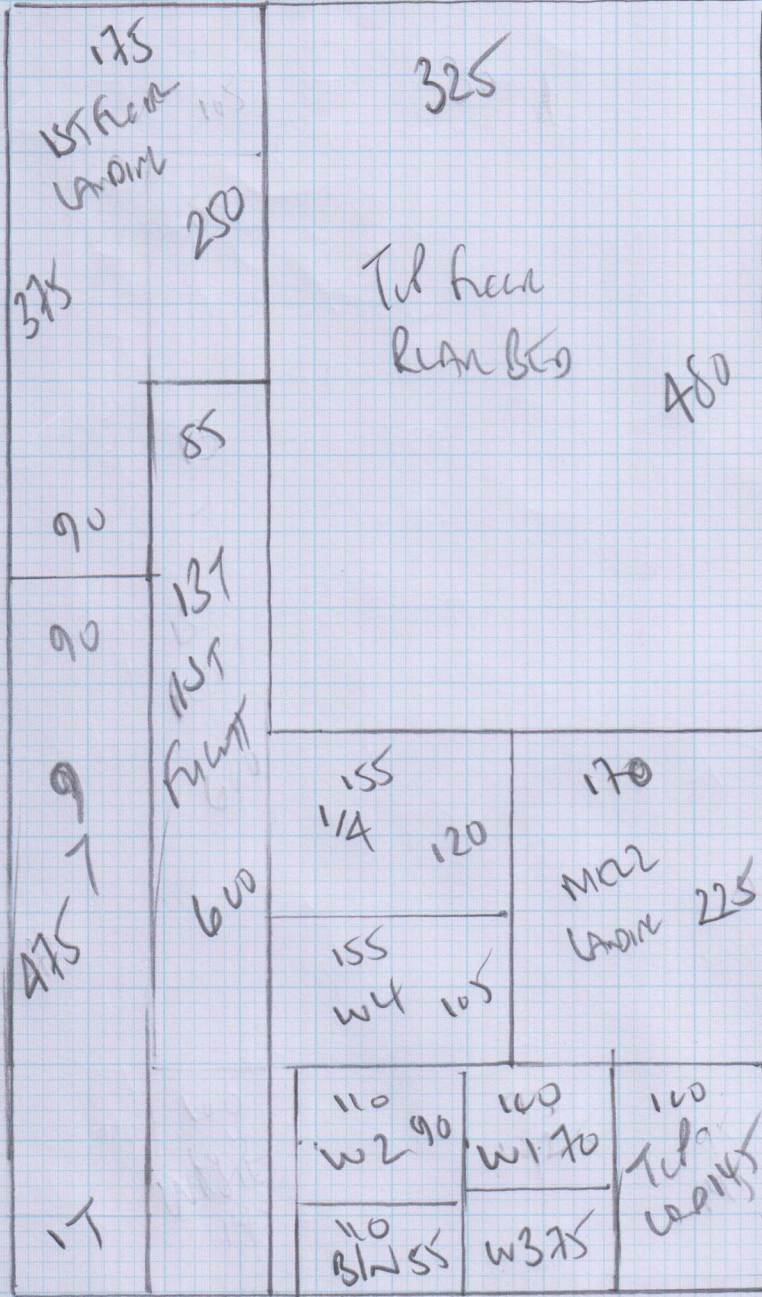

Job No: F 24346  
 Name: WATTS  
 Address: 2687 Winitas Rd  
 Truro Cornwall  
 Tel: TW 11 9 JR  
 Sheet: 1 of 3

850

Smiley Natural  
 Coral WHEAT 36

RANI 850 x 500  
 Tul harr 420 x 500  
1270 x 500

63.50m<sup>2</sup>

11 CUPBOARD DOORS - MAKE SURE 2mm CLEARANCE

Job No: F24366  
 Name: WATTS  
 Address: 26 STWINNINGS RD  
 Tooting London  
 Tel: TW11 9JR  
 Sheet: 2 of 3

w1 62 x 85  
 w2 72 x 105

\*  
 w4 82 x 110  
 w3 68 x 93  
 91  
 45 x 83

New lots Conkasim  
 Empty  
 BAME WOOD FLOOR

Job No: F24366  
 Name: WATTS  
 Address: 26 ST WINDSOR RD  
 TROODINGEN  
 Tel: TW11 9JR  
 Sheet: 3 of 3