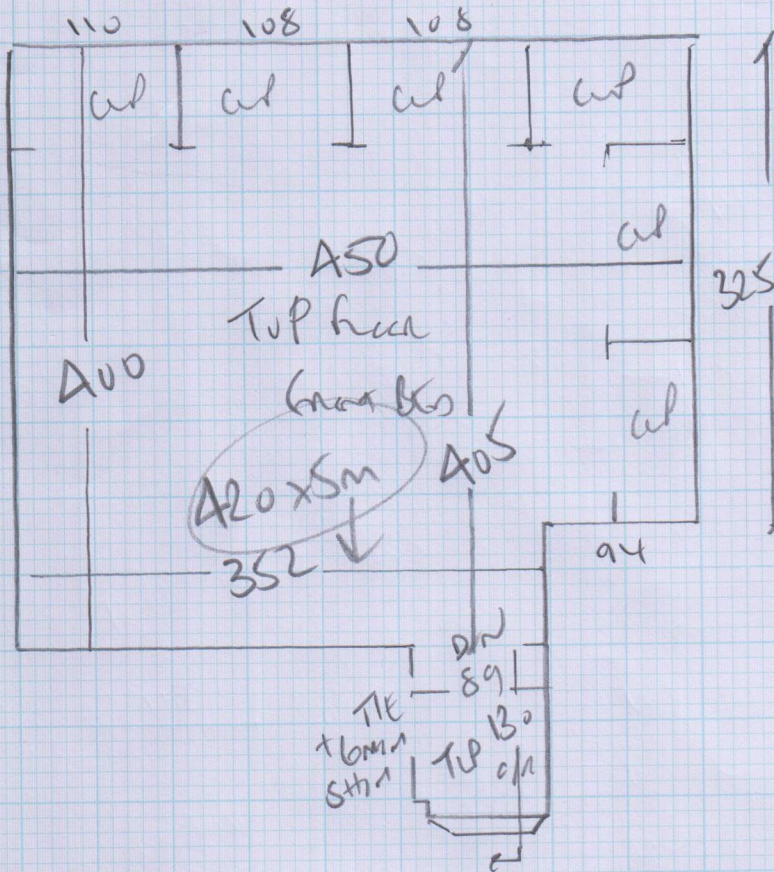

Job No: F 24346  
 Name: WATTS  
 Address: 2687 Winitas Rd  
 Truro Cornwall  
 Tel: TW 11 9 JR  
 Sheet: 1 of 3

850

Smiley Natural  
 Coral WHEAT 36

RANI 850 x 500  
 Tul harr 420 x 500  
1270 x 500

63.50m<sup>2</sup>

11 CUPBOARD DOORS - MAKE SURE 2mm CLEARANCE

Job No: F24366  
 Name: WATTS  
 Address: 26 STWINNINGS RD  
 Tooting London  
 Tel: TW11 9JR  
 Sheet: 2 of 3

w1 62 x 85  
 w2 72 x 105

\*  
 w4 82 x 110  
 w3 68 x 93  
 91  
 45 x 83

New lots Conkasim  
 Empty  
 BAME WOOD FLOOR

Job No: F24366  
 Name: WATTS  
 Address: 26 ST WINDSOR RD  
 TROODINGEN  
 Tel: TW11 9JR  
 Sheet: 3 of 3