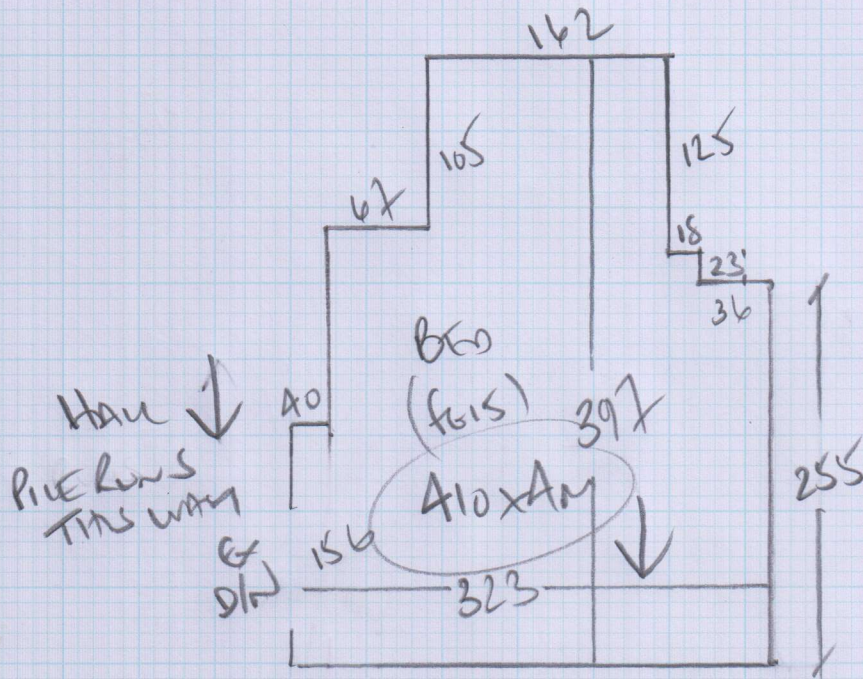

Job No: F2A367  
 Name: Finbow  
 Address: Flat 6 (Top)  
 108 LEXHAM GARDENS  
 Tel: W8 6JQ  
 Sheet: 1 of 1

OTTO CANT  
 Colat 1627/27

410 x 400m

16.40m<sup>2</sup>

UPlift RIS on floor + STAGE  
 WOOD floor + H/SCAND DOWN  
 EXISTING STAGE  
 EXISTING POLISHED AIR D/MAP