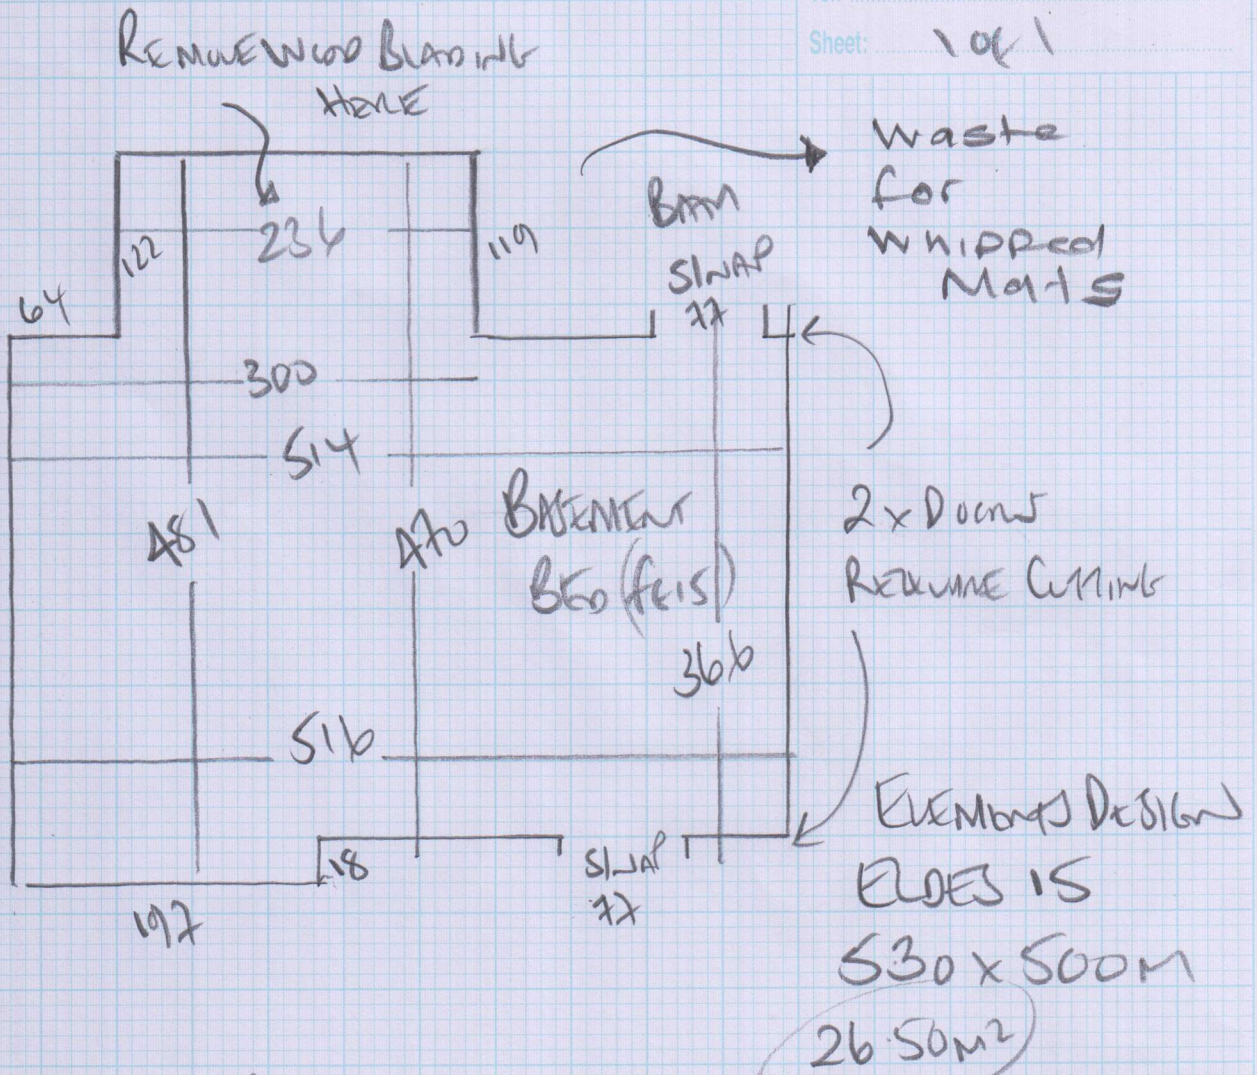

Job No: F24381
 Name: Robinson
 Address: 47 Glenview St
 Sub 604
 Tel:
 Sheet: 1 of 1

WOOD FLOOR (ENGINEERED SUNK DOWN)

NO UTILS

2 DOORS ALSO EASING

BTS + SOFA TO MOVE

POLLUTING AIR BARS -