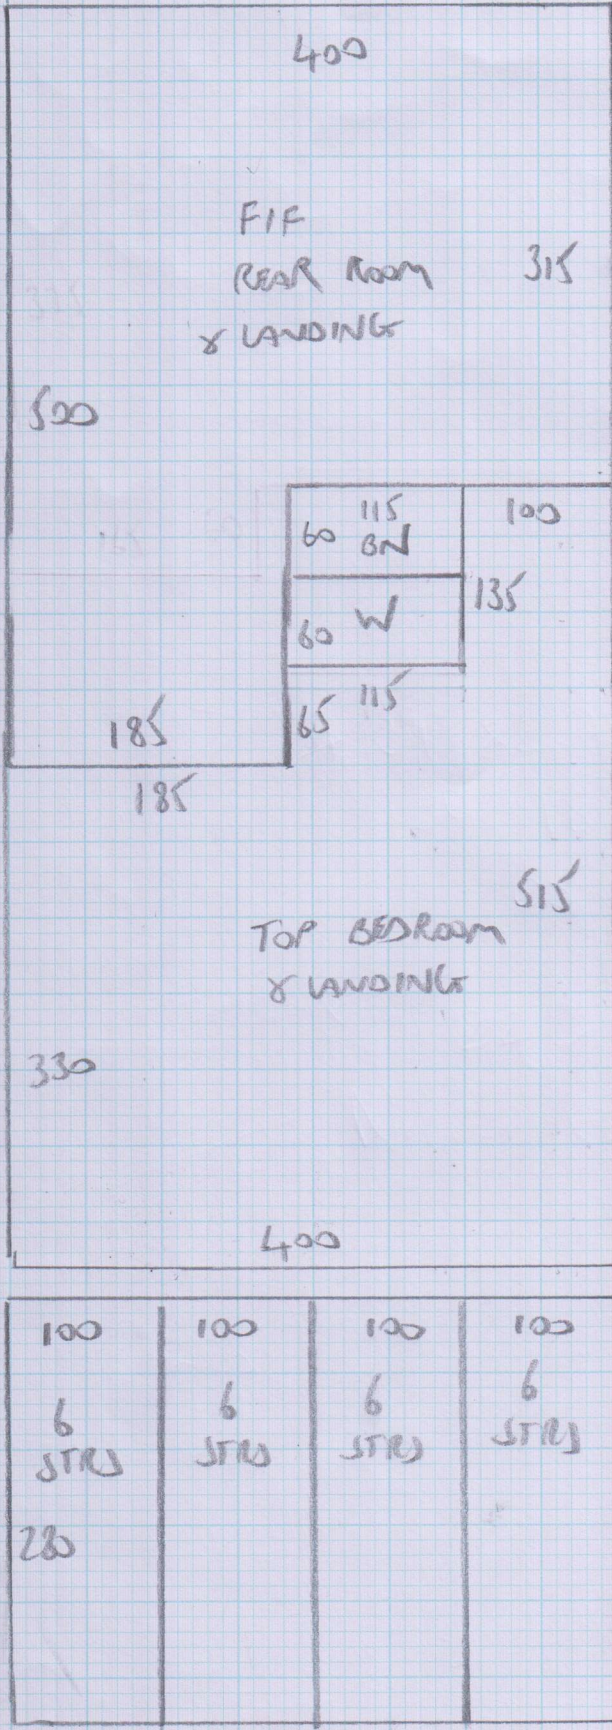

Job No: F24392
 Name: HUNTER
 Address: SIA HALTIMERE RD
 SW6 7UE
 Tel: _____
 Sheet: 1 of 2

FINE LOOP
 Colour No A97

Row 1 830 x 400
 Row 2 280 x 400

 1110 x 400

44.40m²

TOP FLOOR

8 STRS 78 ON 96x45
 FIRST FLOOR RECEPTION ROOM WOOD

Job No: F24392
 Name: HUNTER
 Address: 51A HARDSMERE ROAD
 SW6 7UE
 Tel:
 Sheet: 2 of 2

FIRST FLOOR REAR

13 STRS - 75
 W 75x50
 GIP