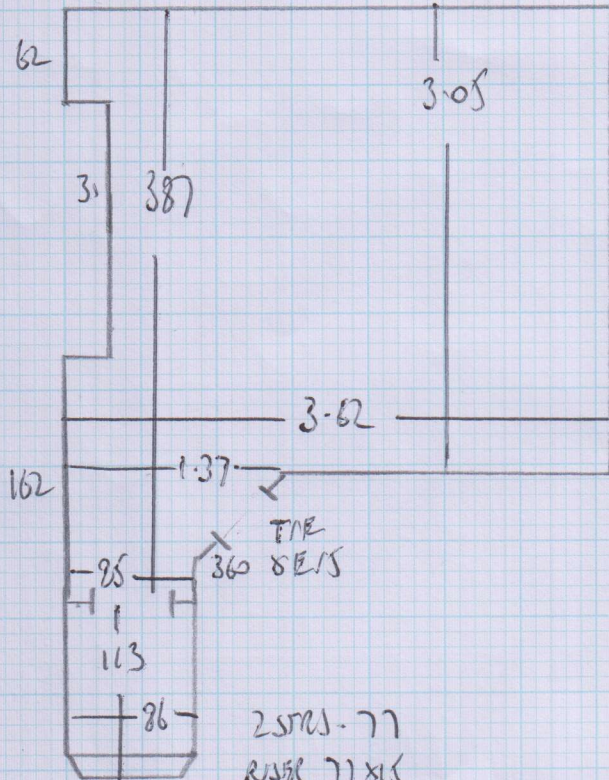

Job No: F24392
 Name: HUNTER
 Address: SIA HALTIMERE RD
 SW6 7UE
 Tel: _____
 Sheet: 1 of 2

FINE LOOP
 Colour No A97

Row 1 830 x 400
 Row 2 280 x 400

 1110 x 400

44.40m²

TOP FLOOR

8 STRS 78 ON 96x45
 FIRST FLOOR RECEPTION ROOM WOOD

Job No: F24392
 Name: HUNTER
 Address: 51A HARDSMERE ROAD
 SW6 7UE
 Tel:
 Sheet: 2 of 2

FIRST FLOOR REAR

13 STRS - 75
 W 75x50
 GIP