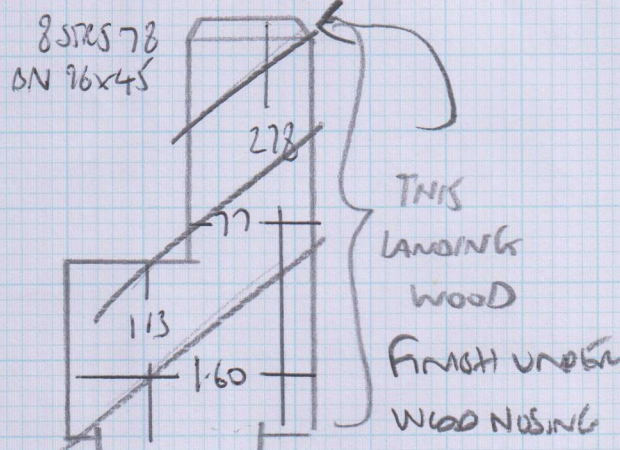

Job No: F24392
 Name: HUNTER
 Address: SIA HALTIMERE RD
 SW6 7UE
 Tel: _____
 Sheet: 1 of 2

FINE LOOP
 Colour No A97

Row 1 830 x 400
 Row 2 280 x 400

 1110 x 400

44.40m²

TOP FLOOR

8 STRS 78 ON 96x45
 FIRST FLOOR RECEPTION ROOM WOOD

Job No: F24392
 Name: HUNTER
 Address: 51A HARDSMERE ROAD
 SW6 7UE
 Tel:
 Sheet: 2 of 2

FIRST FLOOR REAR

13 STRS - 75
 W 75x50
 GIP