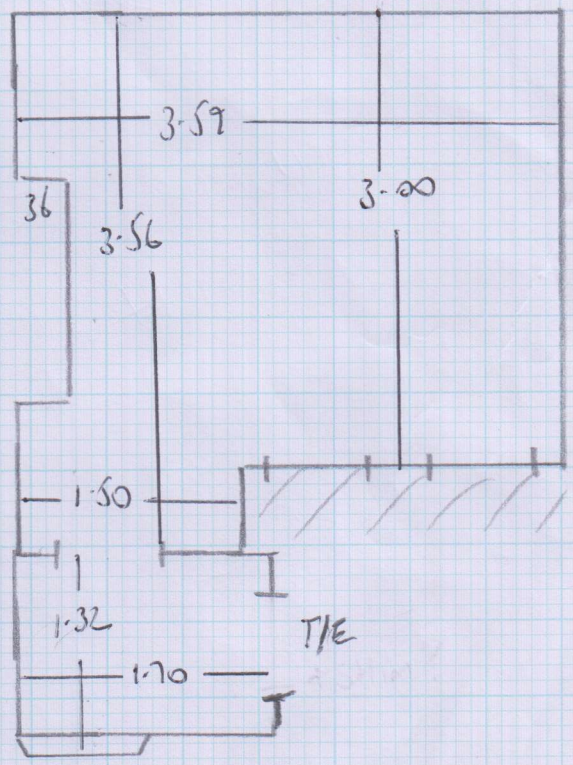

Job No: F24392
 Name: HUNTER
 Address: SIA HALTIMERE RD
 SW6 7UE
 Tel: _____
 Sheet: 1 of 2

FINE LOOP
 Colour No A97

Row 1 830 x 400
 Row 2 280 x 400

 1110 x 400

44.40m²

TOP FLOOR

8 STRS 78 ON 96x45
 FIRST FLOOR RECEPTION ROOM WOOD

Job No: F24392
 Name: HUNTER
 Address: 51A HARDSMERE ROAD
 SW6 7UE
 Tel:
 Sheet: 2 of 2

FIRST FLOOR REAR

13 STRS - 75
 W 75x50
 GIP