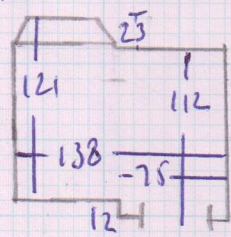

Job No: F24415
 Name: CORAH
 Address: 49 BURNTHWAITE RD
 FULHAM SW6 5BQ
 Tel:
 Sheet: 1 of 3

FINELoop
 Curve No 499
 (MOCCINIATO)

5.20 ✓
 6.00 ✓
 3.50 ✓

14.70m x 5.00m
 = 73.5m²

Rachel

1st Phase
 TOP floor
 Room &
 Stairs to
 1st floor

Job No: f24415
 Name: COMM
 Address: 49 BURNTHWAITE ROAD
 SW6 5BQ
 Tel:
 Sheet: 2 of 3

TOP FLOOR

→ 1st Phase

- FRF
 1 W 95x63
 2 W 74x56
 8 SRS 63

3 SRS 64

1st Phase

2cm TILES

FIRST FLOOR

Job No: f24415
 Name: CORAN
 Address: 49 BURNTHWAITE ROAD
 SW6 5BQ
 Tel:
 Sheet: 3 of 3

3 STRS - 67

12 STRS - 67

GIF

+22