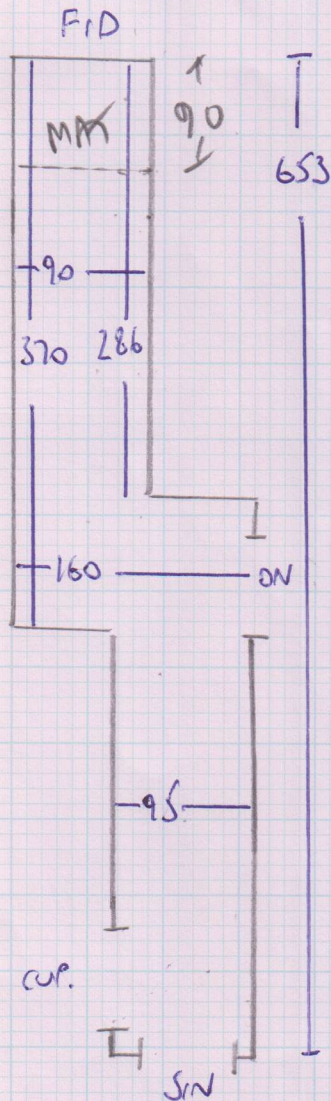

Job No: F24415
 Name: CORAH
 Address: 49 BURNTHWAITE RD
 FULHAM SW6 5BQ
 Tel:
 Sheet: 1 of 3

FINELoop
 Curve No 499
 (MOCCINIATO)

5.20 ✓
 6.00 ✓
 3.50 ✓

14.70m x 5.00m
 = 73.5m²

Rachel

1st Phase
 TOP floor
 Room &
 Stairs to
 1st floor

Job No: f24415
 Name: COMM
 Address: 49 BURNTHWAITE ROAD
 SW6 5BQ
 Tel:
 Sheet: 2 of 3

TOP FLOOR

→ 1st Phase

- FRF
 1 W 95x63
 2 W 74x56
 8 SRS 63

3 SRS 64

1st Phase

2cm TILES

FIRST FLOOR

Job No: f24415
 Name: CORAN
 Address: 49 BURNTHWAITE ROAD
 SW6 5BQ
 Tel:
 Sheet: 3 of 3

3 STRS - 67

12 STRS - 67

GIF

+22