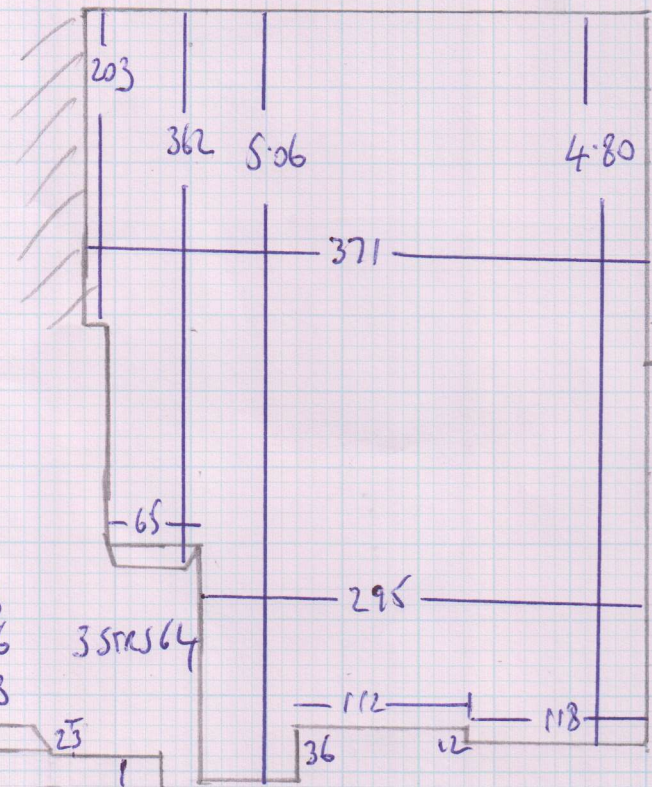

Job No: F24415
 Name: CORAH
 Address: 49 BURNTHWAITE RD
 FULHAM SW6 5BQ
 Tel:
 Sheet: 1 of 3

FINELoop
 Curve No 499
 (MOCCINIATO)

5.20 ✓
 6.00 ✓
 3.50 ✓

14.70m x 5.00m
 = 73.5m²

Rachel

1st Phase
 TOP floor
 Room &
 Stairs to
 1st floor

Job No: f24415
 Name: COMM
 Address: 49 BURNTHWAITE ROAD
 SW6 5BQ
 Tel:
 Sheet: 2 of 3

TOP FLOOR

→ 1st Phase

- FRF
 1 W 95x63
 2 W 74x56
 8 SRS 63

3 SRS 64

1st Phase

2cm TILES

FIRST FLOOR

Job No: f24415
 Name: CORAN
 Address: 49 BURNTHWAITE ROAD
 SW6 5BQ
 Tel:
 Sheet: 3 of 3

3 STRS - 67

12 STRS - 67

GIF

+22