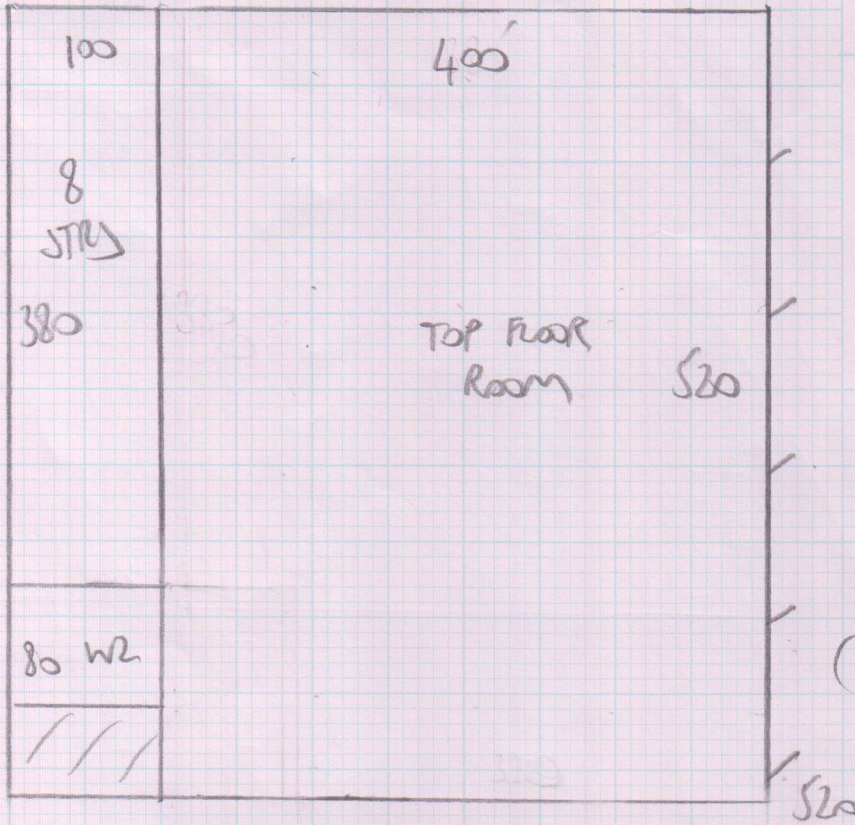

Job No: F24415
 Name: CORAH
 Address: 49 BURNTHWAITE RD
 FULHAM SW6 5BQ
 Tel:
 Sheet: 1 of 3

FINELoop
 Curve No 499
 (MOCCINIATO)

5.20 ✓
 6.00 ✓
 3.50 ✓

14.70m x 5.00m
 = 73.5m²

Rachel

1st Phase
 TOP floor
 Room &
 Stairs to
 1st floor

Job No: f24415
 Name: COMM
 Address: 49 BURNTHWAITE ROAD
 SW6 5BQ
 Tel:
 Sheet: 2 of 3

TOP FLOOR

→ 1st Phase

- FRF
 1 W 95x63
 2 W 74x56
 8 SRS 63

3 SRS 64

1st Phase

2cm TILES

FIRST FLOOR