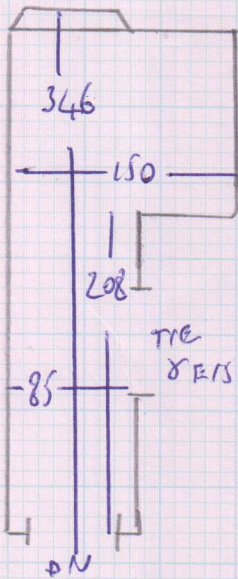

Job No: F24415
 Name: CORAH
 Address: 49 BURNTHWAITE RD
 FULHAM SW6 5BQ
 Tel:
 Sheet: 1 of 3

FINELoop
 Curve No 499
 (MOCCINIATO)

5.20 ✓
 6.00 ✓
 3.50 ✓

14.70m x 5.00m
 = 73.5m²

Rachel

1st Phase
 TOP floor
 Room &
 Stairs to
 1st floor

Job No: f24415
 Name: COMM
 Address: 49 BURNTHWAITE ROAD
 SW6 5BQ
 Tel:
 Sheet: 2 of 3

TOP FLOOR

→ 1st Phase

- FRF
 1 W 95x63
 2 W 74x56
 8 SRS 63

3 SRS 64

1st Phase

2cm TILES

FIRST FLOOR

Job No: f24415
 Name: CORAN
 Address: 49 BURNTHWAITE ROAD
 SW6 5BQ
 Tel:
 Sheet: 3 of 3

3 STRS - 67

12 STRS - 67

GIF

+22