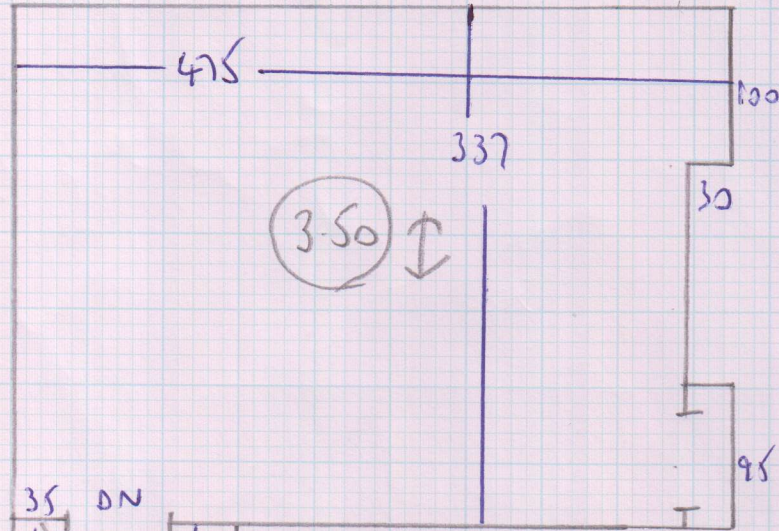

Job No: F24415
 Name: CORAH
 Address: 49 BURNTHWAITE RD
 FULHAM SW6 5BQ
 Tel:
 Sheet: 1 of 3

FINELoop
 Curve No 499
 (MOCCINIATO)

5.20 ✓
 6.00 ✓
 3.50 ✓

14.70m x 5.00m
 = 73.5m²

Rachel

1st Phase
 TOP floor
 Room &
 Stairs to
 1st floor

Job No: f24415
 Name: COMM
 Address: 49 BURNTHWAITE ROAD
 SW6 5BQ
 Tel:
 Sheet: 2 of 3

TOP FLOOR

→ 1st Phase

- FRF
 1 W 95x63
 2 W 74x56
 8 SRS 63

3 SRS 64

1st Phase

2cm TILES

FIRST FLOOR

Job No: f24415
 Name: CORAN
 Address: 49 BURNTHWAITE ROAD
 SW6 5BQ
 Tel:
 Sheet: 3 of 3

3 STRS - 67

12 STRS - 67

GIF

+22