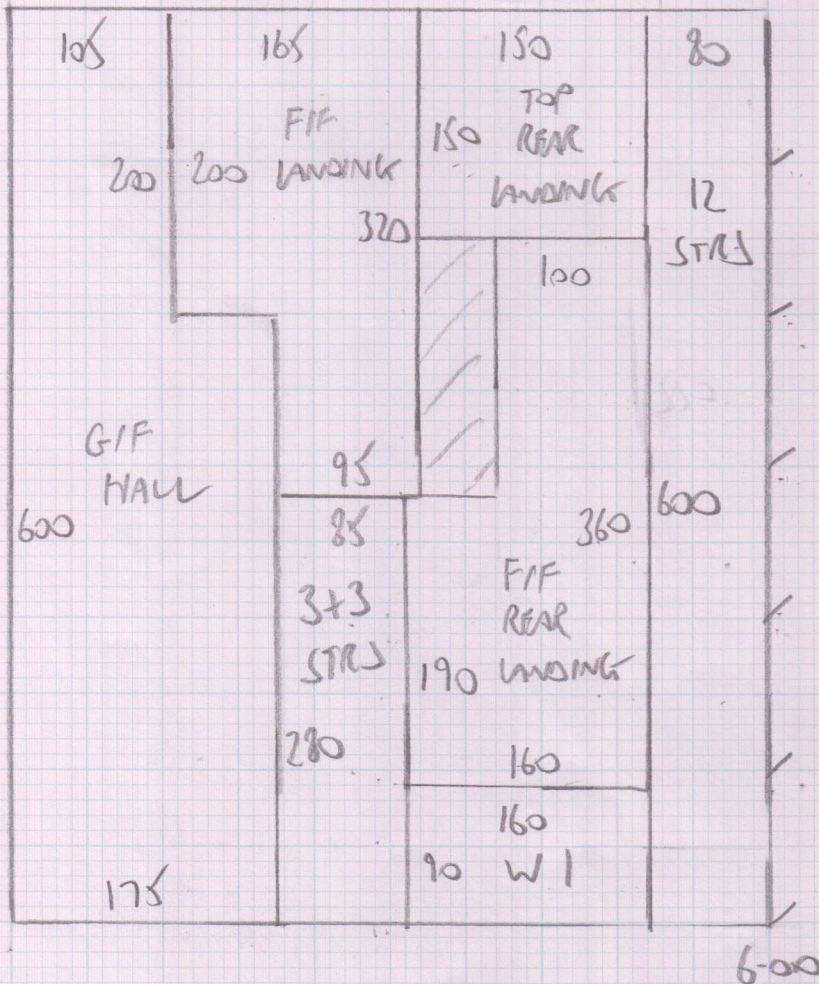

Job No: F24415
 Name: CORAH
 Address: 49 BURNTHWAITE RD
 FULHAM SW6 5BQ
 Tel:
 Sheet: 1 of 3

FINELoop
 Curve No 499
 (MOCCINIATO)

5.20 ✓
 6.00 ✓
 3.50 ✓

14.70m x 5.00m
 = 73.5m²

Rachel

1st Phase
 TOP floor
 Room &
 Stairs to
 1st floor

Job No: f24415
 Name: COMM
 Address: 49 BURNTHWAITE ROAD
 SW6 5BQ
 Tel:
 Sheet: 2 of 3

TOP FLOOR

→ 1st Phase

- FRF
 1 W 95x63
 2 W 74x56
 8 SRS 63

3 SRS 64

1st Phase

2cm TILES

FIRST FLOOR

Job No: f24415
 Name: CORAN
 Address: 49 BURNTHWAITE ROAD
 SW6 5BQ
 Tel:
 Sheet: 3 of 3

3 STRS - 67

12 STRS - 67

GIF

+22