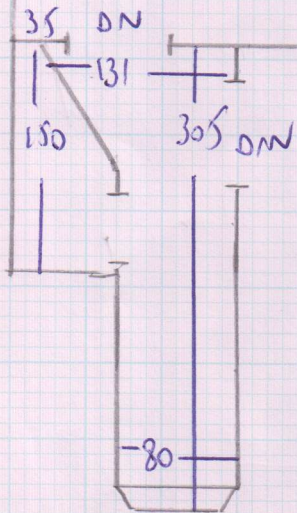

Job No: F24415
 Name: CORAH
 Address: 49 BURNTHWAITE RD
 FULHAM SW6 5BQ
 Tel:
 Sheet: 1 of 3

FINELoop
 Curve No 499
 (MOCCINIATO)

5.20 ✓
 6.00 ✓
 3.50 ✓

14.70m x 5.00m
 = 73.5m²

Rachel

1st Phase
 TOP floor
 Room &
 Stairs to
 1st floor

Job No: f24415
 Name: COMM
 Address: 49 BURNTHWAITE ROAD
 SW6 5BQ
 Tel:
 Sheet: 2 of 3

TOP FLOOR

→ 1st Phase

- FRF
 1 W 95x63
 2 W 74x56
 8 SRS 63

3 SRS 64

1st Phase

2cm TILES

FIRST FLOOR

Job No: f24415
 Name: CORAN
 Address: 49 BURNTHWAITE ROAD
 SW6 5BQ
 Tel:
 Sheet: 3 of 3

3 STRS - 67

12 STRS - 67

GIF

+22