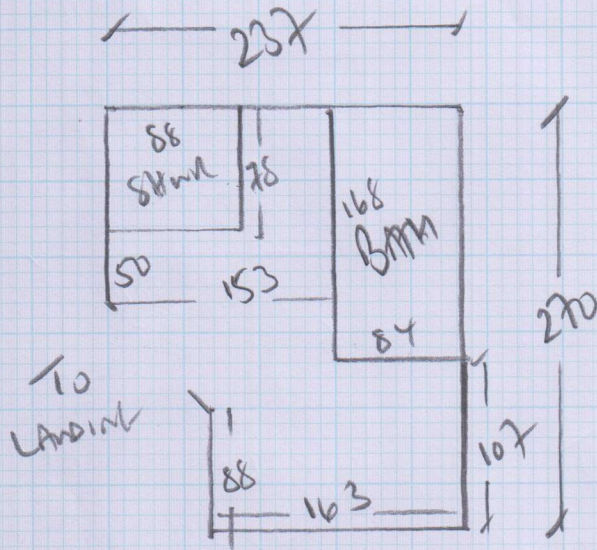

Job No: F24426
 Name: NICKI T
 Address: 3A DORSETT ST
 SW6 6EN
 Tel:
 Sheet: 1 of 1

5.16m² NET

UNDER FLOOR HEATING
 + MAINLY LAMINATED BY
 SULLOCH

2 BOXES → 325m² 6.50m²
 VAN GOEN VGW807
 WHITE WASHED OAK