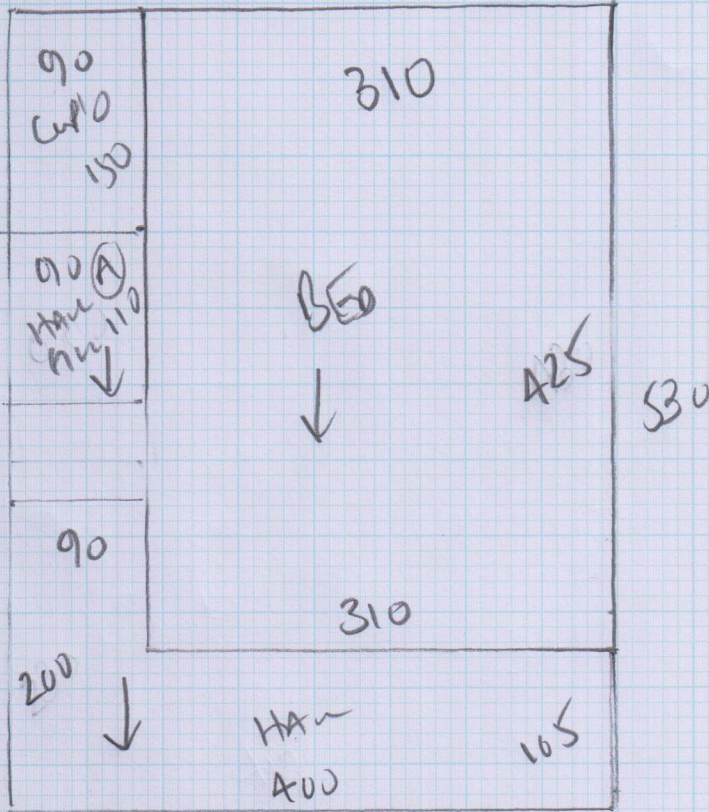

Job No: F24427  
 Name: DOLAN  
 Address: FAK 6  
 2 WEST CLONMELM ROAD  
 Tel: SW5 9AL  
 Sheet: 1 OF 2

London Trust  
 Colindale Ave

PLAN 530 x 400  
 LOUNGE 390 x 400  
 920 x 400

36.80m<sup>2</sup>  
 or

HALL IN ONE PIECE

Join to Bed Room

PLAN 470 x 400

LOUNGE 365 x 400

BE 315 x 400

1150 x 400

46m<sup>2</sup>

Job No: F24427  
 Name: DOLAN  
 Address: Apt 6  
 2 WEST CROWN ROAD  
 Tel: SWS 90  
 Sheet: 2 of 2