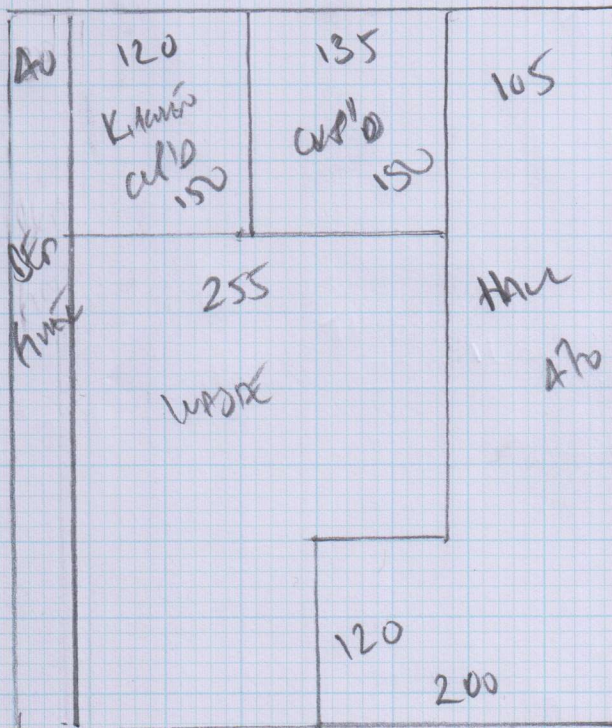

Job No: F24427  
 Name: DOLAN  
 Address: FAK 6  
 2 WEST CLONMELM ROAD  
 Tel: SW5 9AL  
 Sheet: 1 OF 2

London Trust  
 Colindale Ave

PLAN 530 x 400  
 LOUNGE 390 x 400  
 920 x 400

36.80m<sup>2</sup>  
 or

HALL IN ONE PIECE

Join to Bed Room

PLAN 470 x 400

LOUNGE 365 x 400

BE 315 x 400

1150 x 400

46m<sup>2</sup>

Job No: F24427  
 Name: DOLAN  
 Address: Apt 6  
 2 WEST CROWN ROAD  
 Tel: SWS 90  
 Sheet: 2 of 2