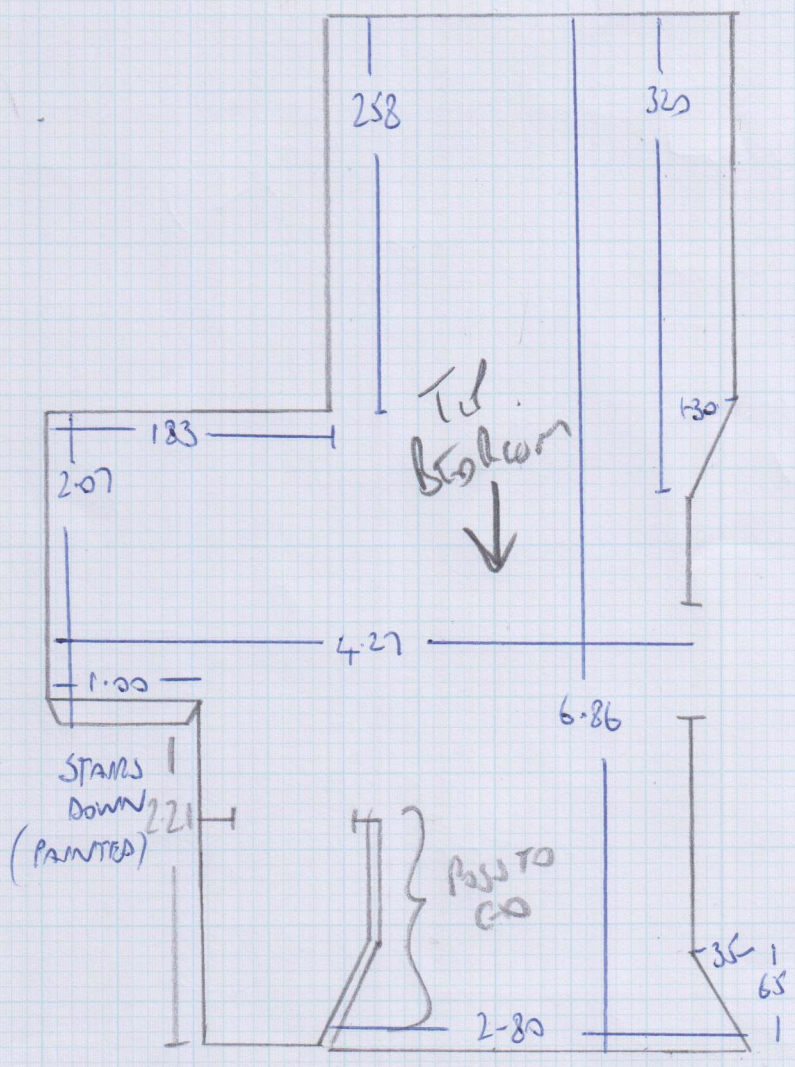

Job No: f24433
 Name: LUNCKSPOR
 Address: Flat 3, 52 FRIARS -
 STILE ROAD, TWIO 6NQ
 Tel: _____
 Sheet: 1 of 3

London Loop
 Color LL92
 PLAN 1 990x500
 LANGE 675x500
 1165x800m

London Loop
 LL 92

Job No: F24433
Name: CLINCKSPOOR
Address: FIAT 3
52 FRANS STRU RD TWID GNR
Tel:
Sheet: 2 of 3

TOP FLOOR

Job No: F24433
Name: CLINCKSPOR
Address: FLAT 3
52 FRUERS STICE RD TWICKENHAM
Tel:
Sheet: 3 of 3

Lower Floor