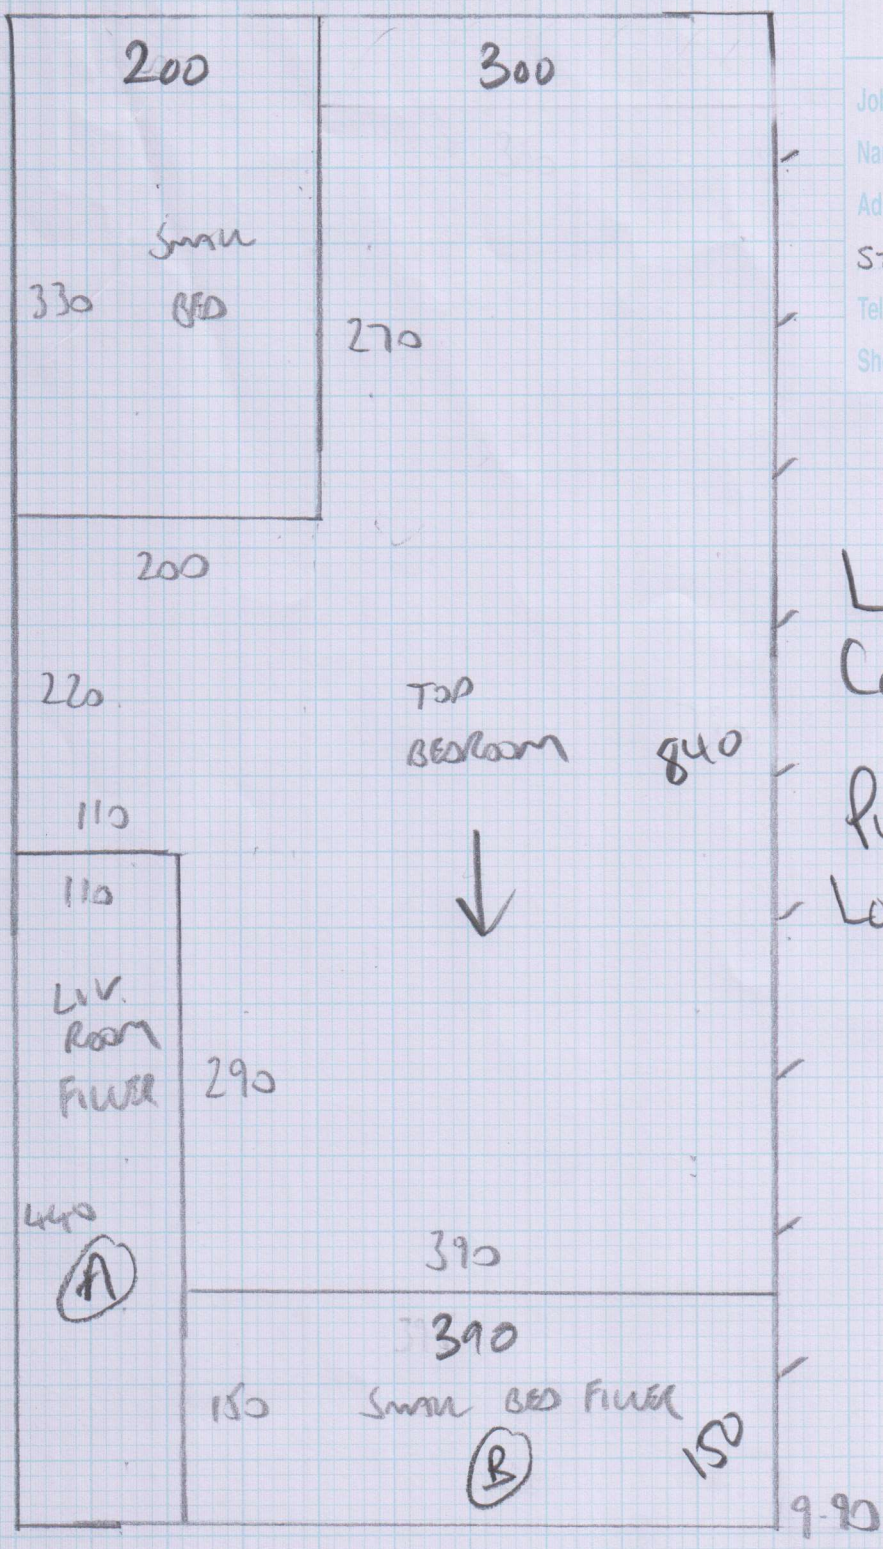

Job No: f24433
 Name: LUNCKSPOR
 Address: Flat 3, 52 FRIARS -
 STILE ROAD, TWIO 6NQ
 Tel: _____
 Sheet: 1 of 3

London Loop
 Color LL92
 PLAN 1 990x500
 LANGE 675x500
 1165x800m

London Loop
 LL 92

Job No: F24433
Name: CLINCKSPOOR
Address: FIAT 3
52 FRANS STRU RD TWID GNR
Tel:
Sheet: 2 of 3

TOP FLOOR

Job No: F24433
Name: CLINCKSPOR
Address: FLAT 3
52 FRUERS STICE RD TWICKENHAM
Tel:
Sheet: 3 of 3

Lower Floor