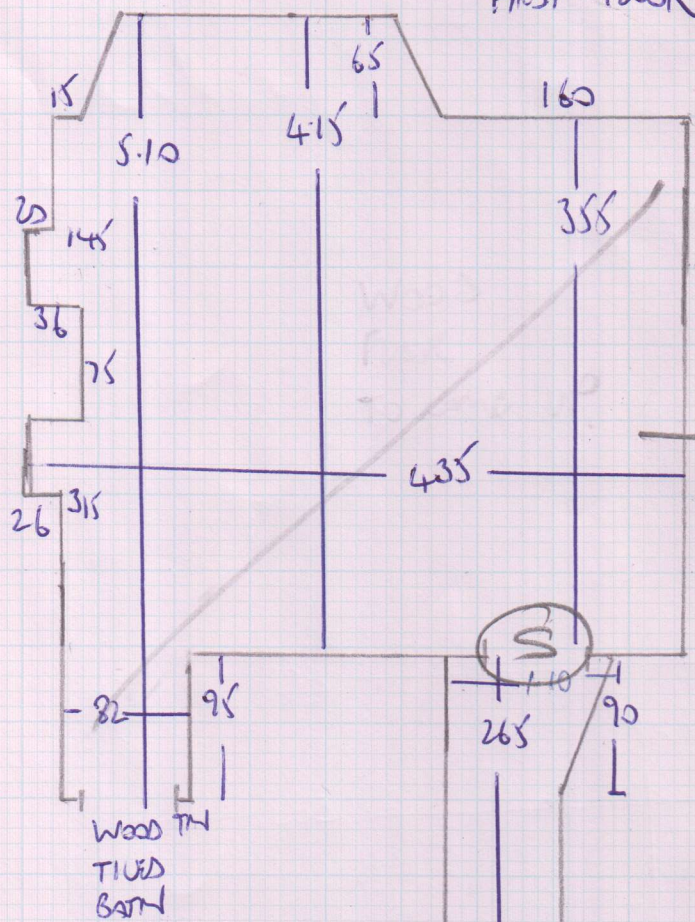

FIRST FLOOR

Job No: F24436
 Name: LEE
 Address: 26 NARBOROUGH STREET
 SW6 3AR
 Tel:
 Sheet: 1 of 1

← FINELOOP FLO-499
 S-2S x SMTR
 Tuesday 27/10

GIF
 6N 97x45
 11 STR 74