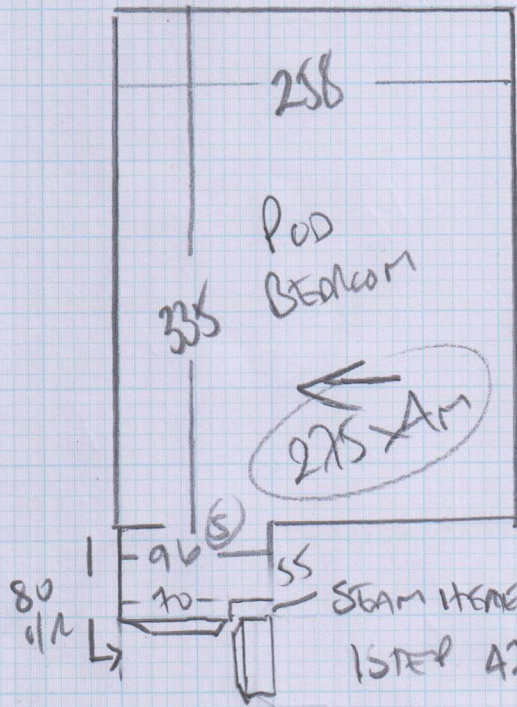

Job No: F24442
 Name: LYBARK
 Address: 23 Cambridge Rd
 W6 8LN
 Tel:
 Sheet: 1 of 1

Pod Room
 Finishes to 414
 275 x 400
 11m²

Tilt Lamin + 1 STEP

MAKEDONIA STRIPE KNUMSDRIOLE 50

150 x 100M (2.30 x 1 minimum)) Liam Telenzo