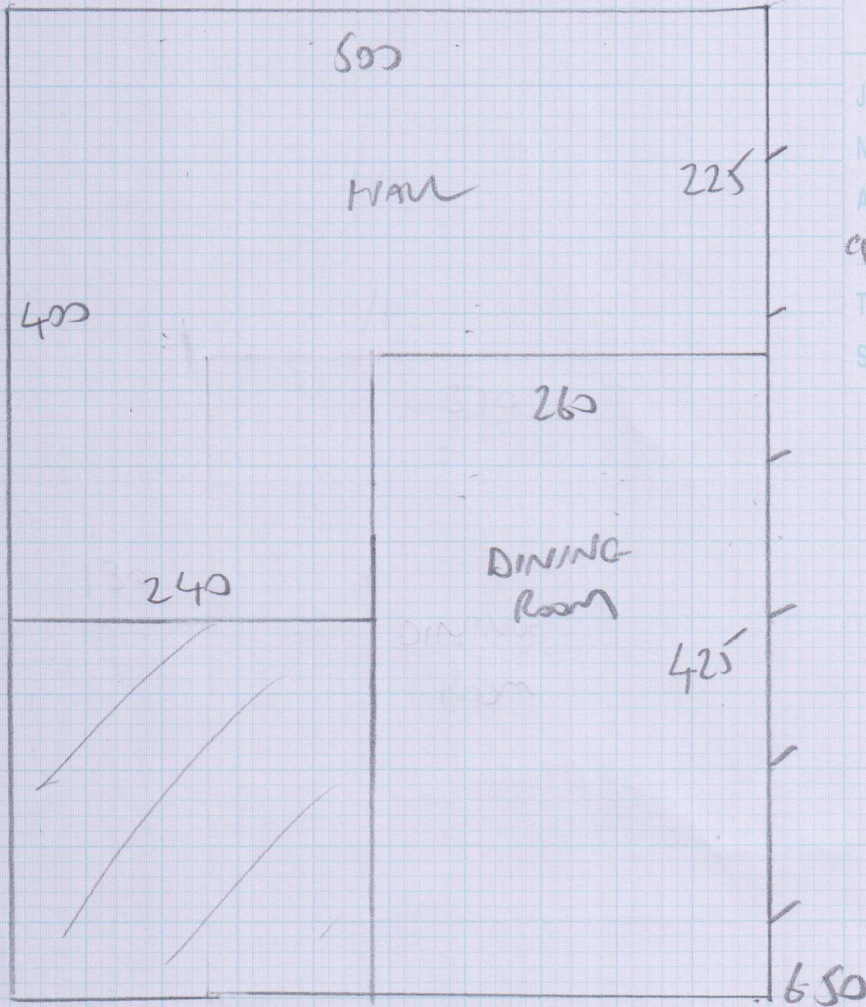

SM

Job No: F24443
Name: BALLANT
Address: 40 CHELSEA COURT
95 ELM PARK Gdns
Tel: SW10 9QW
Sheet: 1 of 3

$$\begin{array}{r} 7.50 \\ 6.50 \\ \hline 14.00 \times 5.00 = 70m^2 \end{array}$$

VELVET DELUXE
- DEL 892

SM

Job No: F24443
Name: BALUSAT
Address: 40 CHELSEA COURT
95 ELM PARK GDNS
Tel: SD10 9QW
Sheet: 2 of 3

1565