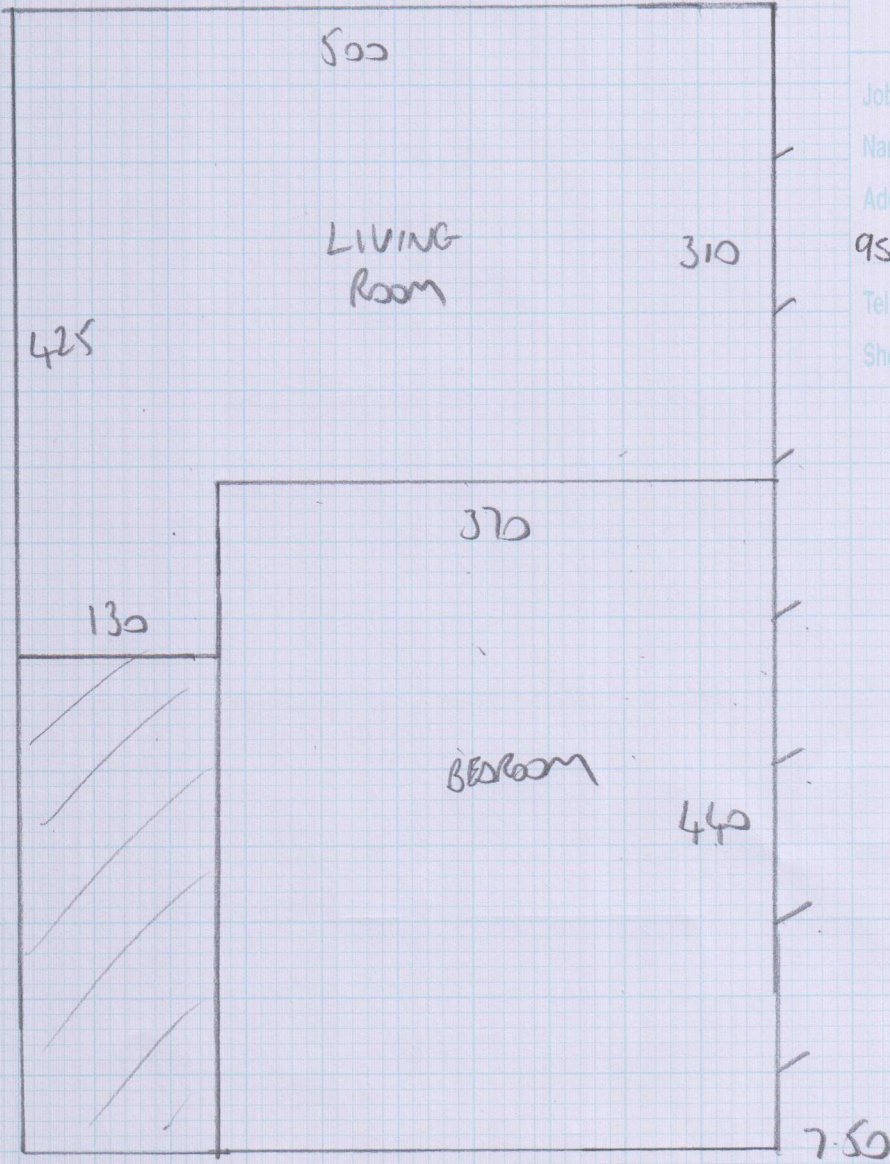

SM

Job No: F24443
Name: BALLANT
Address: 40 CHELSEA COURT
95 ELM PARK Gdns
Tel: SW10 9QW
Sheet: 1 of 3

$$\begin{array}{r} 7.50 \\ 6.50 \\ \hline 14.00 \times 5.00 = 70m^2 \end{array}$$

VELVET DELUXE
- DEL 892

SM

Job No: F24443
Name: BALUSAT
Address: 40 CHELSEA COURT
95 ELM PARK GDNS
Tel: SD10 9QW
Sheet: 2 of 3

1565