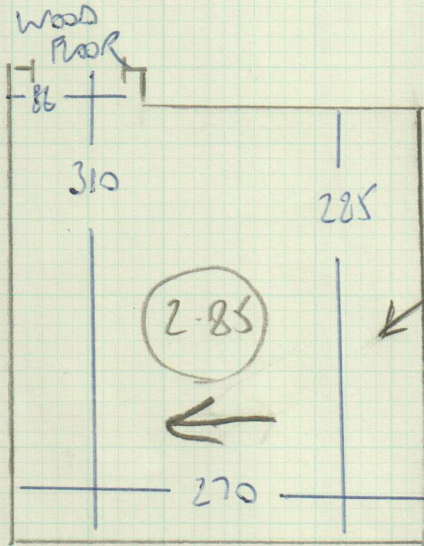

Job No: F24449
 Name: LINCOLN
 Address: 1 BUNTING AVE
 SWB SDB
 Tel:
 Sheet: 1 OF 2

Cut Down to 60cm
 + PATTERN MATCH + SEND
 FOR WHITELINE

MAKEDONIA 609/26
 370 x 400M

Cut Down 15' RIGHT TO
 60CM RUMBLE + SEND FOR
 WHITELINE (PATTERN MATCH
 2 PIECES)

2 BEDROOMS

POLICE VIEWS GREY IVORY
 285 x 400
 315 x 400

TOP Floor

RISER 73x18
1 STR .74
1 W 83x56
2 W 110x60
3 W 103x70

Job No: F24449
Name: UNCOLN
Address: 1 BURNPOST AVENUE
SW6 SEB
Tel:
Sheet: 2 OF 2

PERIOD VELVET 285
GREY ROOM
285 x 400M

RISER 80x20
9 STRS .82
4 W 95x63
FIF

ALL STAIRS ARE
MAGNOLIA STRIKE
RUNNER ON FIRST FLOOR
ONLY.

PERIOD VELVET GREEN
315 x 400M

P/FD MAT
90 x 105
+ 105 EDGE TO TIMBER

GREY MAT
110 x 100M

RISER 79x17
13 STRS .83
GIF

600M RUNNER (WHIPPED)
ON THIS FLOOR