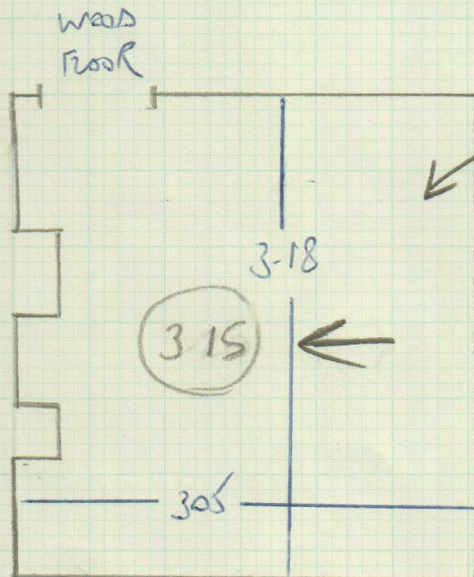

Job No: F24449
 Name: LINCOLN
 Address: 1 BUNTING AVE
 SWB SDB
 Tel:
 Sheet: 1 OF 2

Cut Down to 60cm
 + PATTERN MATCH + SEND
 FOR WHITELINE

MAKEDONIA 609/26
 370 x 400M

Cut Down 15' RIGHT TO
 60CM RUMBLE + SEND FOR
 WHITELINE (PATTERN MATCH
 2 PIECES)

2 BEDROOMS

POLICE VIEWS GREY IVORY
 285 x 400
 315 x 400

TOP Floor

RISER 73x18
1 STR .74
1 W 83x56
2 W 110x60
3 W 103x70

Job No: F24449
Name: UNCOLN
Address: 1 BURNPOST AVENUE
SW6 SEB
Tel:
Sheet: 2 OF 2

PERIOD VELVET 285
GREY ROOM
285 x 400M

RISER 80x20
9 STRS .82
4 W 95x63
FIF

ALL STAIRS ARE
MAGNOLIA STRIKE
RUNNER ON FIRST FLOOR
ONLY.

PERIOD VELVET GREEN
315 x 400M

P/FD MAT
90 x 105
+ 105 EDGE TO TIMBER

GREY MAT
110 x 100M

RISER 79x17
13 STRS .83
GIF