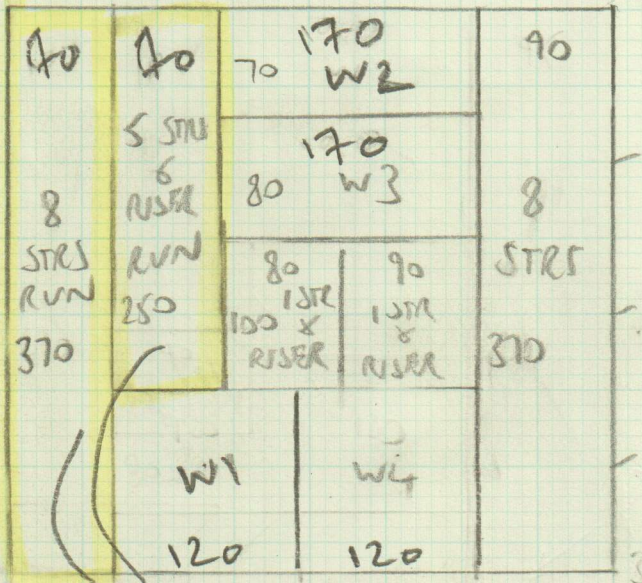

Job No: F24449
 Name: LINCOLN
 Address: 1 BUNTING AVE
 SWB SDB
 Tel:
 Sheet: 1 OF 2

Cut Down to 60cm
 + PATTERN MATCH + SEND
 FOR WHITELINE

MAKEDONIA 609/26
 370 x 400M

Cut Down 15' RIGHT TO
 60CM RUMBLE + SEND FOR
 WHITELINE (PATTERN MATCH
 2 PIECES)

2 BEDROOMS

POLICE VIEWS GREY IVORY
 285 x 400
 315 x 400

TOP Floor

RISER 73x18
1 STR .74
1 W 83x56
2 W 110x60
3 W 103x70

Job No: F24449
Name: UNCOLN
Address: 1 BURNPOST AVENUE
SW6 SEB
Tel:
Sheet: 2 OF 2

PERIOD VELVET 285
GREY ROOM
285 x 400M

RISER 80x20
9 STRS .82
4 W 95x63
FIF

ALL STAIRS ARE
MAGNOLIA STRIKE
RUNNER ON FIRST FLOOR
ONLY.

PERIOD VELVET GREEN
315 x 400M

P/FD MAT
90 x 105
+ 105 EDGE TO TIMBER

GREY MAT
110 x 100M

RISER 79x17
13 STRS .83
GIF

600M RUNNER (WHIPPED)
ON THIS FLOOR