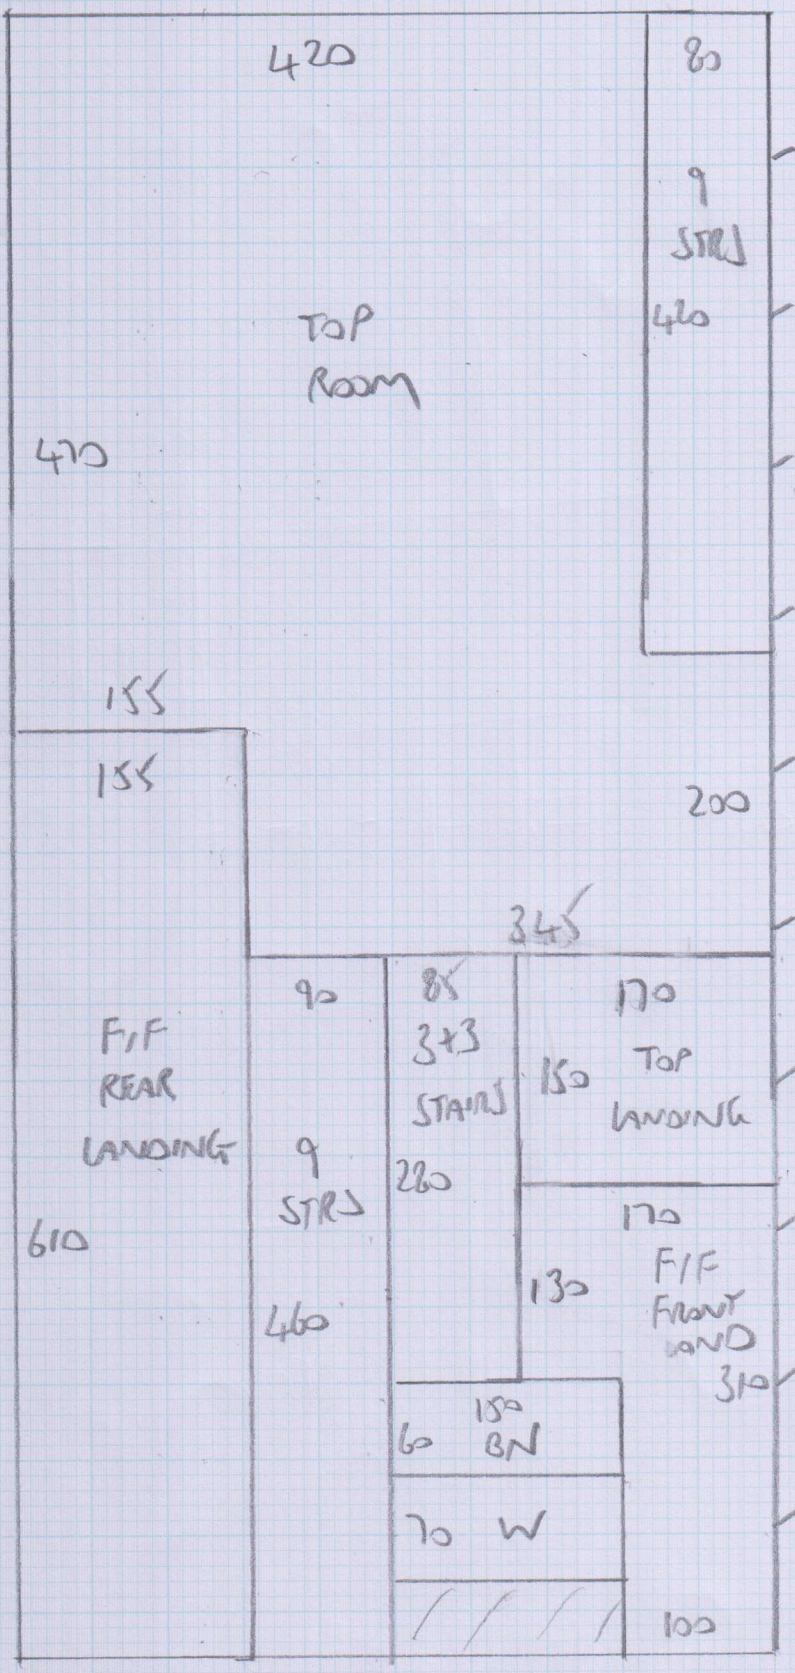

Job No: F244SS
 Name: WHITE
 Address: 27 KIMBER
 ROAD SW18 4NR
 Tel:
 Sheet: 1 of 2

10.80m x 5.00m
 = 54m²

Bole NO. 729193

Top Mark

Job No: F24455

Name: WHITE

Address: 27 KIMBER ROAD
SW18 4NR

Tel:

Sheet: 2 of 2

9 STRS-71
DN 92x50