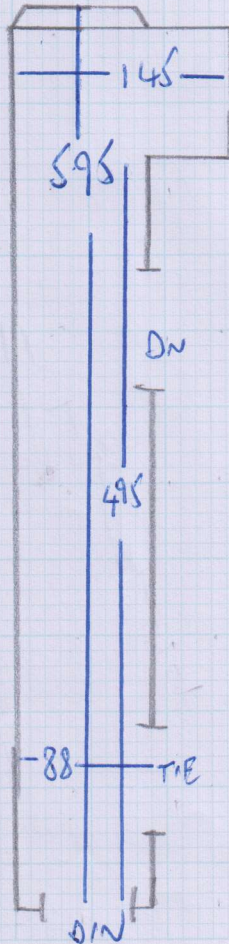

Job No: F244SS
 Name: WHITE
 Address: 27 KIMBER
 ROAD SW18 4NR
 Tel:
 Sheet: 1 of 2

10.80m x 5.00m
 = 54m²

Bole NO. 729193

Top Mark

Job No: F24455

Name: WHITE

Address: 27 KIMBER ROAD
SW18 4NR

Tel:

Sheet: 2 of 2

9 STRS-71
DN 92x50