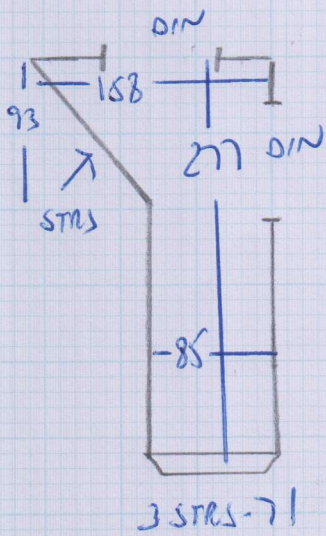

Job No: F244SS
 Name: WHITE
 Address: 27 KIMBER
 ROAD SW18 4NR
 Tel:
 Sheet: 1 of 2

10.80m x 5.00m
 = 54m²

Bole NO. 729193

Top Mark

Job No: F24455

Name: WHITE

Address: 27 KIMBER ROAD
SW18 4NR

Tel:

Sheet: 2 of 2

9 STRS-71
DN 92x50