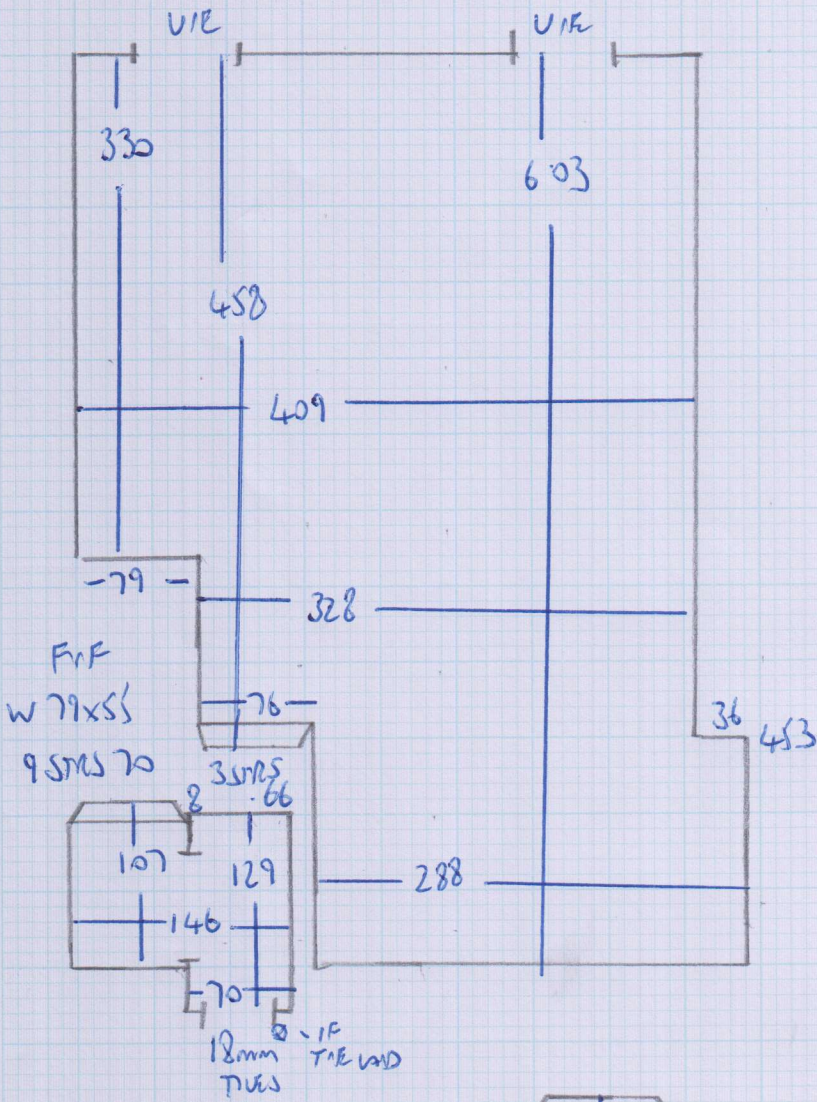

Job No: F244SS
 Name: WHITE
 Address: 27 KIMBER
 ROAD SW18 4NR
 Tel:
 Sheet: 1 of 2

10.80m x 5.00m
 = 54m²

Bole NO. 729193

Top Mark

Job No: F24455

Name: WHITE

Address: 27 KIMBER ROAD
SW18 4NR

Tel:

Sheet: 2 of 2

9 STRS-71
DN 92x50