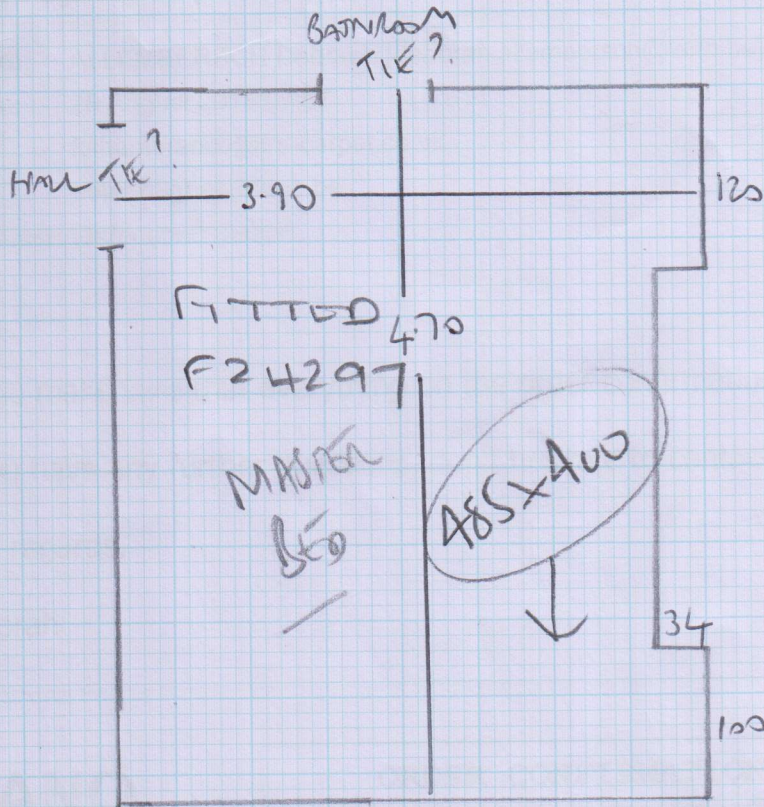

Job No: F24463  
 Name: AMEUA ORDER  
 Address: Flat 9  
 7 Sloane St SWIX 9LE  
 Tel:  
 Sheet: 1 of 1

Lulworth  
 Coral LWB5  
 A85 x A00

Harcutte  
 Coral HIG 015  
 3.90 x 4MTR