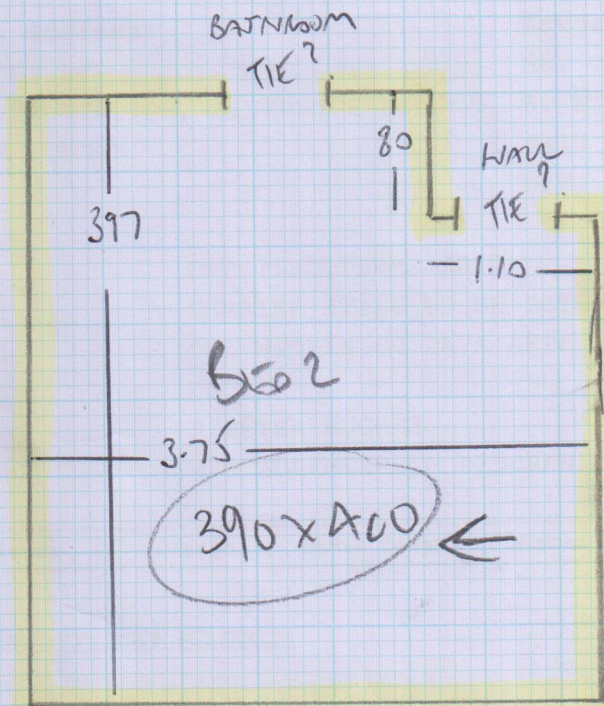

Job No: F24463  
 Name: AMEUA ORDER  
 Address: Flat 9  
 7 Sloane St SWIX 9LE  
 Tel:  
 Sheet: 1 of 1

Lulworth  
 Coral LWB5  
 A85 x A00

Harcutte  
 Coral HIG 015  
 3.90 x 4MTR