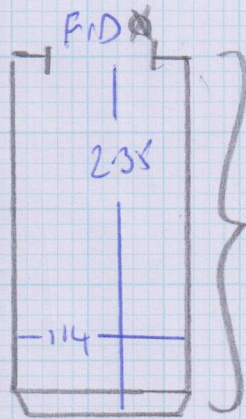

Job No: F 24465  
 Name: FOX DAVIES CARPET  
 Address: 2a Fitzjames ave.  
 W14 0RD  
 Tel: \_\_\_\_\_  
 Sheet: 1 of 2

GAS/CANE TRUST  
 COMM EAST 22

(ALPHO CASHEN)

PLAN  
 300M x 400M

Job No: **F24465**

Name: **FOX DAVIS CARWAGNER**

Address: **2A FITZJAMES AVE  
W14 9RP**

Tel: \_\_\_\_\_

Sheet: **2 of 2**

TIERS TO MATCH  
COMMUNAL NAIL  
NOT TO BE DONE

RISER 115x20 (NO UP TO FIT TO)  
1 STR 1.15

- 5 STRS 89x47
- 1 W 102x67
- 2 W 90x70
- 3 W 105x67
- 4 W 86x70

- 2 STRS 86x47
- 1 STR 86x30  
TO SKIRTING

CUT AROUND SPINDLES ON STAIRS