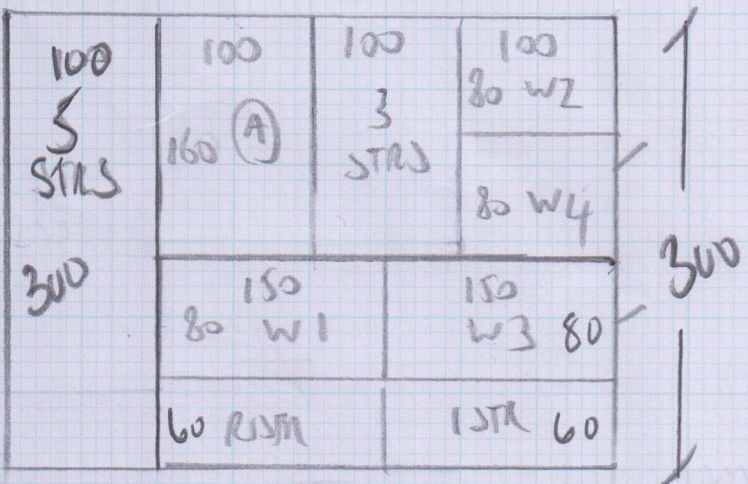

Job No: F 24465  
 Name: FOX DAVIES CARPET  
 Address: 2a Fitzjames ave.  
 W14 0RD  
 Tel: \_\_\_\_\_  
 Sheet: 1 of 2

GAS/CANE TRUST  
 COMM EAST 22

(ALPHO CASHEN)

PLAN  
 300M x 400M

Job No: **F24465**

Name: **FOX DAVIS CARWAGNER**

Address: **2A FITZJAMES AVE  
W14 9RP**

Tel: \_\_\_\_\_

Sheet: **2 of 2**

TIERS TO MATCH  
COMMUNAL NAIL  
NOT TO BE DONE

RISER 115x20 (NO UP TO FIT TO)  
1 STR 1.15

- 5 STRS 89x47
- 1 W 102x67
- 2 W 90x70
- 3 W 105x67
- 4 W 86x70

- 2 STRS 86x47
- 1 STR 86x30  
TO SKIRTING

CUT AROUND SPINDLES ON STAIRS