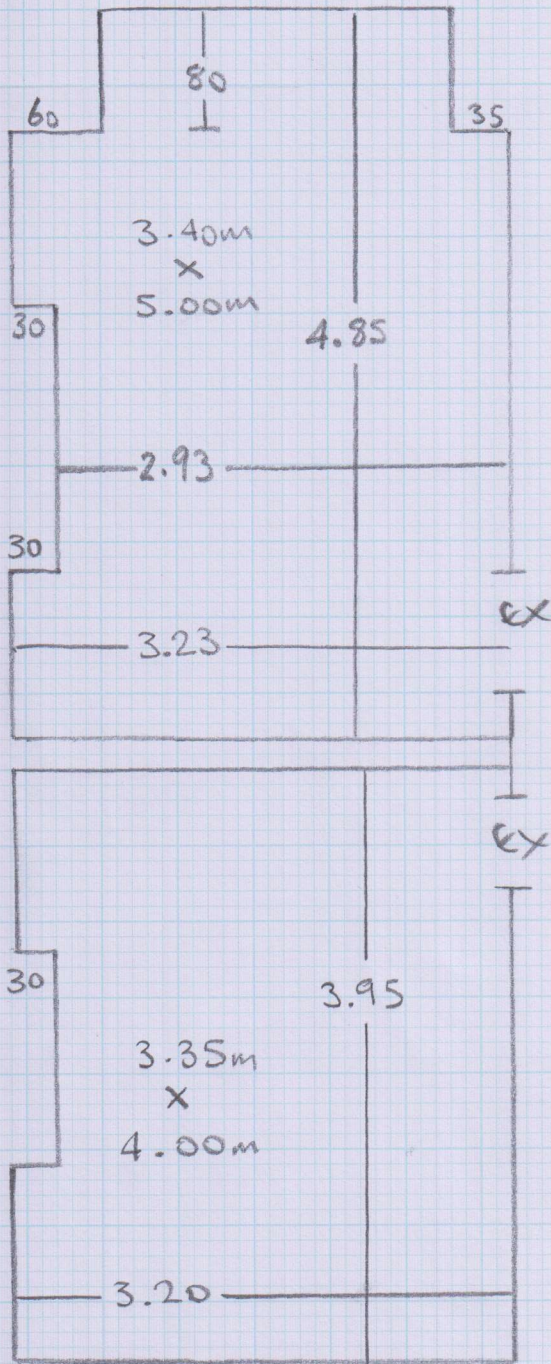

Job No: F24485

Name: BUTCHER

Address: 8 SILVERTON  
ROAD W6 9NY

Tel:

Sheet: 1 of 1

First Floor  
- Front bedroom

- Back bedroom

Finelooop  
- FLO 190

Front bed  
- 3.40m x 5.00m

Back bed  
- 3.35m x 4.00m