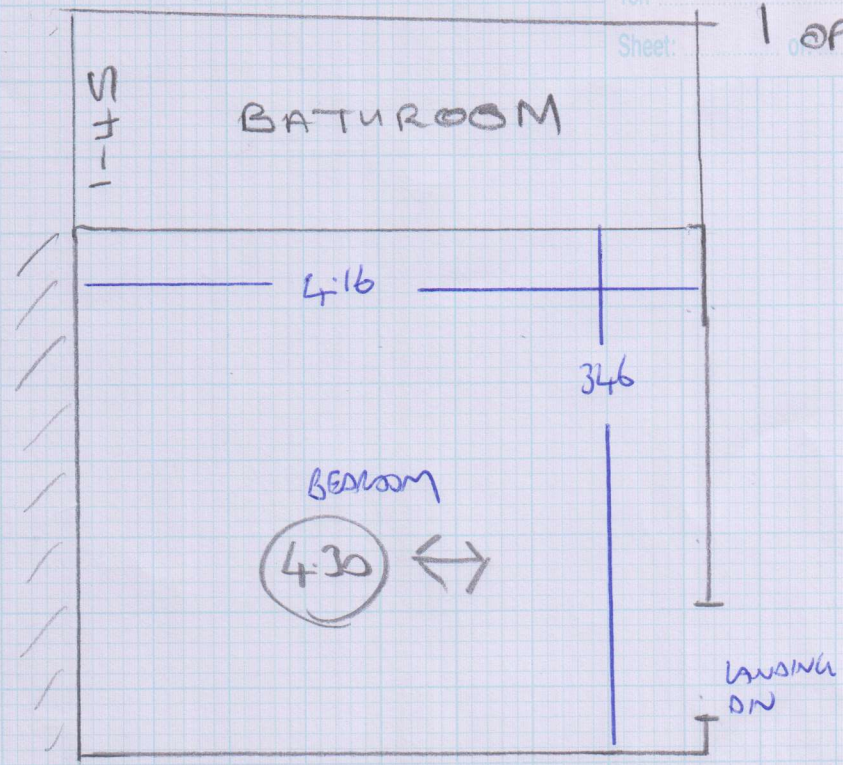

Job No: F24486
Name: WOO
Address: 103 INGLETHORPE ST
SW6 6NU
Tel:
Sheet: 1 OF 1

MARLBOROUGH LOOP
MAR-524
4-30xSMTR