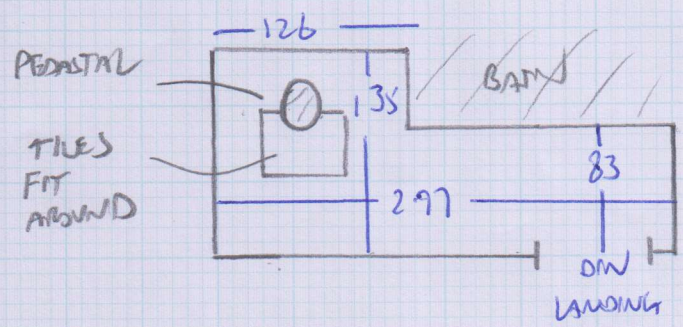

Job No: F24486
Name: WOO
Address: 103 INGLETHORPE ST
SW6 6NU
Tel:
Sheet: 1 OF 1

MARLBOROUGH LOOP
MAR-524
4-30xSMTR