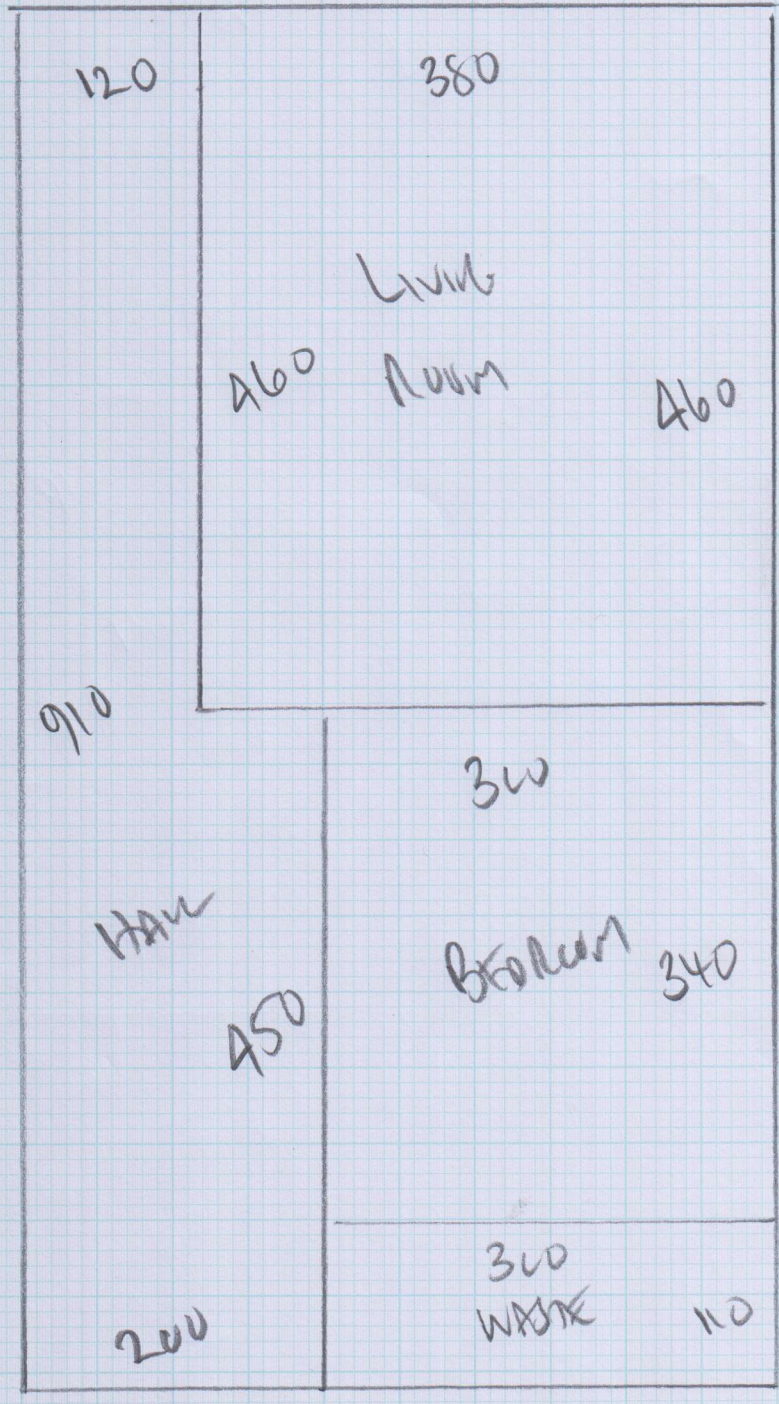

Job No: F24487
Name: JUKUDE
Address: Flat 3
172/17A Rowlands Rd
Tel: W09 3EL
Sheet: 1 of 2

SLANE 115142
Cover A235
TINORA
910 x 500

910 45.50m²

Job No: F24482
 Name: JOYKEE
 Address: Flat 3, 172-174
 FERNHILL RD W9
 Tel:
 Sheet: 2 OF 2

CLONDON SUPREME
 23E/20 STAIN BLUE

NOVILON VINA
 8353