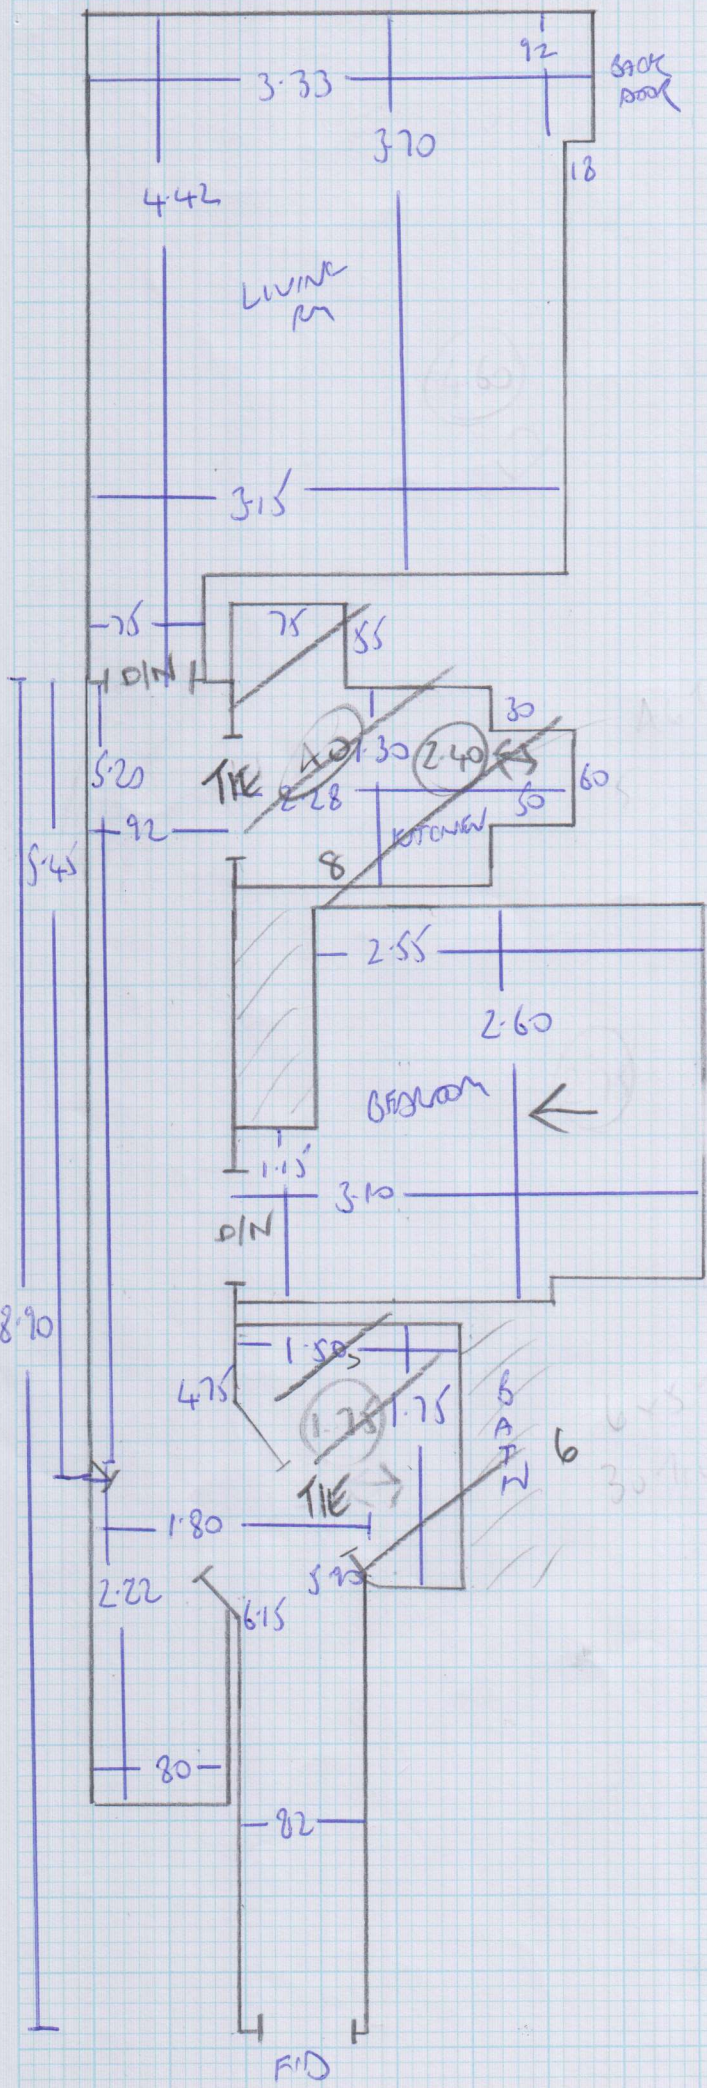

Job No: F24487
Name: JUKUDE
Address: Flat 3
172/17A Rowlands Rd
Tel: W09 3EL
Sheet: 1 of 2

SLANE 115142
Cover A235
TINORA
910 x 500

910 45.50m²

Job No: F24482
 Name: JOYKEE
 Address: Flat 3, 172-174
 FERNHILL RD W9
 Tel:
 Sheet: 2 OF 2

CLONDON SUPREME
 23E/20 STAIN BLUE

NOVILON VINA
 8353