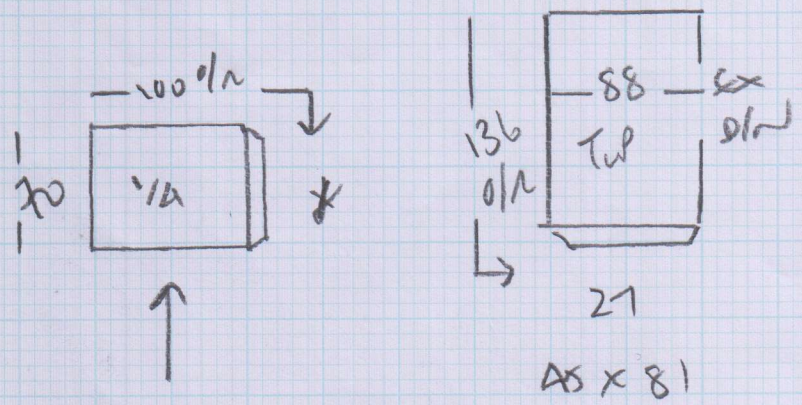

Job No: F24495
 Name: BEATTIE
 Address: 87 KENTON ST
 SW16 6LA
 Tel:
 Sheet: 1 of 2

SSNA
 HCS30
 600 x 500
 30m²

Job No: F24495
 Name: BEATTIE
 Address: 87 KENYON ST
 SW6 6LA
 Tel:
 Sheet: 2 of 2

- 97
- 42 x 75
- w3 61 x 72
- w2 72 x 103
- w1 60 x 81