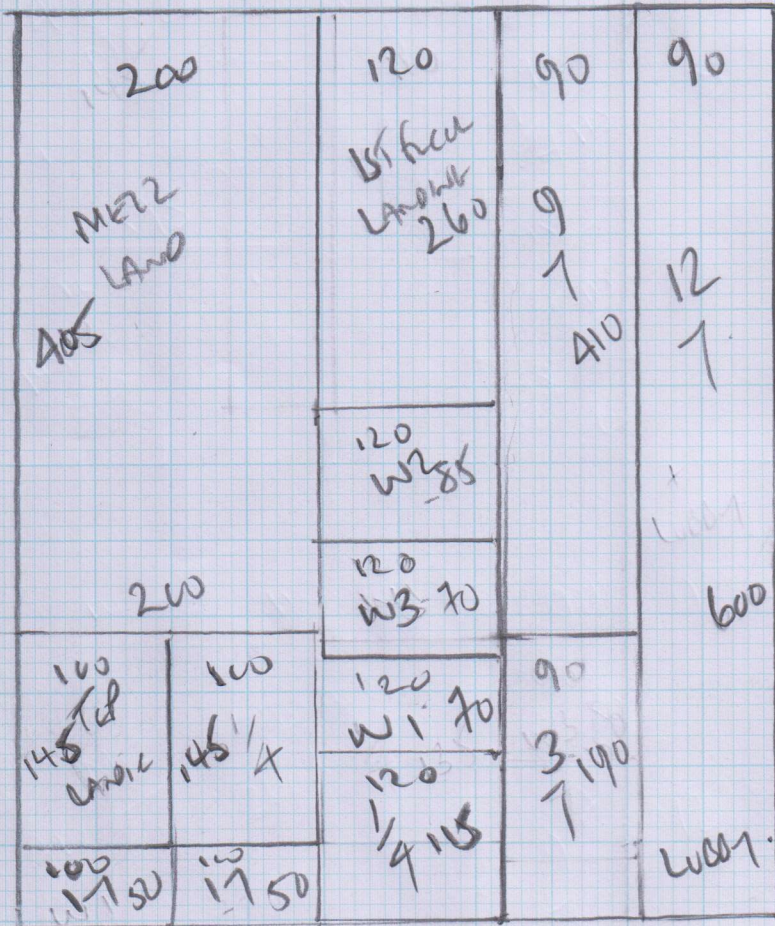

Job No: F24495
 Name: BEATTIE
 Address: 87 KENTON ST
 SW16 6LA
 Tel:
 Sheet: 1 of 2

SSNA
 HCS30
 600 x 500
 30m²

Job No: F24495
 Name: BEATTIE
 Address: 87 KENYON ST
 SW6 6LA
 Tel:
 Sheet: 2 of 2

- 97
- 42 x 75
- w3 61 x 72
- w2 72 x 103
- w1 60 x 81

NEW OR MOVE EXISTING

KITCHEN
TIE & STAIR