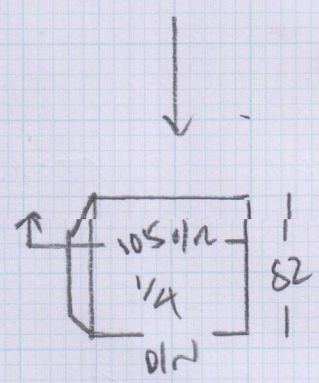

Job No: F24495
 Name: BEATTIE
 Address: 87 KENTON ST
 SW16 6LA
 Tel:
 Sheet: 1 of 2

SSNA
 HCS30
 600 x 500
 30m²

Job No: F24495
 Name: BEATTIE
 Address: 87 KENYON ST
 SW6 6LA
 Tel:
 Sheet: 2 of 2

- 97
- 42 x 75
- w3 61 x 72
- w2 72 x 103
- w1 60 x 81

NEW OR MOVE EXISTING

KITCHEN
TIE & STAIR