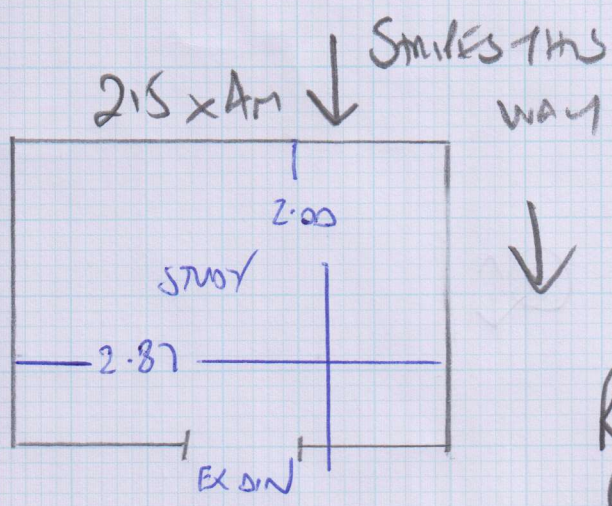

Job No: F24496
Name: TAYLOR
Address: 37 STREWSONE ROAD
W14 0HT
Tel:
Sheet: 1 of 1

Rock N Roll Linoleum
Colour Roxanne 1978
215 x 400m

BASEMENT FLIGHT

- W 93x62
- W 110x66
- W 75x74
- 6 STR 81
- 1 STR 76
- W 90x65
- W 107x68
- W 76x70