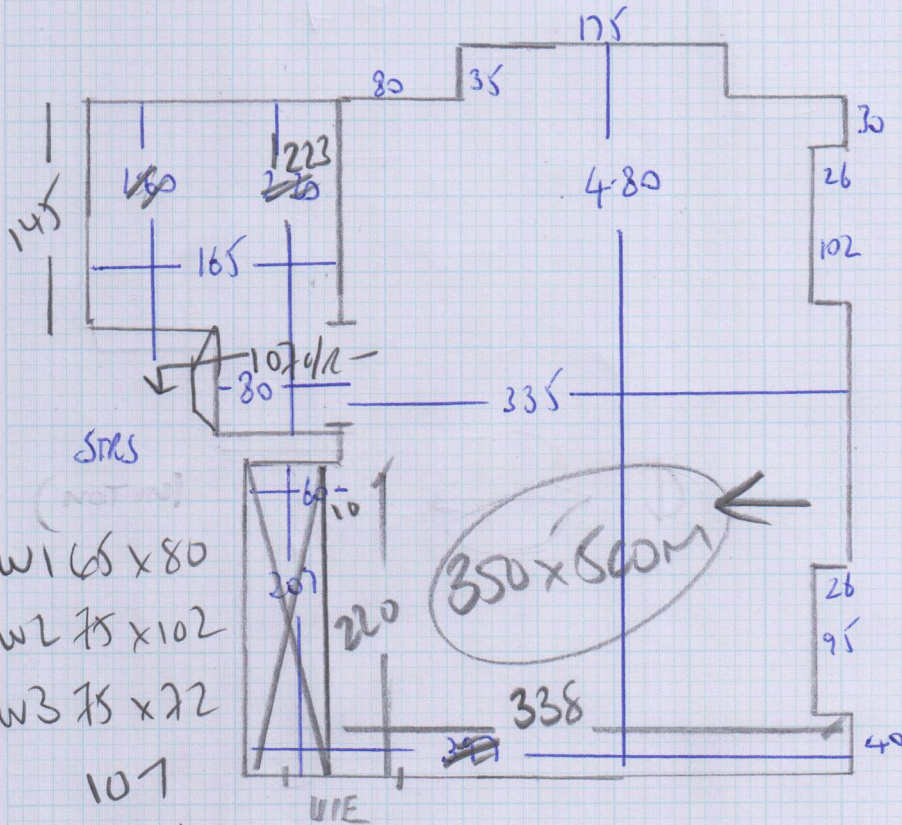

John FYI  
 950 x 400m Not enough Sisal  
 Factors 65  
 1000 Extra 100 x 400 for window  
 unless the carpet has any border?

Job No: F24501  
 Name: FAMILIETW  
 Address: 42a Durban Rd  
 SE27 9RD  
 Tel:  
 Sheet: 1 OF 3

SISAL ORIENTAL  
 E100 TOPAZ

950 x 400m  
 1000 x 400  
 3 windows

BEDROOMS

KATSU KT-819110

350 x SMTR (TOP)

320 x SMTR (1ST)

320 x SMTR (1ST)

KATSU bed  
 Tel left hand  
 Reception  
 415 x 50 in 300 x 500  
 + 150 x 200

Reindeer  
 Extra 100 x 100  
 for windows

Job No: F24501

Name: FARINGTON

Address: 42A DURBAN ROAD  
SE27 9RP

Tel:

Sheet: 3 of 3

TOP FLOOR

KATSU  
350 X 500 SMTR

- W1 65 x 80
- W2 75 x 102
- W3 75 x 72

101  
50 x 76  
To 1st floor  
\*

(4-10 x SMTR)