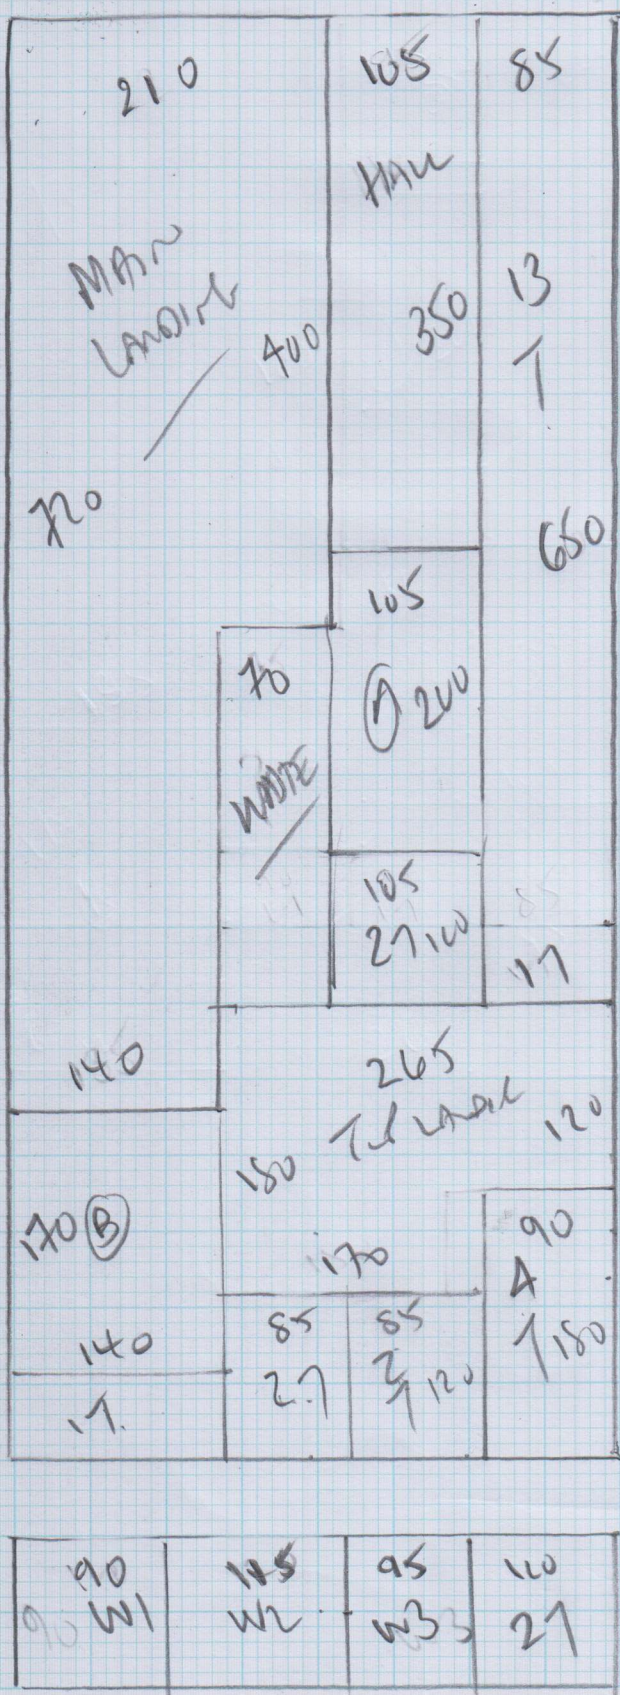

John FYI  
 950 x 400m Not enough Sisal  
 Factors 65  
 1000 Extra 100 x 400 for window  
 unless the carpet has any border?

Job No: F24501  
 Name: FAMILIETW  
 Address: 42a Durban Rd  
 SE27 9RD  
 Tel:  
 Sheet: 1 OF 3

SISAL ORIENTAL  
 E100 TOPAZ

950 x 400m  
 1000 x 400  
 3 windows

BEDROOMS

KATSU KT-819110

350 x SMTR (TOP)

320 x SMTR (1ST)

320 x SMTR (1ST)

KATSU bed  
 Tel left hand  
 Reception  
 415 x 50 in 300 x 500  
 + 150 x 200

Reindeer  
 Extra 100 x 100  
 for windows

Job No: F24501

Name: FARINGTON

Address: 42A DURBAN ROAD  
SE27 9RP

Tel:

Sheet: 3 of 3

TOP FLOOR

KATSU  
350 X 500 SMTR

- W1 65 x 80
- W2 75 x 102
- W3 75 x 72

101  
50 x 76  
To 1st floor  
\*

(4-10 x SMTR)