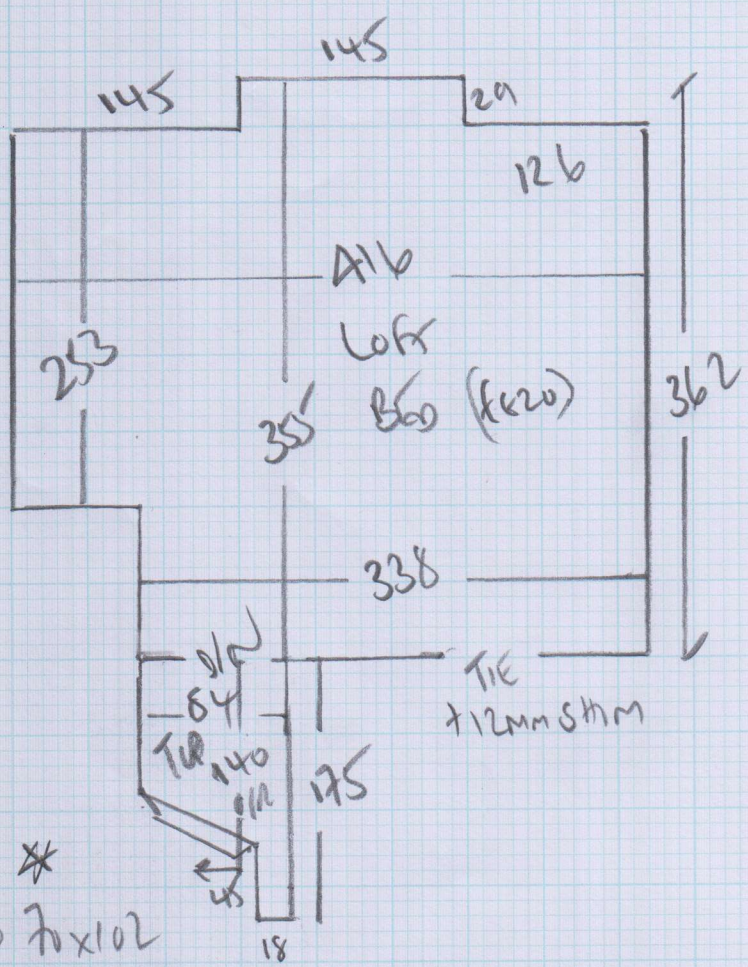

Job No: F24505
Name: BOVE
Address: 52 SMITH ROAD
SW6 6BN
Tel:
Sheet: 1 of 3

PLAIN LOOP
639/19
(ONS 452)

RAW 375 x 500
RAW 290 x 500
RAW 455 x 500

1120 x 500

56m²

Job No: F24505
 Name: BOVE
 Address: 52 STRADE ROAD
 SW6 6BN
 Tel:
 Sheet: 2 of 3

- * W6 70x102
- W5 54x103
- W4 55x81 W1 67x104
- ↑ 6T W2 76x74
- 25x74
- W3 60x71 ↓

Job No: F24505
 Name: BOVE
 Address: 52 STRADE ROAD
 SWB 66N
 Tel:
 Sheet: 3 of 3