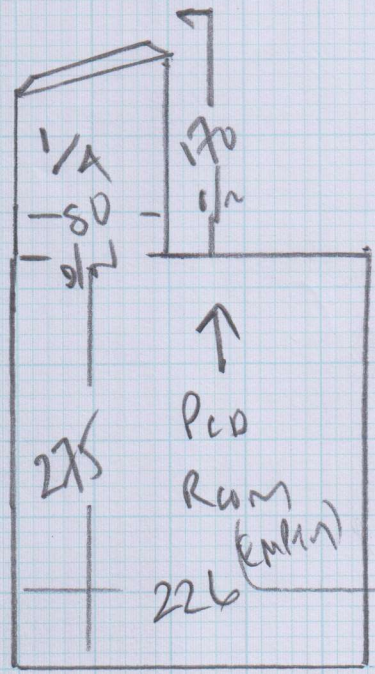

Job No: F24505
Name: BOVE
Address: 52 SMITH ROAD
SW6 6BN
Tel:
Sheet: 1 of 3

PLAIN LOOP
639/19
(ONS 452)

RAW 375 x 500
RAW 290 x 500
RAW 455 x 500

1120 x 500

56m²

Job No: F24505
 Name: BOVE
 Address: 52 STRADE ROAD
 SW6 6BN
 Tel:
 Sheet: 2 of 3

- * W6 70x102
- W5 54x103
- W4 55x81 W1 67x104
- ↑ 6T W2 76x74
- 25x74
- W3 60x71 ↓

Job No: F24505
 Name: BOVE
 Address: 52 STRADE ROAD
 SWB 66N
 Tel:
 Sheet: 3 of 3