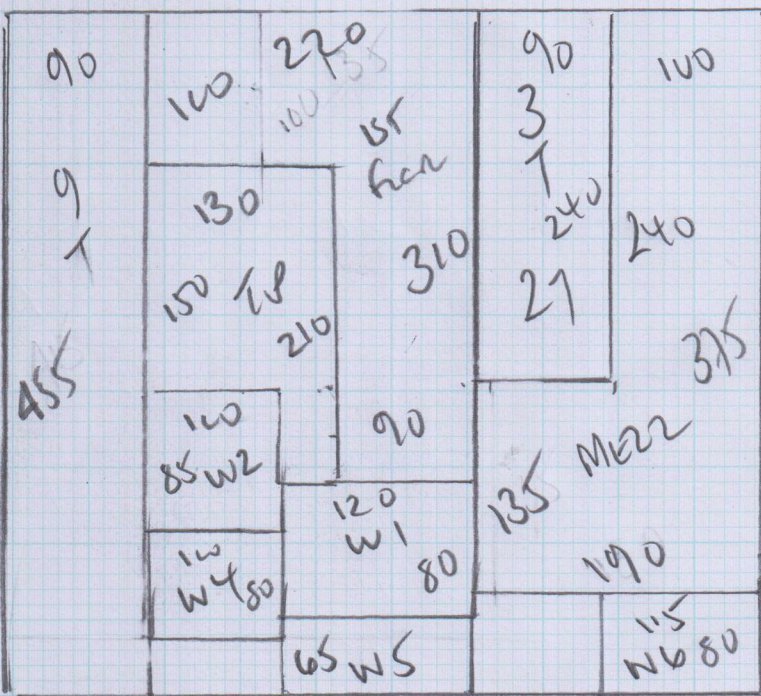

Job No: F24505
Name: BOVE
Address: 52 SMITH ROAD
SW6 6BN
Tel:
Sheet: 1 of 3

PLAIN LOOP
639/19
(ONS 452)

RAW 375 x 500
RAW 290 x 500
RAW 455 x 500

1120 x 500

56m²

Job No: F24505
 Name: BOVE
 Address: 52 STRADE ROAD
 SW6 6BN
 Tel:
 Sheet: 2 of 3

- * W6 70x102
- W5 54x103
- W4 55x81 W1 67x104
- ↑ 6T W2 76x74
- 25x74
- W3 60x71 ↓

Job No: F24505
 Name: BOVE
 Address: 52 STRADE ROAD
 SWB 66N
 Tel:
 Sheet: 3 of 3