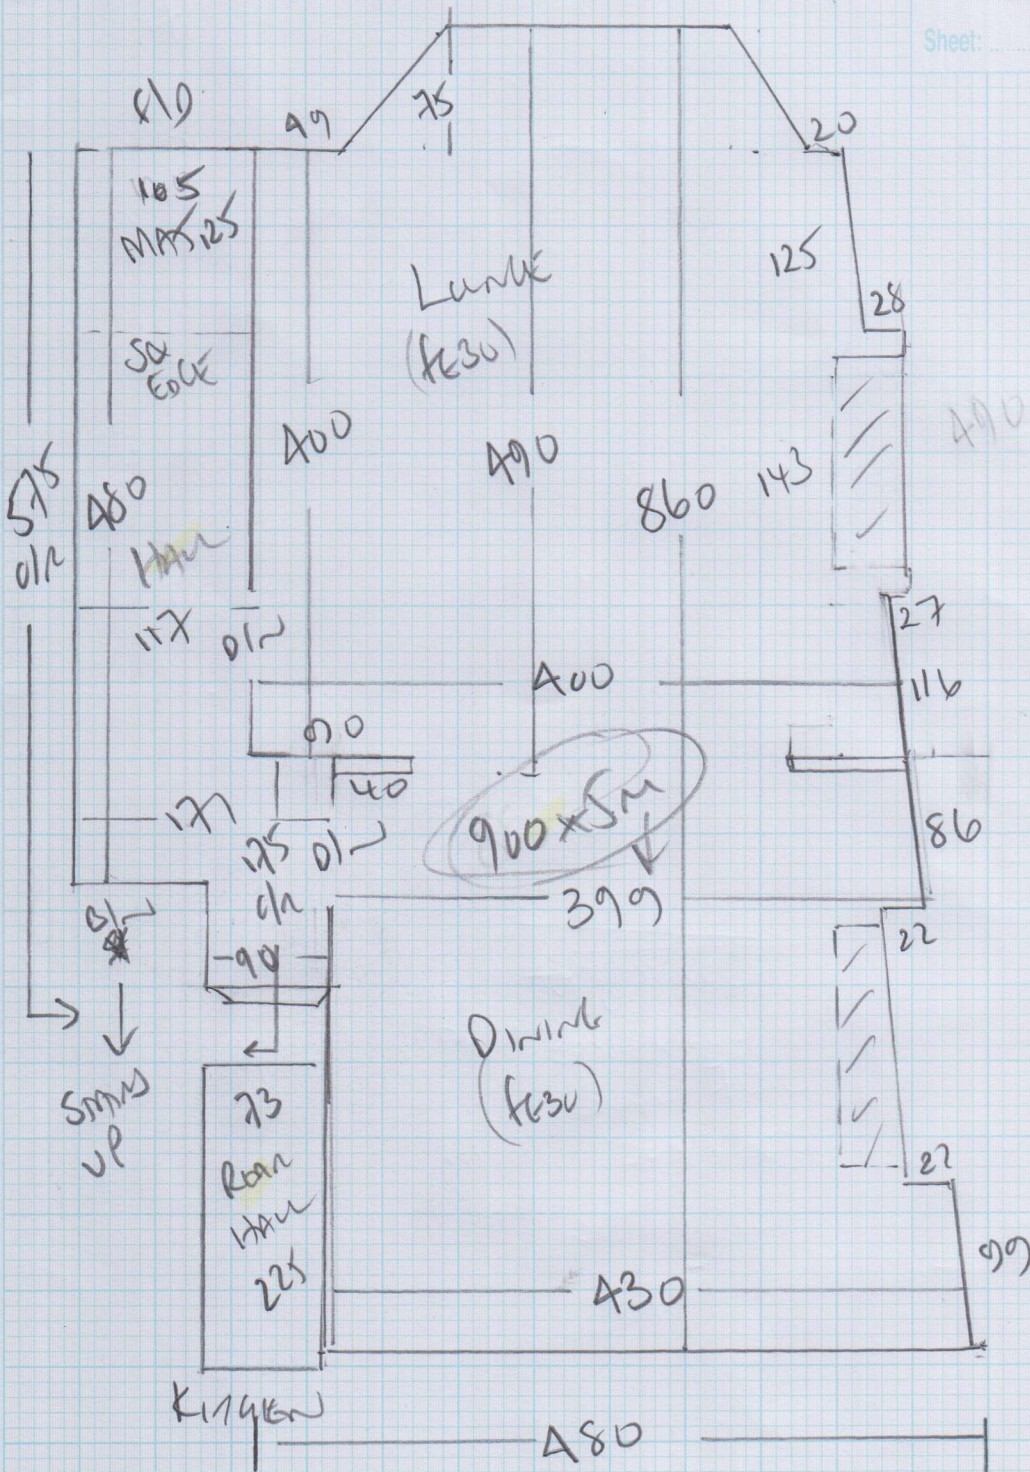

Job No: F24509
 Name: Ben
 Address: 35 Elmwood Lane
 SW6 7UL
 Tel:
 Sheet: 1 of 4

Eco Design
 Pistachio

1100
 RAN 1100 x 600
 RAN 900 x 600
 $\frac{20.00 \times 600}{}$
 from 20.75 x 600
 Roll
 front 505 x 600
 back SEAMING W1

Job No: F24509
 Name: Bell
 Address: 35 Elkus Road
 Swb Juk
 Tel:
 Sheet: 2 of 4

Job No: F2A509
 Name: Ben
 Address: 35 Collins Road
 Suburb
 Tel:
 Sheet: 3 of 4

To HAWAII
 Blouse
 45 x 101
 117
 45 x 79

Job No: F2A509
 Name: Bell
 Address: 35 Selwyn Road
 SW 6700
 Tel:
 Sheet: 4 of 4