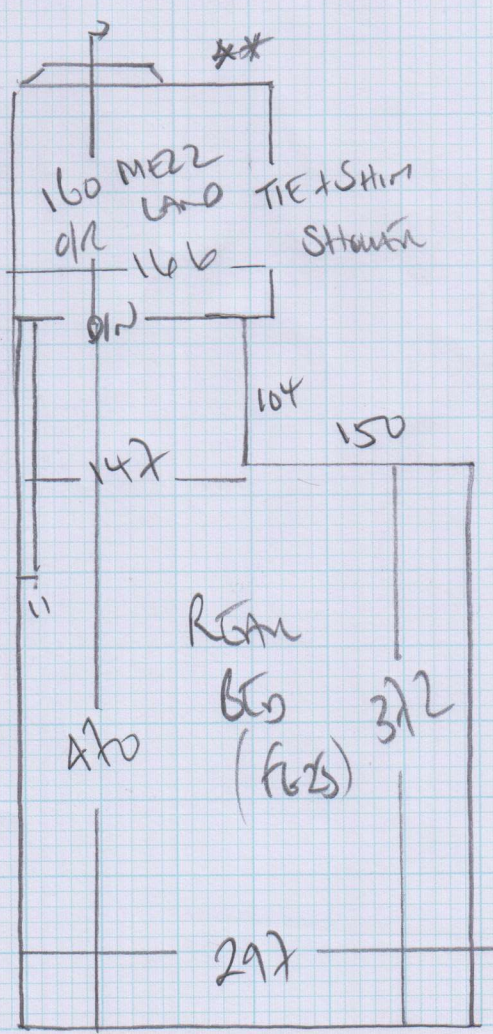

Job No: F24509
 Name: Ben
 Address: 35 Elmwood Lane
 SW6 7UL
 Tel:
 Sheet: 1 of 4

Eco Design
 Pistachio

1100
 RAN 1100 x 600
 RAN 900 x 600
 $\frac{20.00 \times 600}{}$
 from 20.75 x 600
 Roll
 front 505 x 600
 back SEAMING W1

Job No: F24509
 Name: Bell
 Address: 35 Elkus Road
 Swb Juk
 Tel:
 Sheet: 2 of 4

Job No: F2A509
 Name: Ben
 Address: 35 Collins Road
 Suburb
 Tel:
 Sheet: 3 of 4

To HAWAII
 Blouse
 45 x 101
 117
 45 x 79

Job No: F2A509
 Name: Bell
 Address: 35 Selwyn Road
 SW 6700
 Tel:
 Sheet: 4 of 4