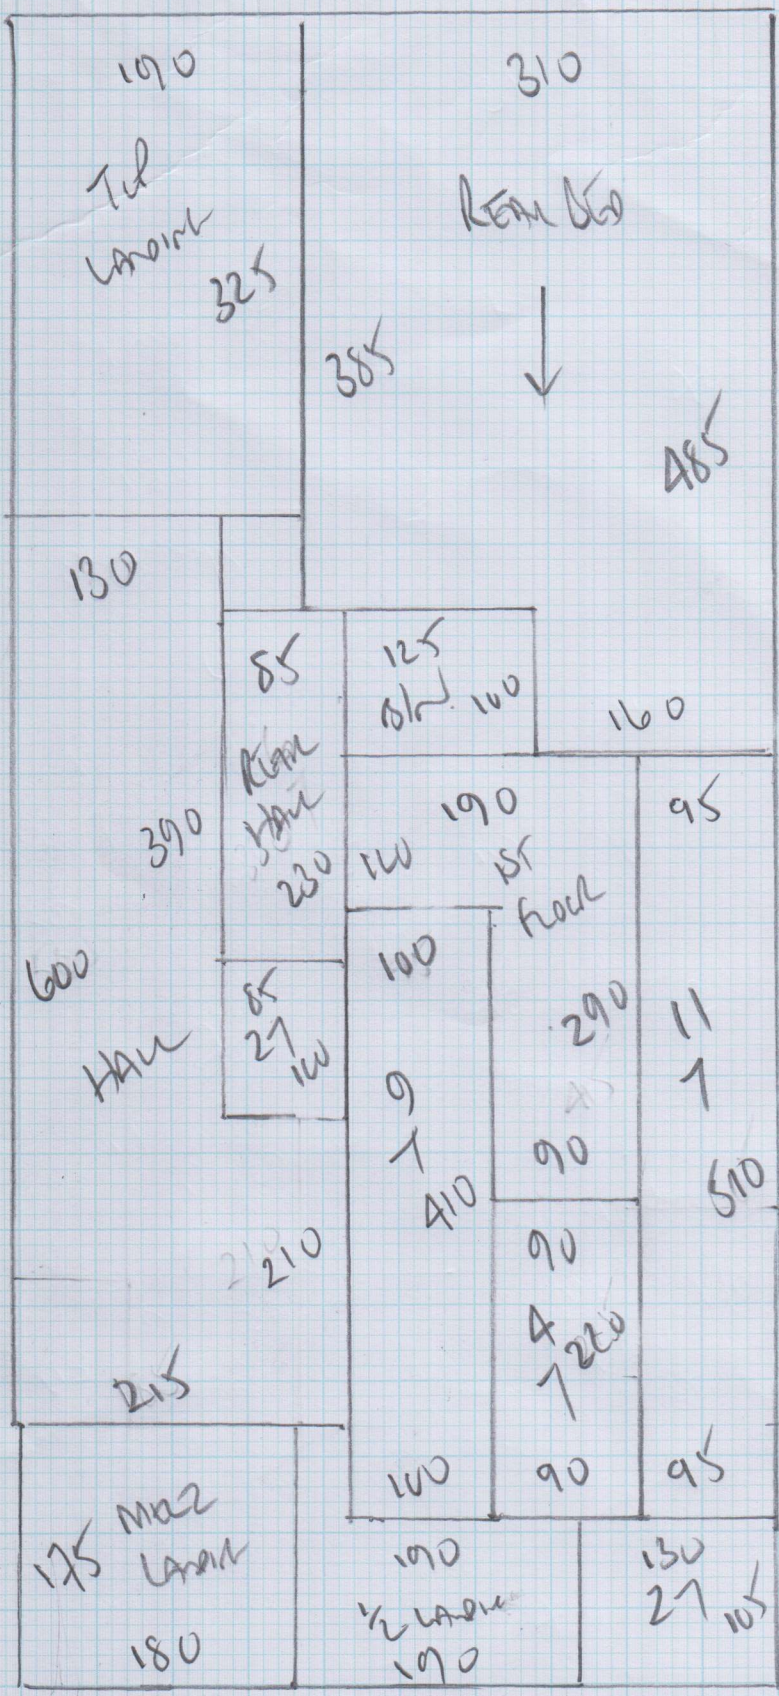

Job No: F24509
 Name: Ben
 Address: 35 Elmwood Lane
 SW6 7UL
 Tel:
 Sheet: 1 of 4

Eco Design
 Pistachio

1100
 RAN 1100 x 600
 RAN 900 x 600
 $\frac{20.00 \times 600}{}$
 from 20.75 x 600
 Roll
 front 505 x 600
 back SEAMING W1

Job No: F24509
 Name: Bell
 Address: 35 Elkus Road
 Swb Juk
 Tel:
 Sheet: 2 of 4

Job No: F2A509
 Name: Ben
 Address: 35 Collins Road
 Suburb
 Tel:
 Sheet: 3 of 4

To HAWAII
 Blouse
 45 x 101
 117
 45 x 79

Job No: F2A509
 Name: Bell
 Address: 35 Selwyn Road
 SW 6700
 Tel:
 Sheet: 4 of 4