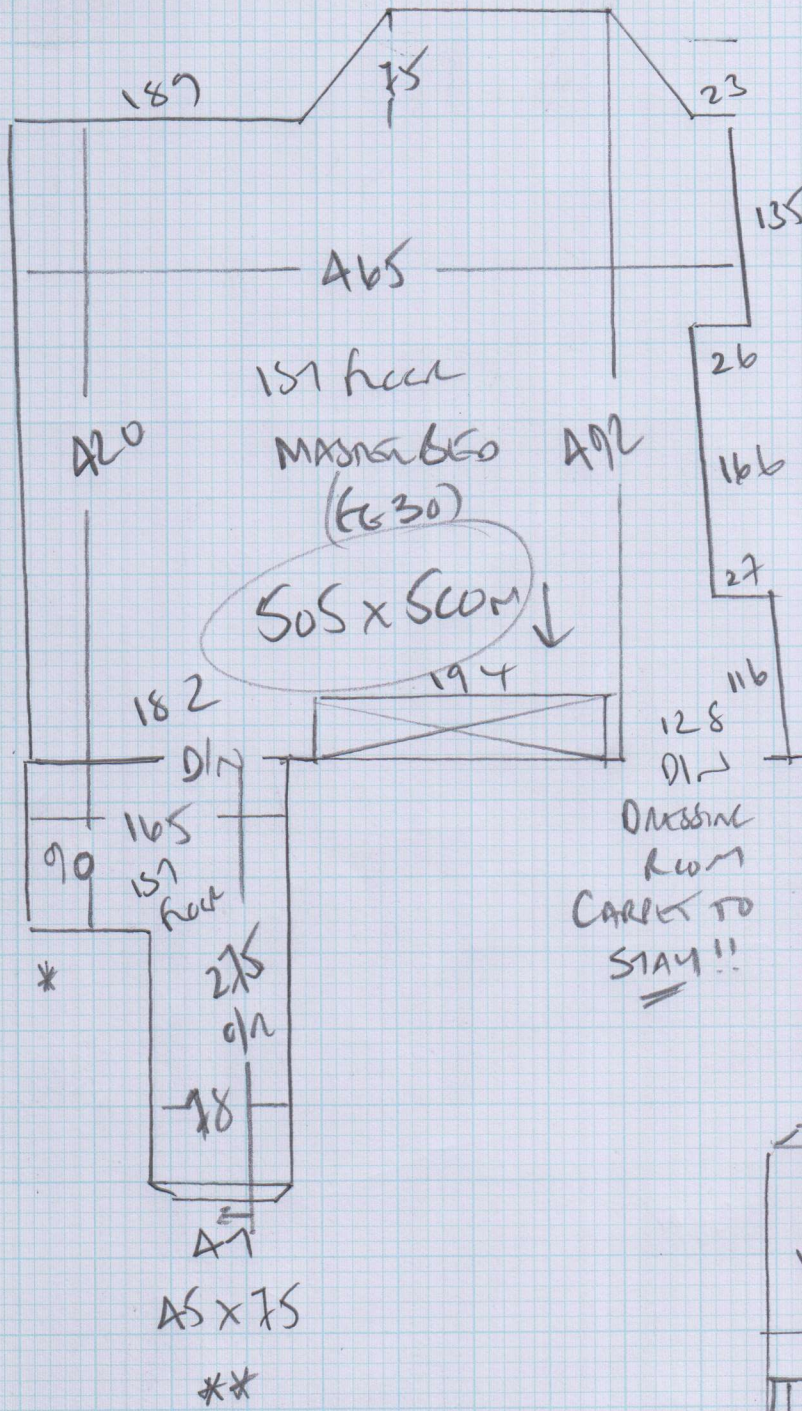

Job No: F24509
 Name: Ben
 Address: 35 Elmwood Lane
 SW6 7UL
 Tel:
 Sheet: 1 of 4

Eco Design
 Pistachio

1100
 RAN 1100 x 600
 RAN 900 x 600
 $\frac{20.00 \times 600}{}$
 from 20.75 x 600
 Roll
 front 505 x 600
 back SEAMING W1

Job No: F24509
 Name: Bell
 Address: 35 Elkus Road
 Swb Juk
 Tel:
 Sheet: 2 of 4

Job No: F2A509
 Name: Ben
 Address: 35 Collins Road
 Suburb
 Tel:
 Sheet: 3 of 4

To HAWAII
 Blouse
 45 x 101
 117
 45 x 79

Job No: F2A509
 Name: Bell
 Address: 35 Selwyn Road
 SW 6700
 Tel:
 Sheet: 4 of 4