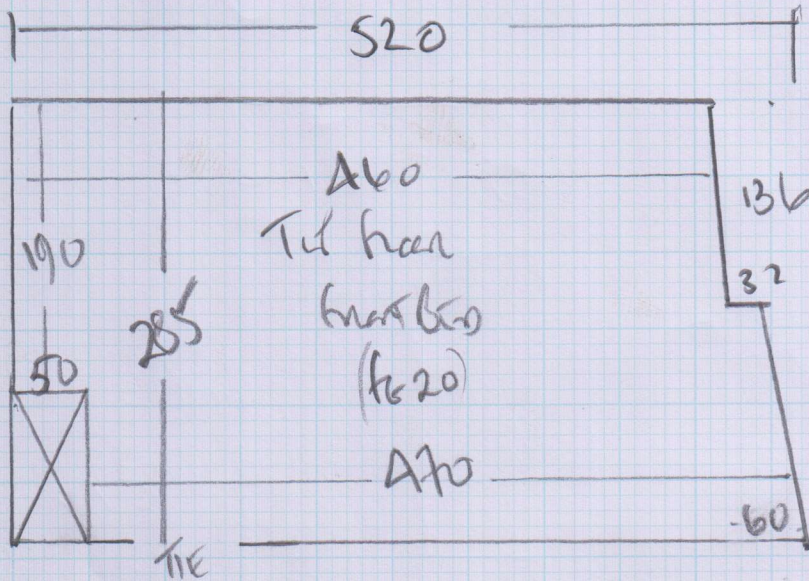

Job No: F24509
 Name: Ben
 Address: 35 ELMUS ROAD
 SW6 7UL

Tel:
 Sheet: 1 of 1

MODIFIED TRANSFORM

VENDOR CTK 24232

27m² NATI

8 boxes → 362m² 2896m²