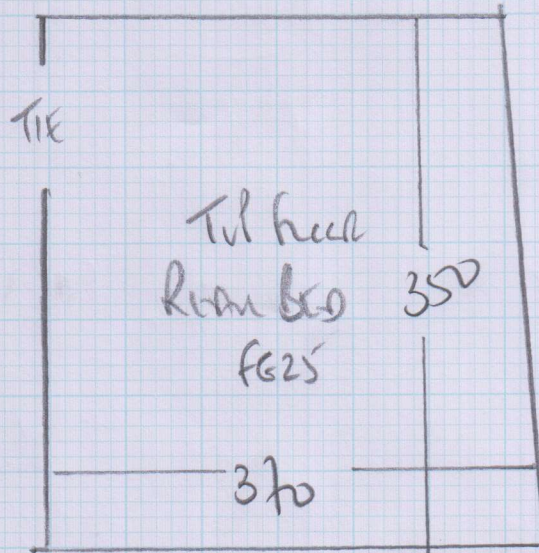

Job No: F24509
 Name: Ben
 Address: 35 ELMUS ROAD
 SW6 7UL

Tel:
 Sheet: 1 of 1

MODIFIED TRANSFORM

VENDOR CTK 24232

27m² NATI

8 boxes → 362m² 2896m²