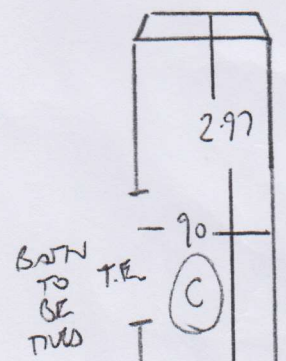

Justin Rhodes
07802-390678

F24510
~~F24510~~
RHODES
164 ESTCOW RD
SW6 TN
~~2018~~
10F1

This Room
Needs Refinishing

Office of Insulation
306106
LDP RICHELIEU VERAND
290x457

ELVASTON SUPREME
Color A5002
2.90x4.00m