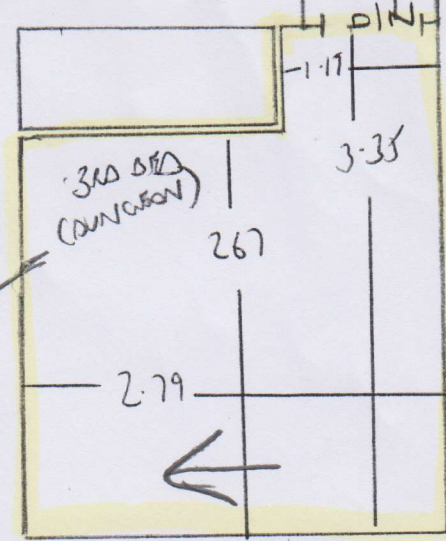

Justin Rhodes
07802-390678

F24510
~~F24510~~
RHODES
164 ESTCOW RD
SW6 TN
~~2018~~
10F1

This Room
Needs Refinishing

Office of Insulation
306106
LDP RICHELIEU VERAND
290x457

ELVASTON SUPREME
Color A5002
2.90x4.00m