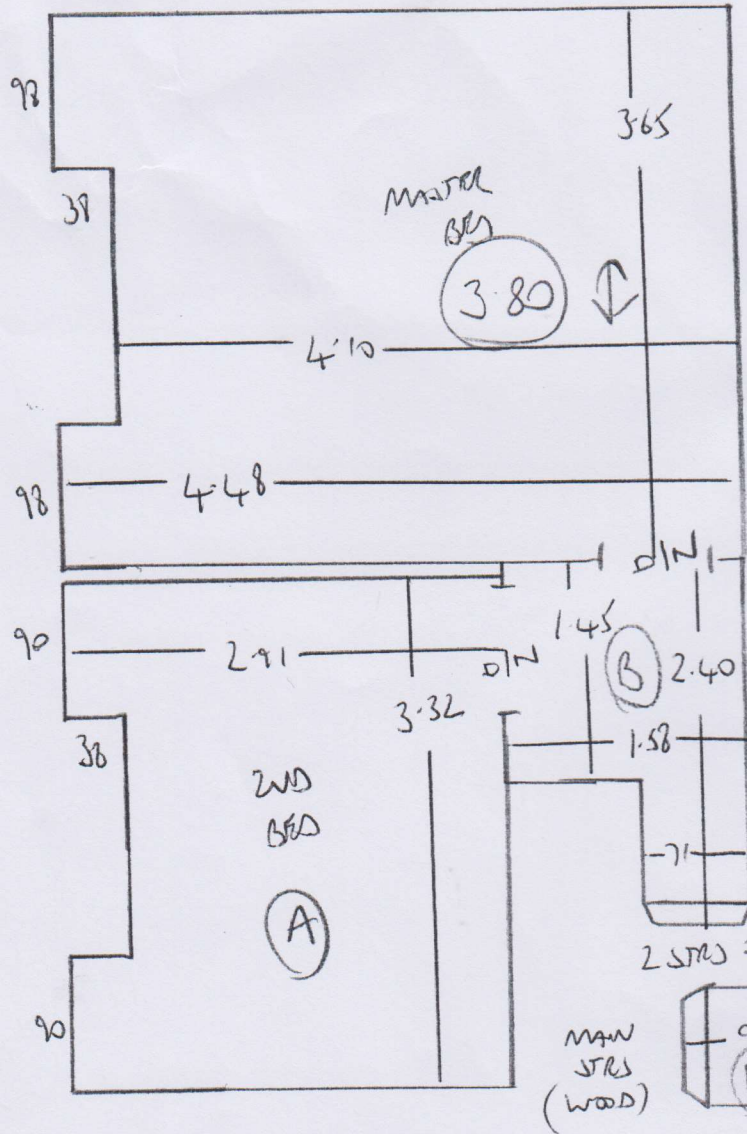

Justin Rhodes
07802-390678

F24510
~~F24510~~
RHODES
164 ESTCOW RD
SW6 TN
~~2018~~
10F1

This Room
Needs Refinishing

Office of Insulation
306106
LDP RICHELIEU VERAND
290x457

ELVASTON SUPREME
Color A5002
2.90x4.00m