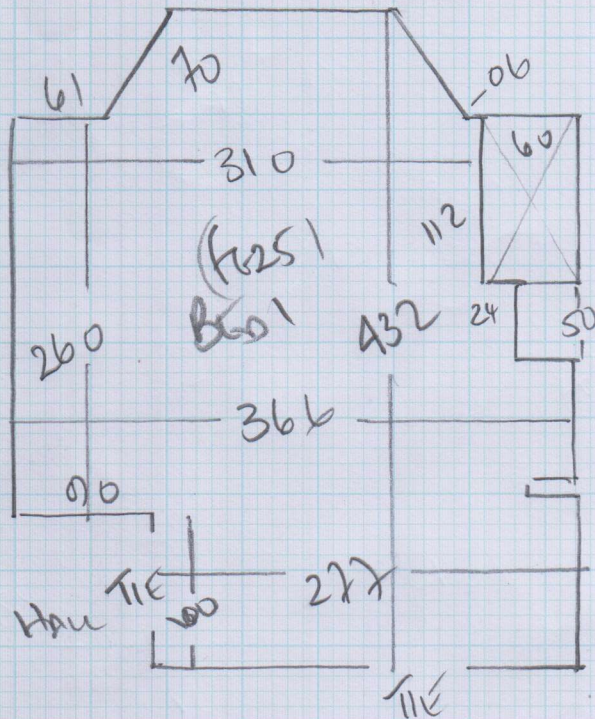

Job No: F24514
 Name: UNDERWOOD
 Address: 22 BUNTHAMPTON RD
 SW6 5BE
 Tel:
 Sheet: 1 of 2

SAFI 3115

RAW 450 x 500

BAKEMAT 650 440 x 500

890 x 500

4450m²

Job No: F2A514
 Name: UNDERWOOD
 Address: 22 BURNINGWATER RD
 SW6 5BE
 Tel:
 Sheet: 2 of 2

Riser — Stick Riser AS
 21 x 80 — Top Lip of Step
 91 IS VERY SHALLOW
 ↓
 AS x 80

CRACK MOUTH!!

BASEMENT
CONCRETE

CRACK
MOUTH!!