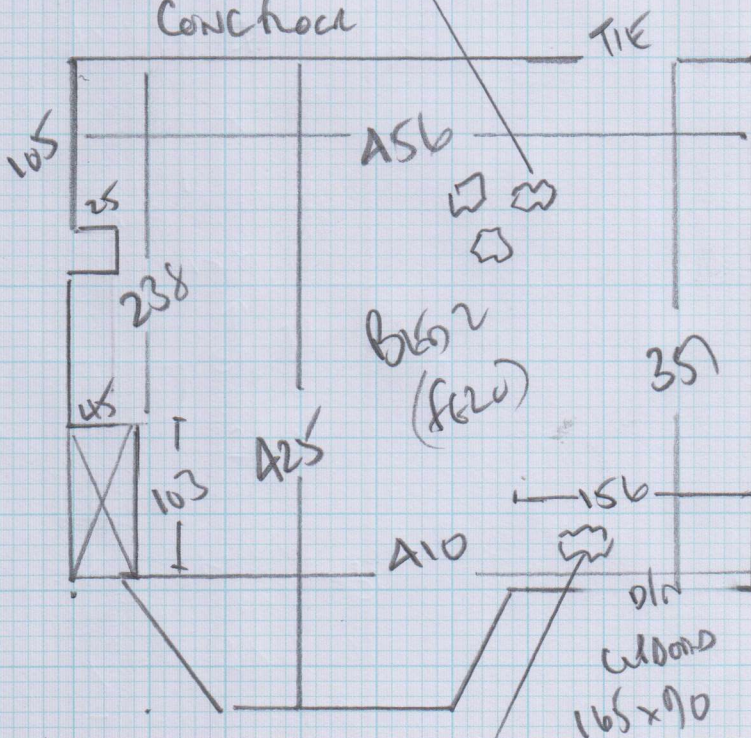

Job No: F24514
 Name: UNDERWOOD
 Address: 22 BUNTHAMPTON RD
 SW6 5BE
 Tel:
 Sheet: 1 of 2

SAFI 3115

RAW 450 x 500

BAKEMAT 650 440 x 500

890 x 500

4450m²

Job No: F2A514
 Name: UNDERWOOD
 Address: 22 BURNINGWATER RD
 SW6 5BE
 Tel:
 Sheet: 2 of 2

Riser — Stick Riser AS
 21 x 80 — Top Lip of Step
 91 IS VERY SHALLOW
 ↓
 AS x 80

CRACK MOUTH!!

BASEMENT
CONCRETE

CRACK
MOUTH!!