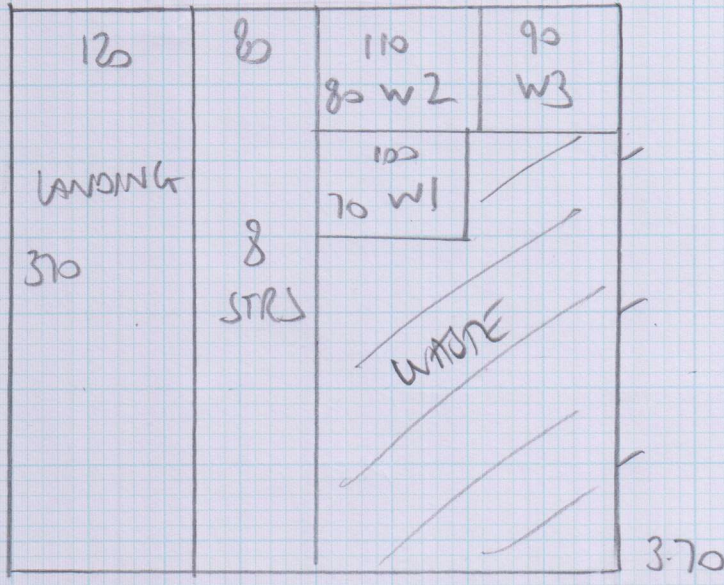

Job No: f24517  
 Name: BARCLAY  
 Address: 2 MULBERRY PLACE, W6 9TY  
 Tel: \_\_\_\_\_  
 Sheet: 1 of 2

MILLENIUM 1ms7  
 PORTLAND

LAN 370 x 400  
 BES1 350 x 400  
 BES2 320 x 400  

---

 1040 x 400

Job No: F24517

Name: BARCLAY

Address: 2 MULBERRY PLACE  
W6 9TY

Tel: \_\_\_\_\_

Sheet: 2 of 2

FIRST FLOOR