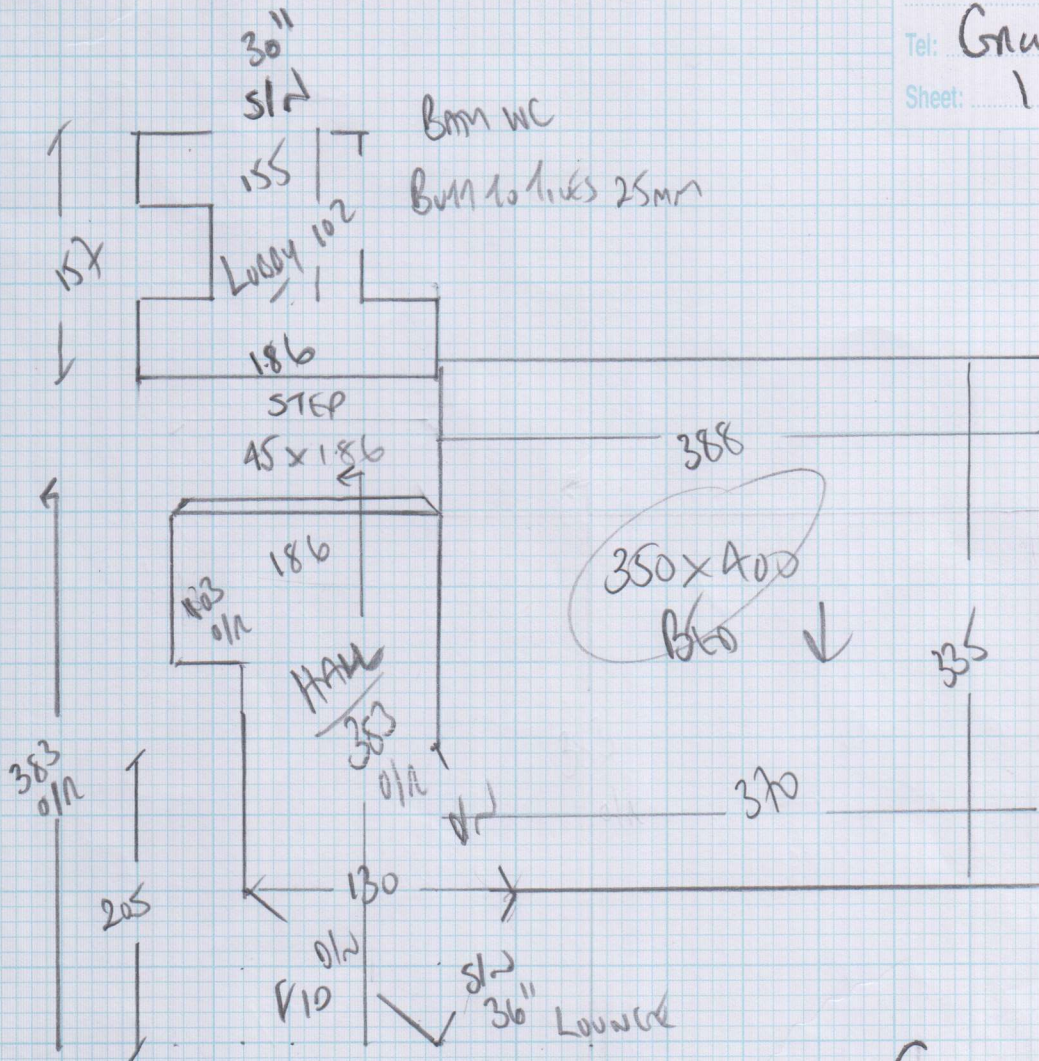

Job No: F24519
 Name: DEWIT
 Address: 24 CROSSLAND RD
 W14 9HQ
 Tel: Grand floor plans
 Sheet: 1 of 1

Final floor plan

BED 350 x 400
 PLAN 400 x 400
 150 x 400

30m²