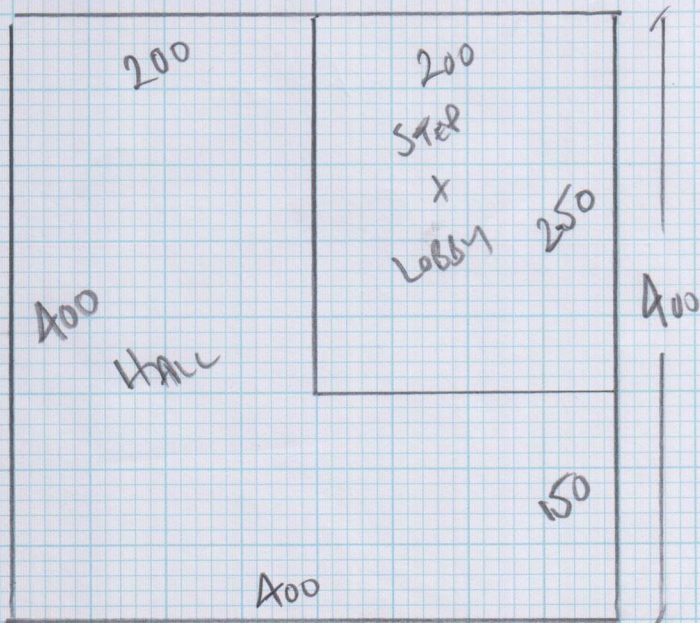

Job No: F24519
 Name: DEWIT
 Address: 24 CROSSLAND RD
 W14 9HQ
 Tel: Grand floor plans
 Sheet: 1 of 1

Final floor plan

BED 350 x 400
 PLAN 400 x 400
 150 x 400

30m²