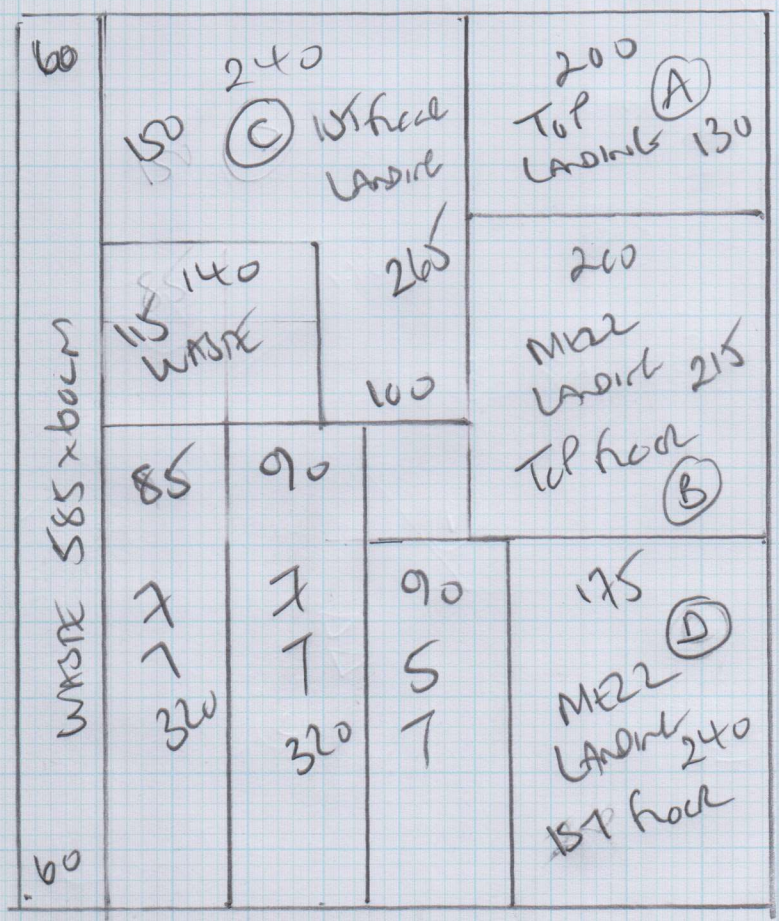

Job No: F24521  
 Name: INGLEFIELD  
 Address: 36 frontview rd  
 Sw6 7JW  
 Tel:  
 Sheet: 1 of 2

Safi  
 Colour 3109  
 585 x 500

585  
 29.25 m<sup>2</sup>

1st floor of STAN  
 Mississippi Runner  
 WS108 KHAKI/CREAM  
 5.50 x 56cm  
 C17 KHAKI BROWN  
 TAKE ON BARSIDES