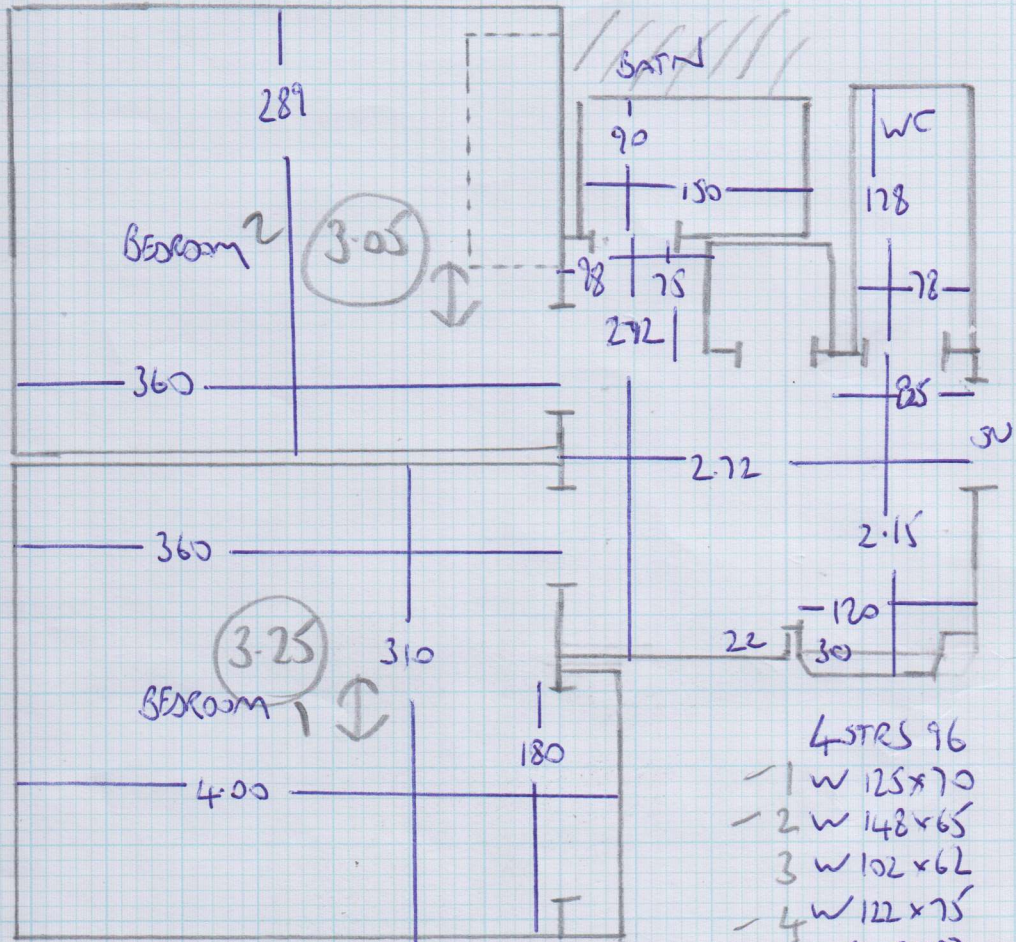

Job No: F24539
 Name: Coxon
 Address: 85 Camden Hill Terrace
 112 North Hill Gate
 Tel: W11 3AP
 Sheet: 1 of 2

Tiverton
 Cource 909
 RHINESTONE

PLAN 635 x A00
 BED 1 325 x A00
 BED 2 305 x A00
 1265 x A00

50.6m²

Job No: F24539
 Name: COXON
 Address: 85 CAMPDEN HILL TOWER
 112 NOTTING HILL GATE W113QP
 Tel:
 Sheet: 2 of 2

- 4 STRS 96
- 1 w 125x70
- 2 w 148x65
- 3 w 102x62
- 4 w 122x75
- 5 w 145x87
- 6 w 95x83
- 4 STRS 96

LOWER FLOOR
(WOOD)