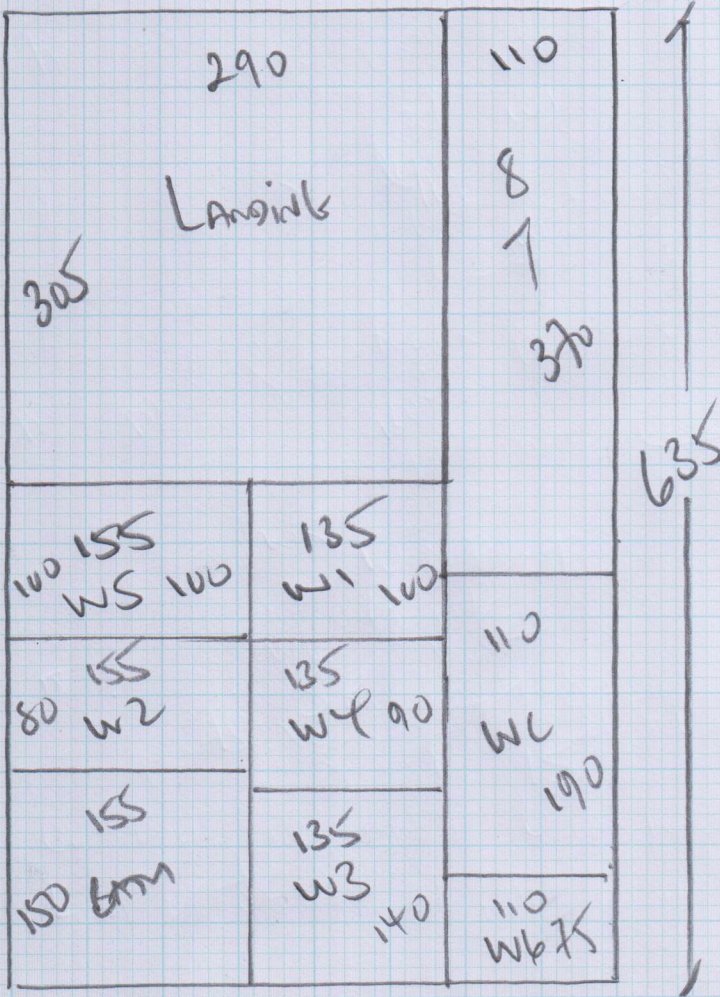

Job No: F24539
 Name: Coxon
 Address: 85 Camden Hill Terrace
 112 North Hill Gate
 Tel: W11 3AP
 Sheet: 1 of 2

Tiverton
 Cource 909
 RHINESTONE

PLAN 635 x A00
 BED 1 325 x A00
 BED 2 305 x A00
 1265 x A00

50.6m²

Job No: F24539
 Name: COXON
 Address: 85 CAMPDEN HILL TOWER
 112 NOTTING HILL GATE W113QP
 Tel:
 Sheet: 2 of 2

- 4 STRS 96
- 1 w 125x70
- 2 w 148x65
- 3 w 102x62
- 4 w 122x75
- 5 w 145x87
- 6 w 95x83
- 4 STRS 96

LOWER FLOOR
(WOOD)