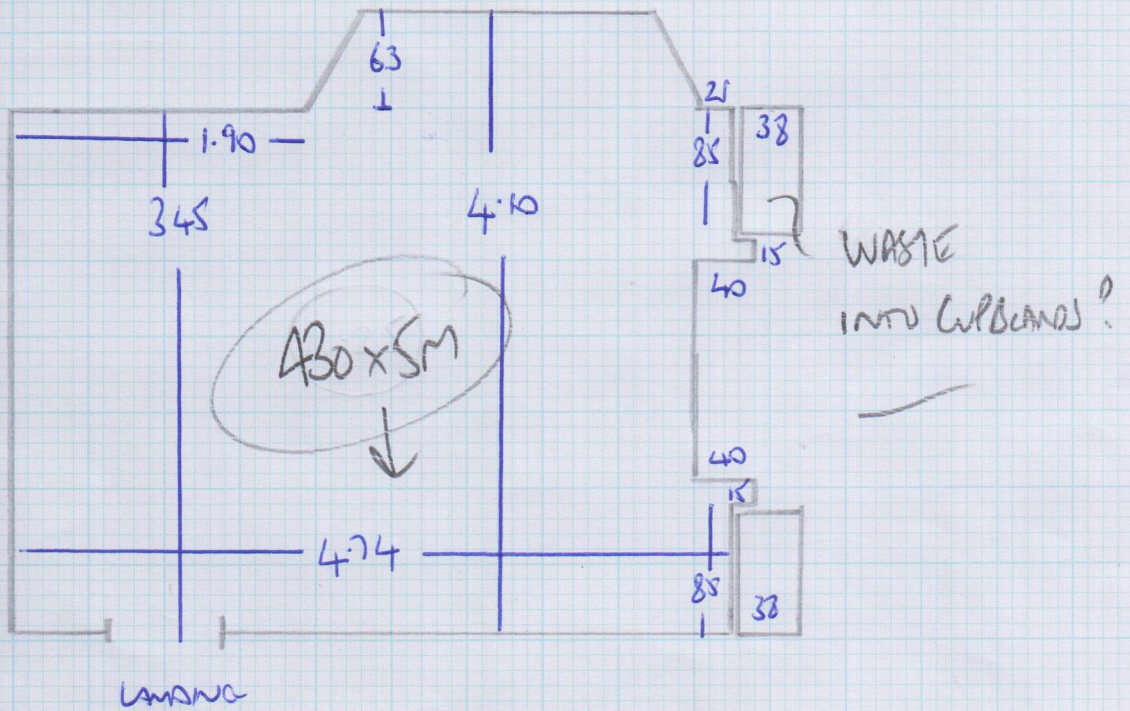

Job No: F24542
 Name: FYFE
 Address: 71 KENTON STREET
 SW6 6LA
 Tel: _____
 Sheet: 1 of 1

FIRST FLOOR FRONT BEDROOM

ELEMENTS DESIGN

Colour ELDES 15 - SW6010 H GREY 70/1431

430 x 5000 (21.50m²)