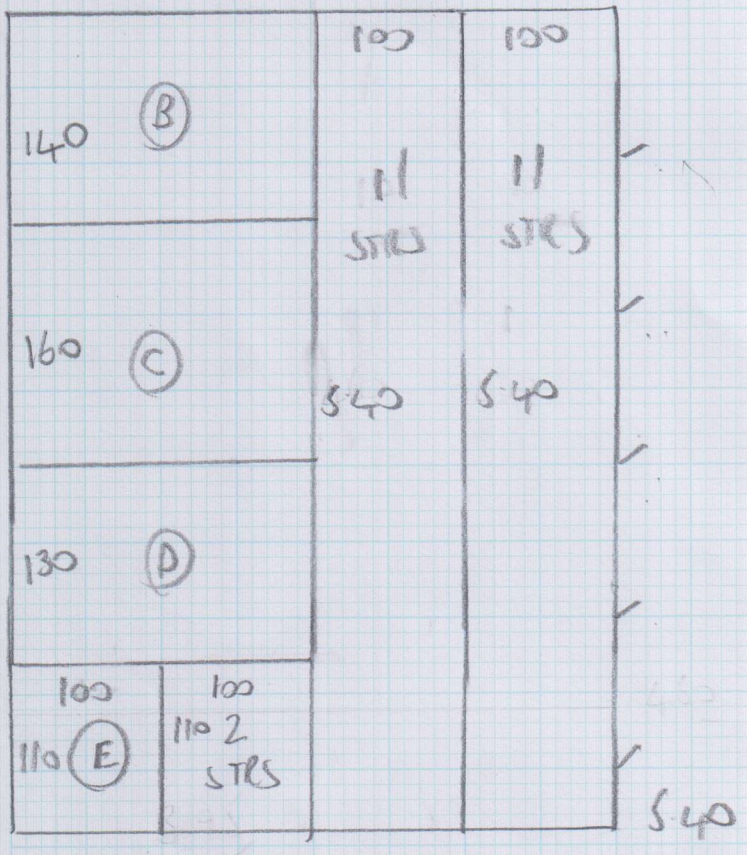

Job No: F24548
 Name: SUMEY
 Address: FLAT 2,
 88 TUNIS ROAD
 W12 7EX
 Tel:
 Sheet: 1 of 2

- 3.95
- 3.95
- 2.95
- 5.40

$16.25m \times 4.00m = 65m^2$

TRALEE 50
5086

TOP FLOOR

Job No: F24548
 Name: SUNLEY
 Address: FLAT 2
 88 TUNIS ROAD W12 7EX
 Tel:
 Sheet: 2 of 2

FIRST FLOOR