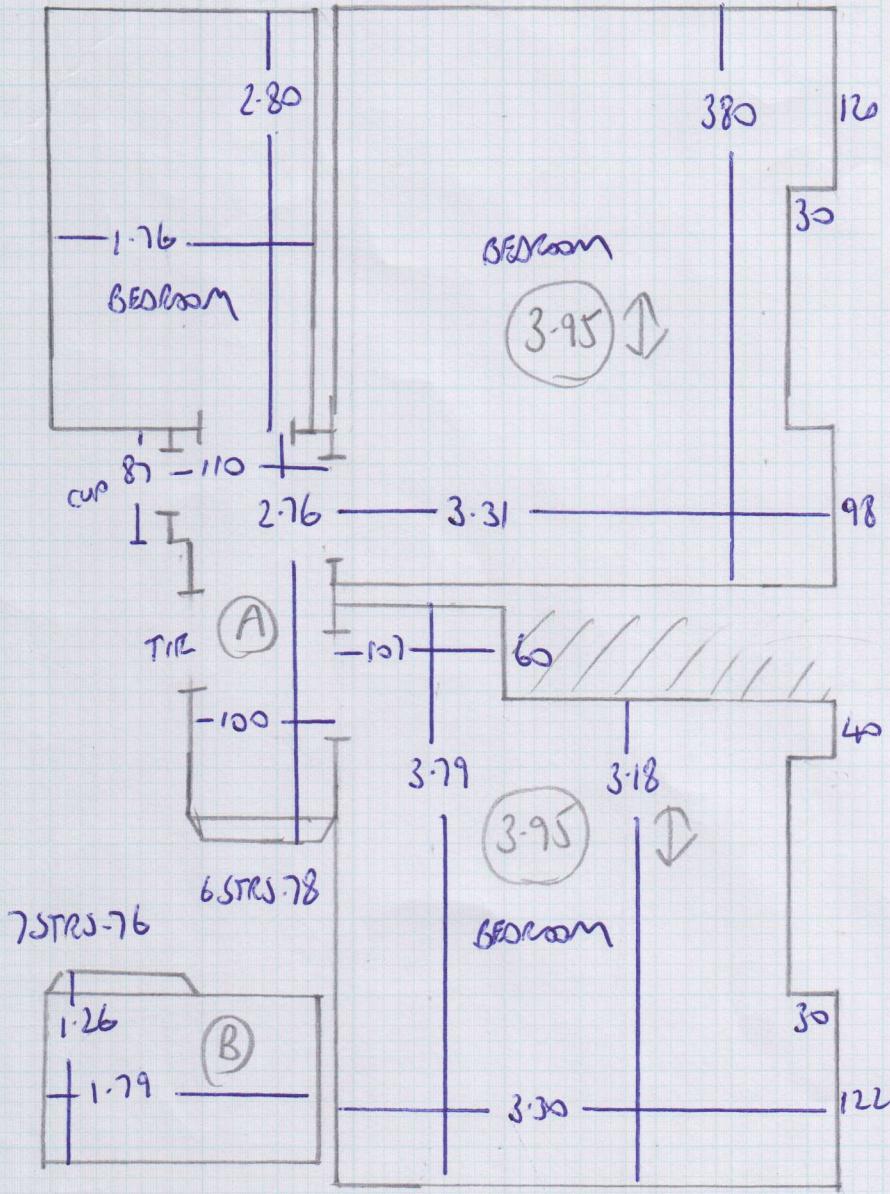

Job No: F24548
 Name: SUMEY
 Address: FLAT 2,
 88 TUNIS ROAD
 W12 7EX
 Tel:
 Sheet: 1 of 2

- 3.95
- 3.95
- 2.95
- 5.40

$16.25m \times 4.00m = 65m^2$

TRALEE 50
5086

TOP FLOOR

Job No: F24548
 Name: SUNLEY
 Address: FLAT 2
 88 TUNIS ROAD W12 7EX
 Tel:
 Sheet: 2 of 2

FIRST FLOOR