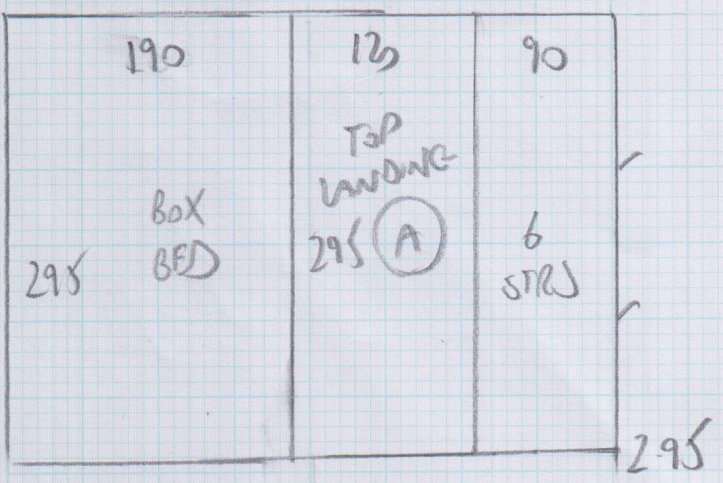

Job No: F24548
 Name: SUMEY
 Address: FLAT 2,
 88 TUNIS ROAD
 W12 7EX
 Tel:
 Sheet: 1 of 2

- 3.95
- 3.95
- 2.95
- 5.40

$16.25m \times 4.00m = 65m^2$

TRALEE 50
5086

TOP FLOOR

Job No: F24548
 Name: SUNLEY
 Address: FLAT 2
 88 TUNIS ROAD W12 7EX
 Tel:
 Sheet: 2 of 2

FIRST FLOOR