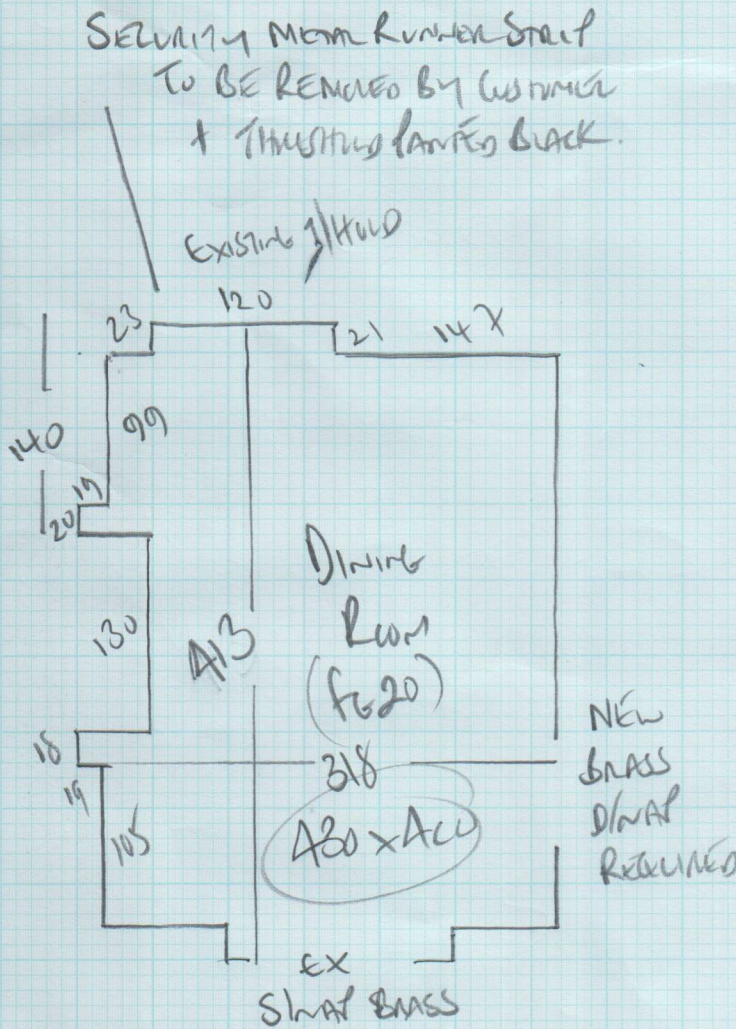

Job No: F24565
 Name: DOUGLAS-HOME
 Address: 180 Bury THE ROAD
 WIA 0HTD
 Tel: _____
 Sheet: 1 of 1

Dining Room

Already Trust 'SU' Carpet ALSO-ON FUTURE
 A30 x A40 17.20m²