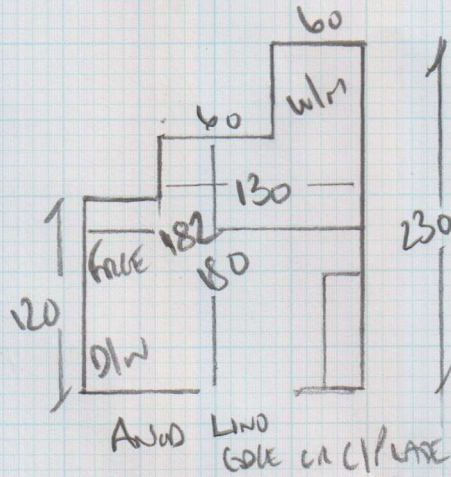

Job No: F24567  
 Name: NAYLOR  
 Address: Flat 4  
 4 Roscliffe Street.  
 SW10 9DS  
 Tel:  
 Sheet: 1 of 1

Run  
Planks This Way  
←

Run Planks  
This Way  
←

Polymer Stone Vinyl  
 2128 GOLDEN OAK 2000 x 300mm ←

MUST RUN PLANKS SAME WAY  
 AS WOOD FLOOR IN LANCE