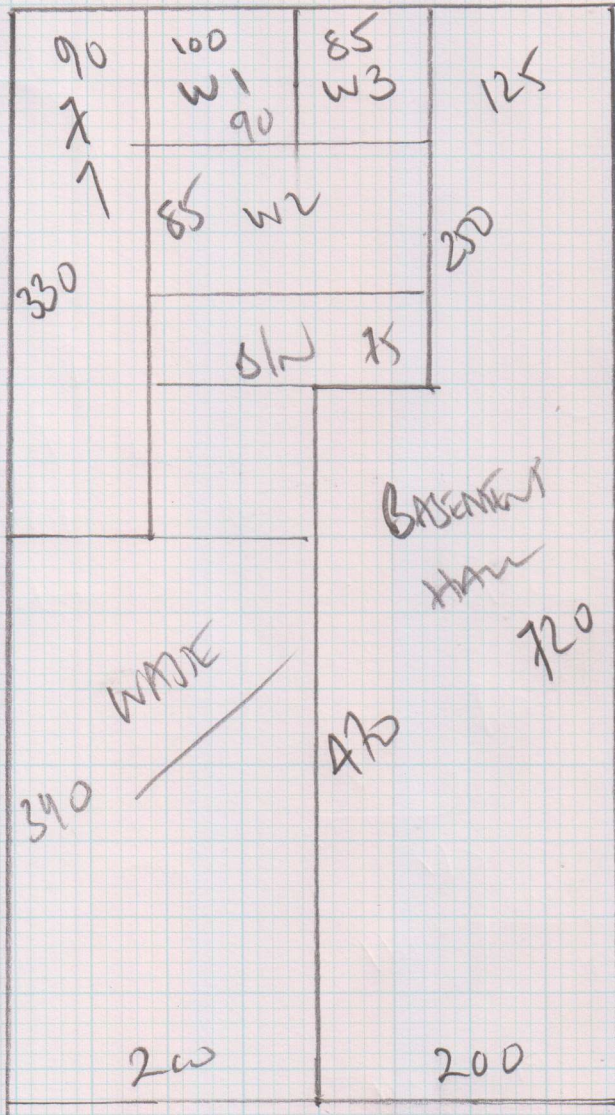

Job No: F24588
 Name: FAYE
 Address: 6 KEMBRIDGE VILAS
 W8 6TG
 Tel:
 Sheet: 1 of 2

HALL + STAIRS

MAUDSLIA (MAINLINE
 609/22 OXFORD
 720 x 470 CIRCUS)

2880m²

~~BREAKFAST ROOM~~
 STOCK TWIST 50
 3-90 x SMTR
 1720 x 1720

Job No: F 24588
 Name: Amir
 Address: 6 Pembroke Villas
 W8 6PG
 Tel:
 Sheet: 2 of 2

WOOD NOSING

Riser

20 x 72

w1 65 x 90

w2 70 x 105

w3 65 x 60