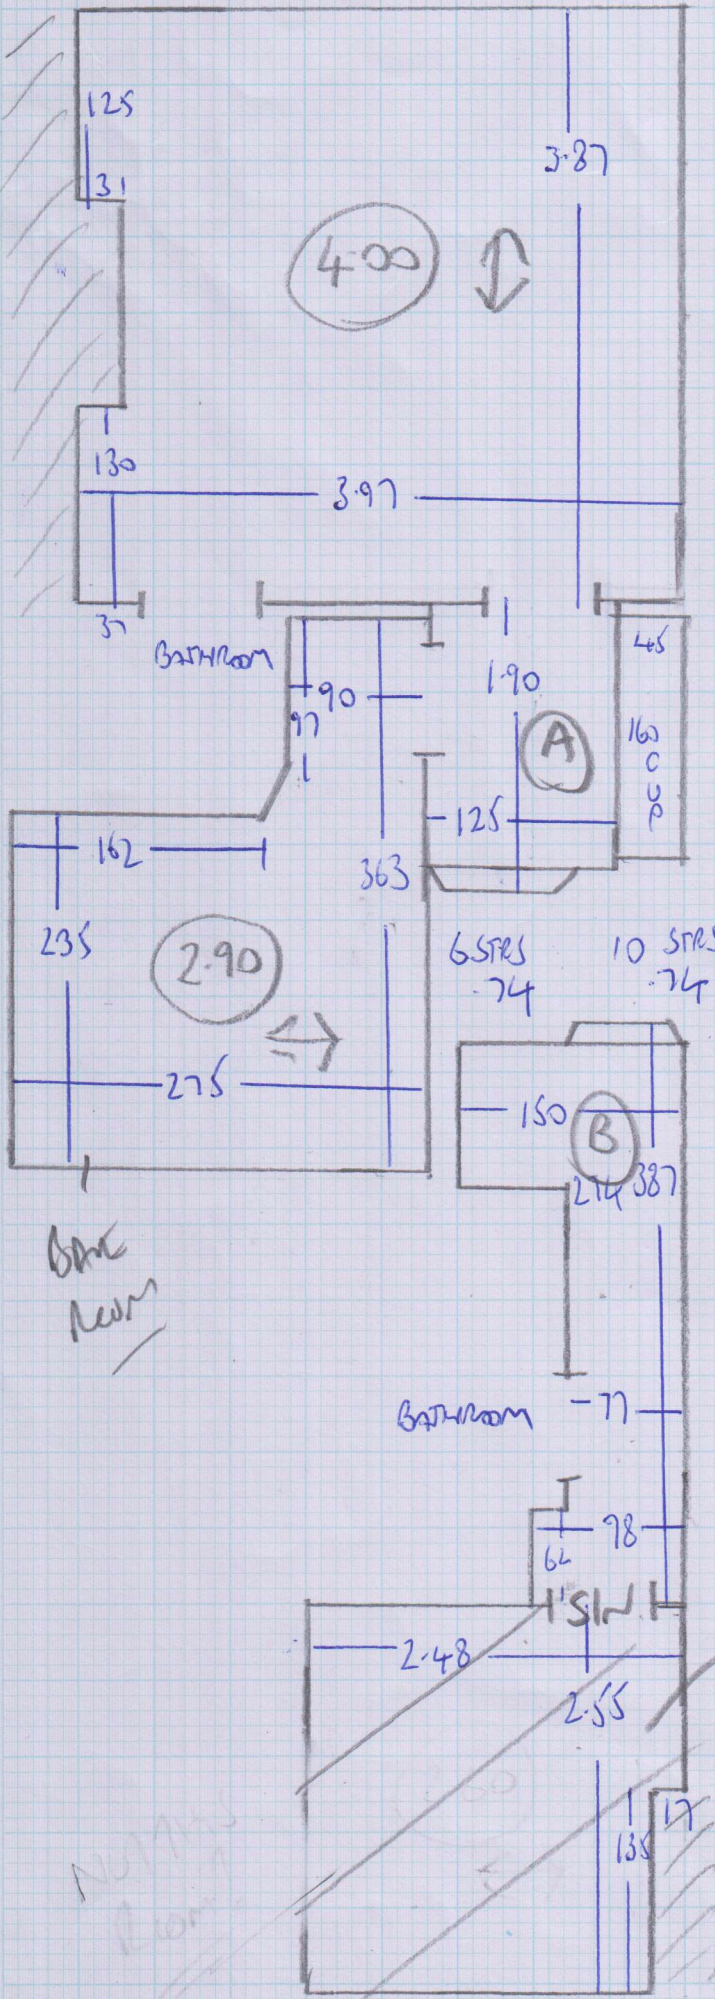

Job No: F 24599  
 Name: REDDI  
 Address: 38 HANWELL ROAD  
 SW6 7LB  
 Tel:  
 Sheet: 1 of 3

London Trust  
 Carpet TAUXE

Plan 13.35 x 4.00  
 B60 400 x 400  
 B60 290 x 400  
 2025 x 400

81m<sup>2</sup>

$13.35\text{M} \times 4.00\text{M} = 53.4\text{M}^2$

FIRST FLOOR

Job No: F24599  
Name: REDDI  
Address: 38 HANNEU ROAD  
SW6 7RS  
Tel:  
Sheet: 2 of 3

Garage Room

NOT DURING THIS ROOM

NOTHING ROOM

GROUND FLOOR

Job No: F24599  
 Name: REDDI  
 Address: 38 HANWELL ROAD  
 SW6 7RB

Tel: \_\_\_\_\_  
 Sheet: 3 of 3