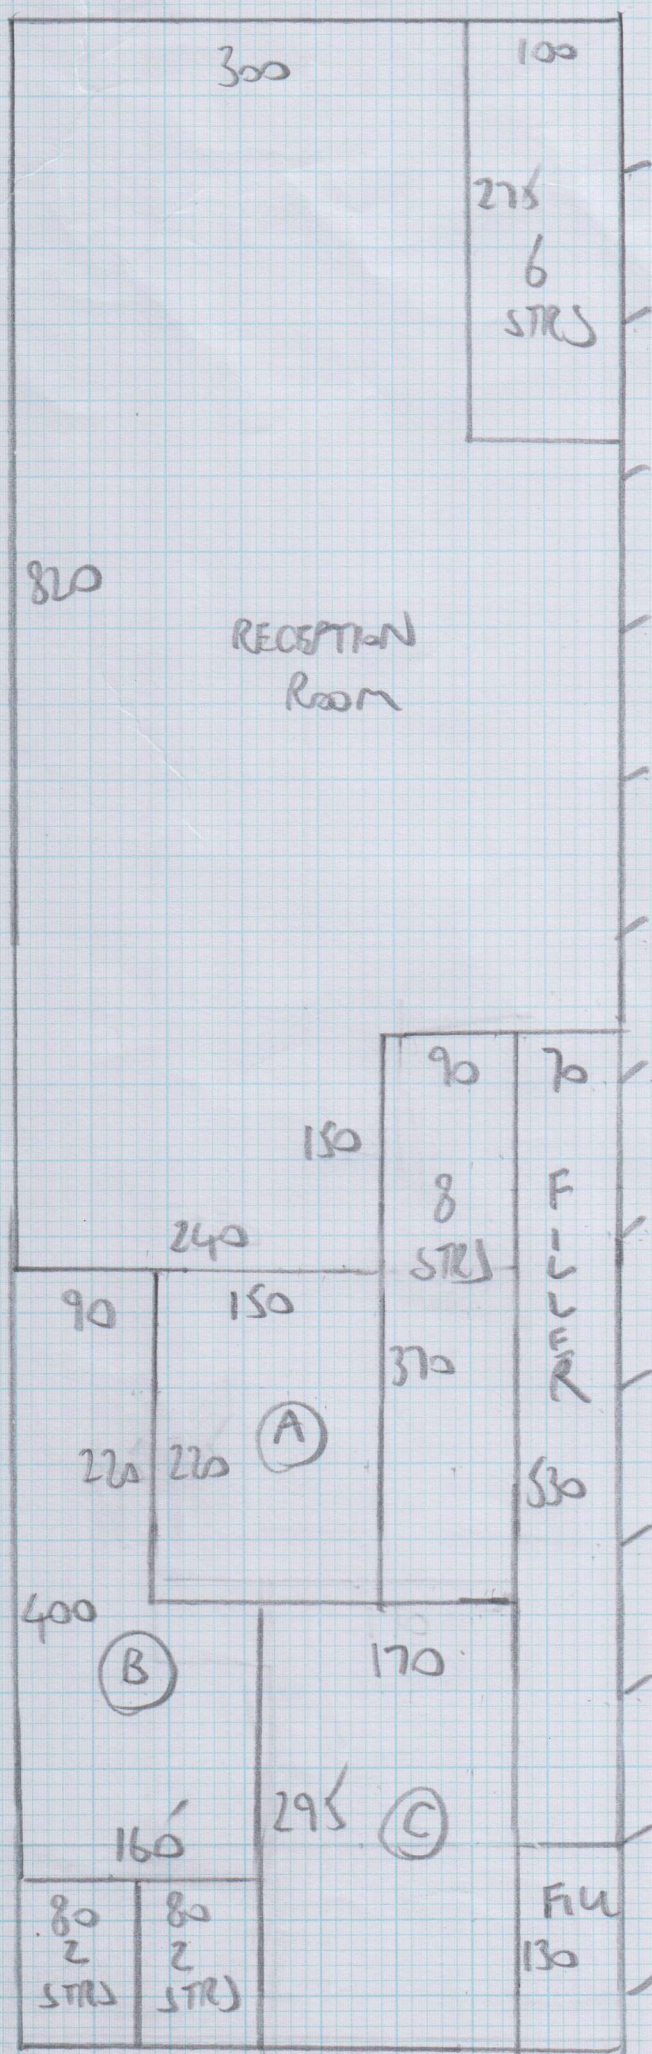

Job No: F 24599  
 Name: REDDI  
 Address: 38 HANWELL ROAD  
 SW6 7LB  
 Tel:  
 Sheet: 1 of 3

London Trust  
 Carpet TAUXE

Plan 13.35 x 4.00  
 B60 400 x 400  
 B60 290 x 400  
 2025 x 400

81m<sup>2</sup>

$13.35\text{M} \times 4.00\text{M} = 53.4\text{M}^2$

FIRST FLOOR

Job No: F24599  
Name: REDDI  
Address: 38 HANNEU ROAD  
SW6 7RS  
Tel:  
Sheet: 2 of 3

Garage Room

NOT DURING THIS ROOM

NOTHING ROOM

GROUND FLOOR

Job No: F24599  
 Name: REDDI  
 Address: 38 HANWELL ROAD  
 SW6 7RB

Tel: \_\_\_\_\_  
 Sheet: 3 of 3