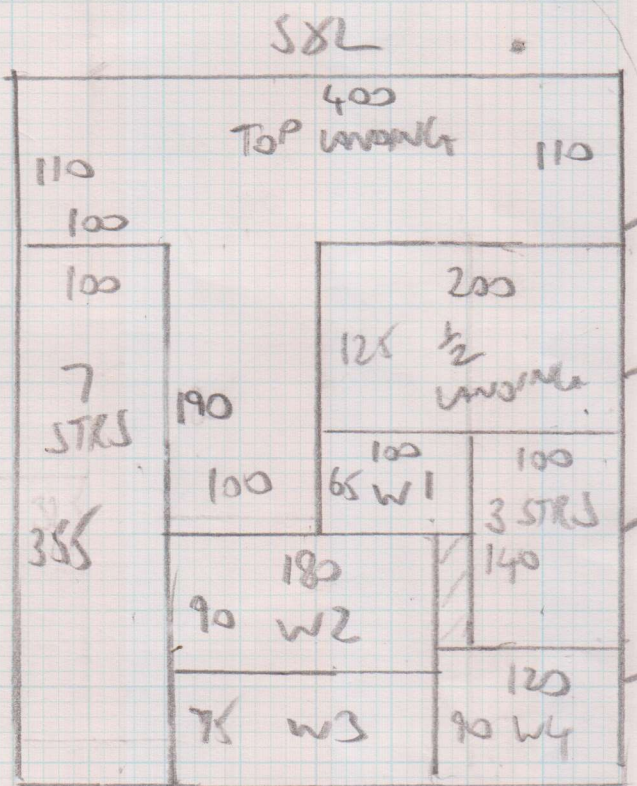

Job No: F24604  
 Name: CARLINO  
 Address: 49 CHIPSTEAD STREET, SW63SR  
 Tel:  
 Sheet: 1 OF 2

4.65m x 4.00m  
 = 18.6m<sup>2</sup>

WOOL ICONIC  
 HERRINGBONE  
 GRANT 1524

9.20  
 3.25  
 -----  
 12.45 x 400 = 49.8m<sup>2</sup>

ELVASTON SUPREME  
 45004 (PEWTER)

TOP FLOOR

Job No: F24604  
 Name: CARLUO  
 Address: 49 CHIPSTEAD STREET  
 SW6 3SR  
 Tel:  
 Sheet: 2 of 2