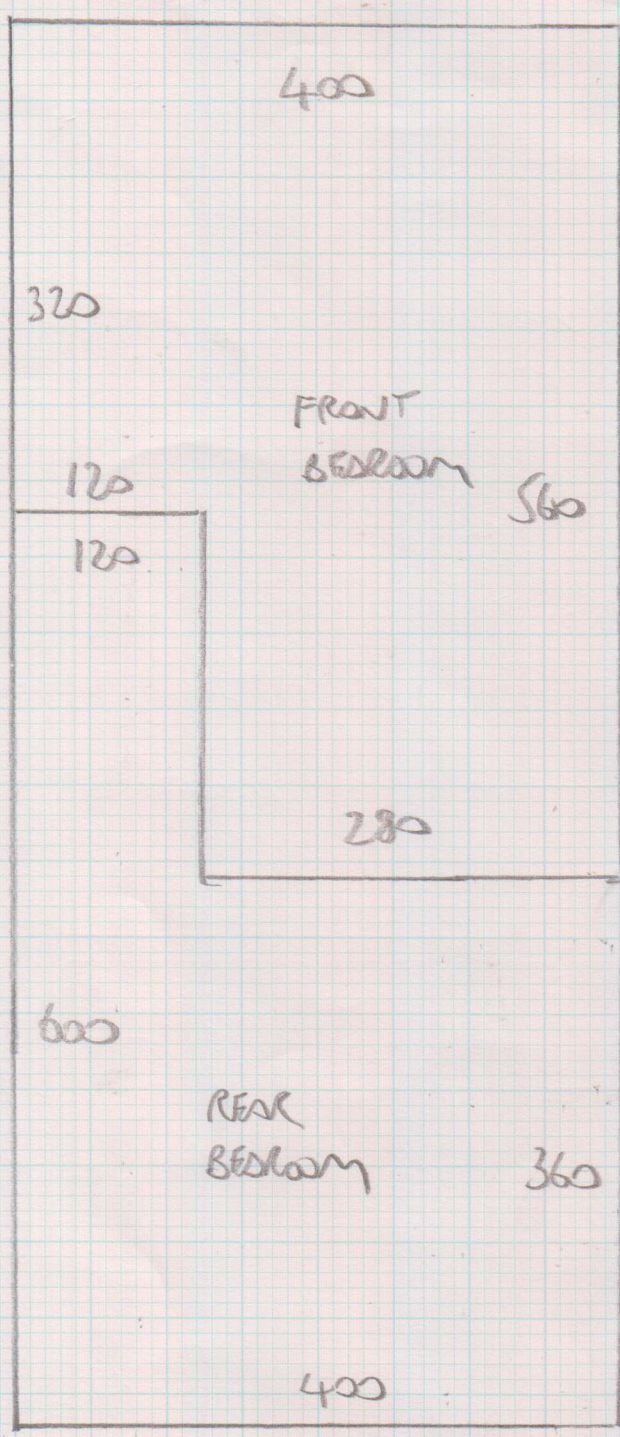

Job No: F24604  
 Name: CARLINO  
 Address: 49 CHIPSTEAD STREET, SW63SR  
 Tel:  
 Sheet: 1 OF 2

4.65m x 4.00m  
 = 18.6m<sup>2</sup>

WOOL ICONIC  
 HERRINGBONE  
 GRANT 1524

9.20  
 3.25  
 -----  
 12.45 x 400 = 49.8m<sup>2</sup>

ELVASTON SUPREME  
 45004 (PEWTER)

TOP FLOOR

Job No: F24604  
 Name: CARLUO  
 Address: 49 CHIPSTEAD STREET  
 SW6 3SR  
 Tel:  
 Sheet: 2 of 2