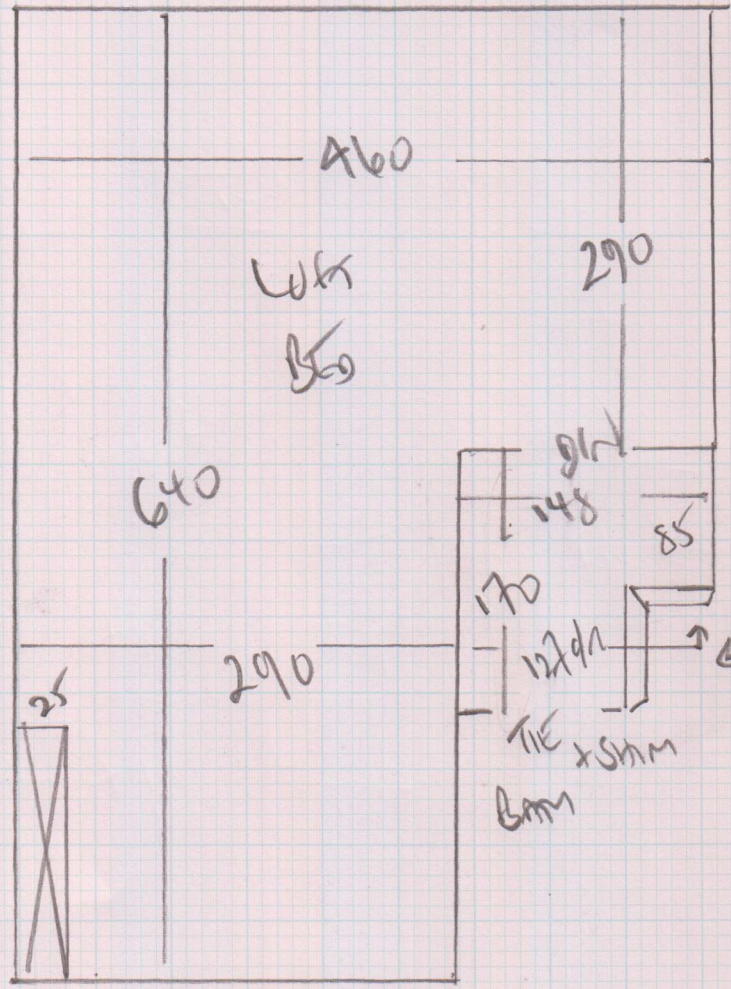

Job No: F 24620  
Name: LAMBERT  
Address: 94 PENNORTHAM RD  
SW 6 6 RS  
Tel:  
Sheet: 1 of 2

Job No: E24620  
Name: LAMBERT  
Address: 94 RIVERVIEW RD  
Sub bl J  
Tel:  
Sheet: 2 of 2

Plan Level  
638/28  
660 x 500M  
33m<sup>2</sup>

Top 2 strands fit with  
CUSTOMER OWN CARPET  
ON SITE