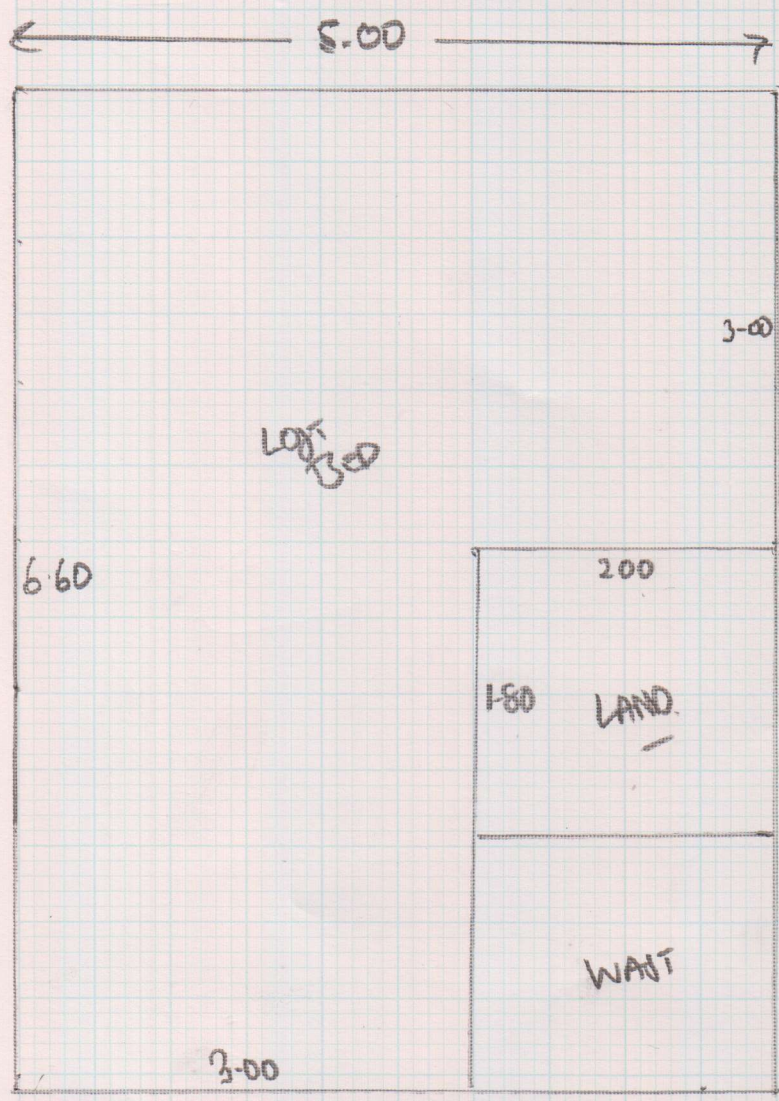

Job No: F 24620  
Name: LAMBERT  
Address: 94 PENNORTHAM RD  
SW 6 6 RS  
Tel:  
Sheet: 1 of 2

Job No: E24620  
Name: LAMBERT  
Address: 94 RIVERVIEW RD  
Sub bl J  
Tel:  
Sheet: 2 of 2

Plan Level  
638/28  
660 x 500M  
33m<sup>2</sup>

Top 2 strands fit with  
CUSTOMER OWN CARPET  
ON SITE