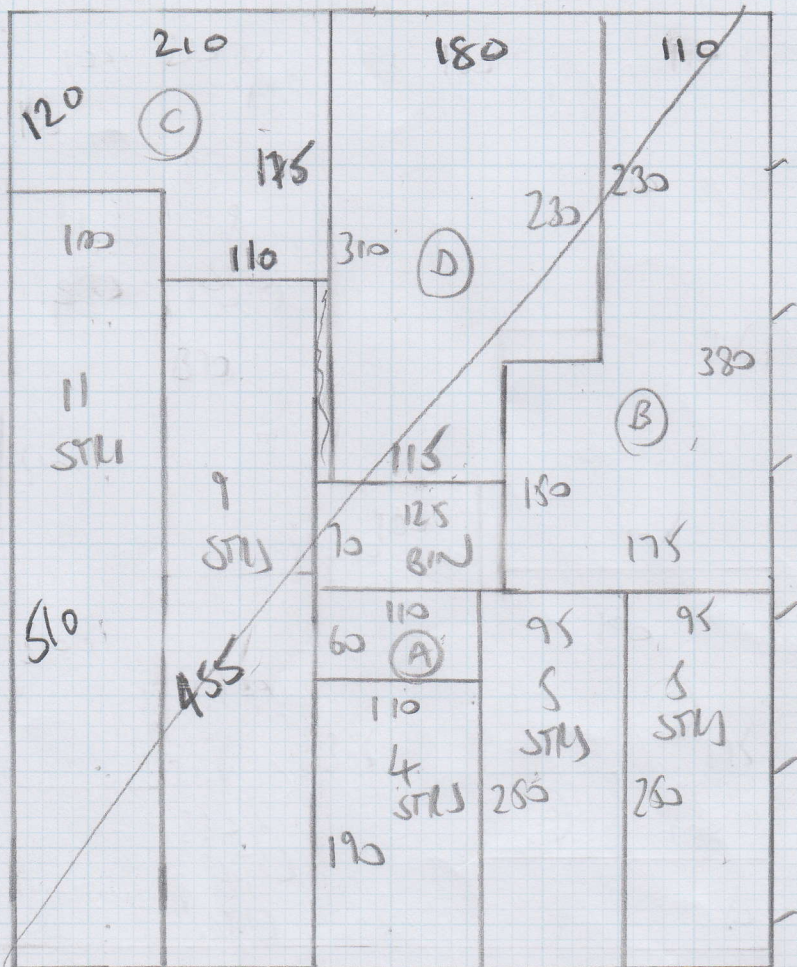

Mayfair classic  
JUTE MC07  
BASKET

Job No: F24218

Name: SHEXSI

Address: 13 ACPOND RD  
SW6 2AJ

Tel:

Sheet: 1 of 1

BENDER PLAN C1405 630  
630 x 5M 3150M<sup>2</sup>

11 STRS-75  
6M 97 x 50 (TO CTR)