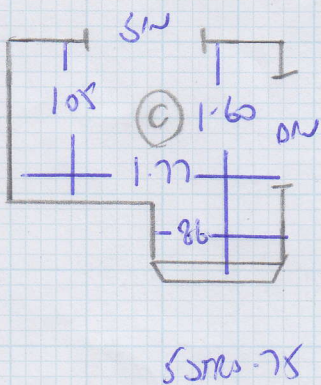

Mayfair classic  
JUTE MC07  
BASKET

Job No: F24218

Name: SHEXSI

Address: 13 ACPOND RD  
SW6 2AJ

Tel:

Sheet: 1 of 1

BENDER PLAN C1405 630  
630 x 5M 3150M<sup>2</sup>

11 STRS-75  
6M 97 x 50 (TO CTR)