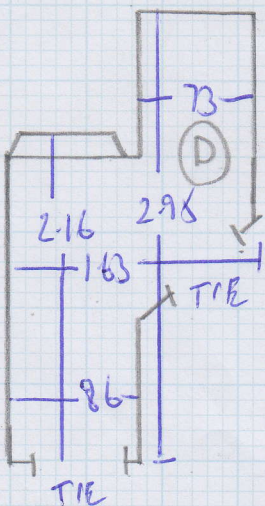

Mayfair classic  
JUTE MC07  
BASKET

Job No: F24218

Name: SHEXSI

Address: 13 ACPOND RD  
SW6 2AJ

Tel:

Sheet: 1 of 1

BENDER PLAN C1405 630  
630 x 5M 3150M<sup>2</sup>

11 STRS-75  
6M 97 x 50 (TO CTR)