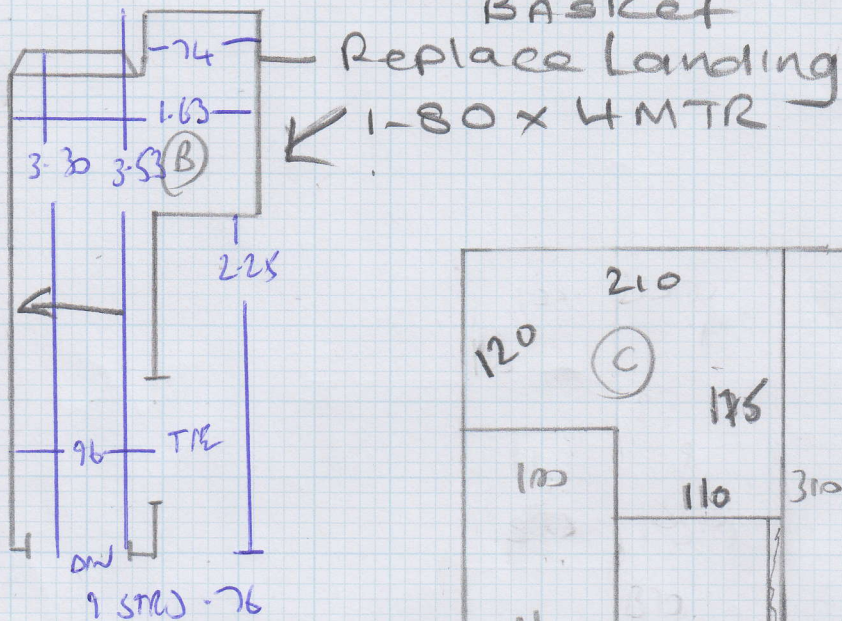

Mayfair classic  
JUTE MC07  
BASKET

Job No: F24218

Name: SHEXSI

Address: 13 ACPOND RD  
SW6 2AJ

Tel:

Sheet: 1 of 1

BENDER PLAN C1405 630  
630 x 5M 3150M<sup>2</sup>

11 STRS-75  
6M 97 x 50 (TO CTR)