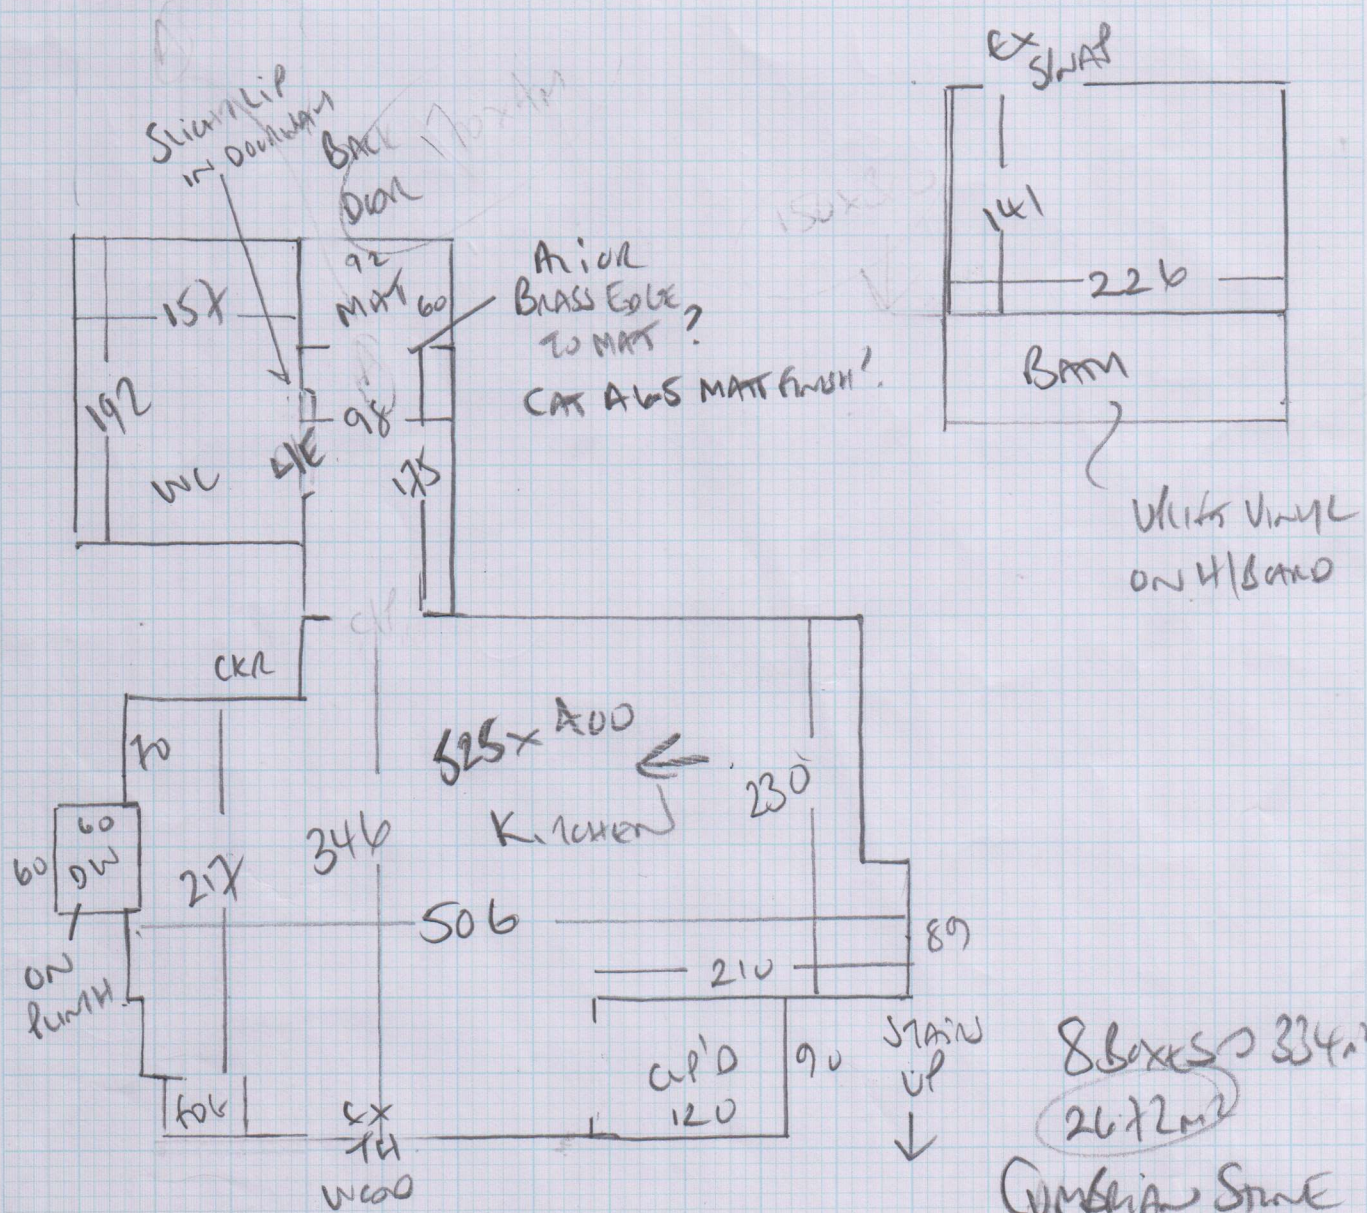

Job No: F24403
 Name: GHME LTD
 Address: BARNWOOD COTTAGE
 Blind Lane
 Tel: GREAT MISSENDEN
 Sheet: 1 of 1

KICKBOARDS NEED ATTENTION IN KITCHEN ✓
 Kitchen WC + BACK LOBBY VINYL PLIMMER FIXES 305 x 45mm
 FRAMER FINISH / PATCH SIZES EXISTING FLOOR 12' x 18'
 OR TRIME + AT LEAST 3mm SLEW IF 'LV 1'