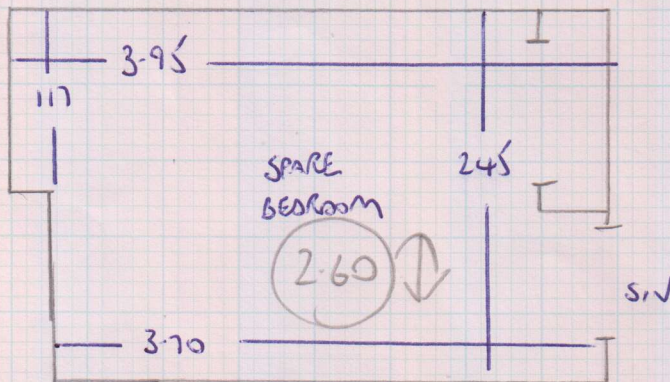

Job No: F24444
 Name: Full House
 Address: 14 BOLTONS COURT
 216 OLD BLAMPTON RD SW5
 Tel:
 Sheet: 1 OF 2

5.15 Living Room
 2.60 SPARE BEDROOM
 3.40
 $11.15m \times 4.00m = 44.6m^2$

SLOANE TWIST 42
 SLO-4234 (THYME)

Job No: F24444
Name: FULL HOUSE
Address: 14 BOLTONS COURT
216 OLD BROMPTON RD SW5 0BZ
Tel:
Sheet: 2 OF 2