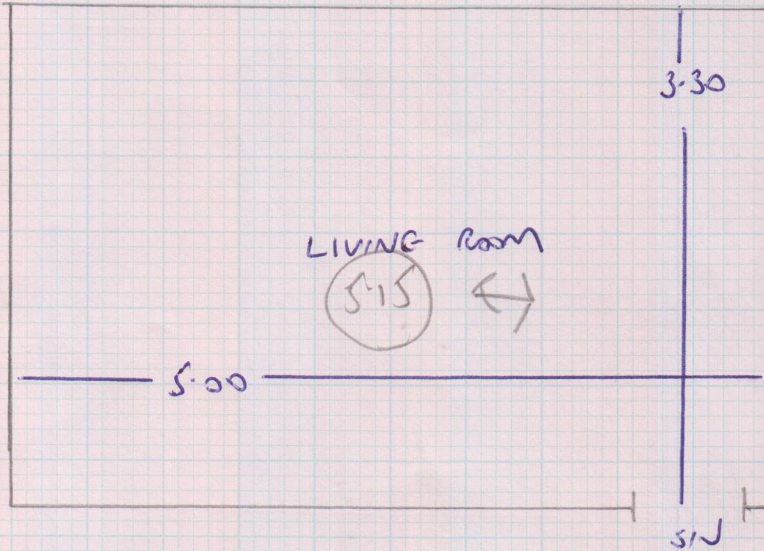

Job No: F24444
 Name: Full House
 Address: 14 BOLTONS COURT
 216 OLD BLAMPTON RD SW5
 Tel:
 Sheet: 1 OF 2

5.15 Living Room
 2.60 SPARE BEDROOM
 3.40
 $11.15m \times 4.00m = 44.6m^2$

SLOANE TWIST 42
 SLO-4234 (THYME)

Job No: F24444
Name: FULL HOUSE
Address: 14 BOLTONS COURT
216 OLD BROMPTON RD SW5 0BZ
Tel:
Sheet: 2 OF 2