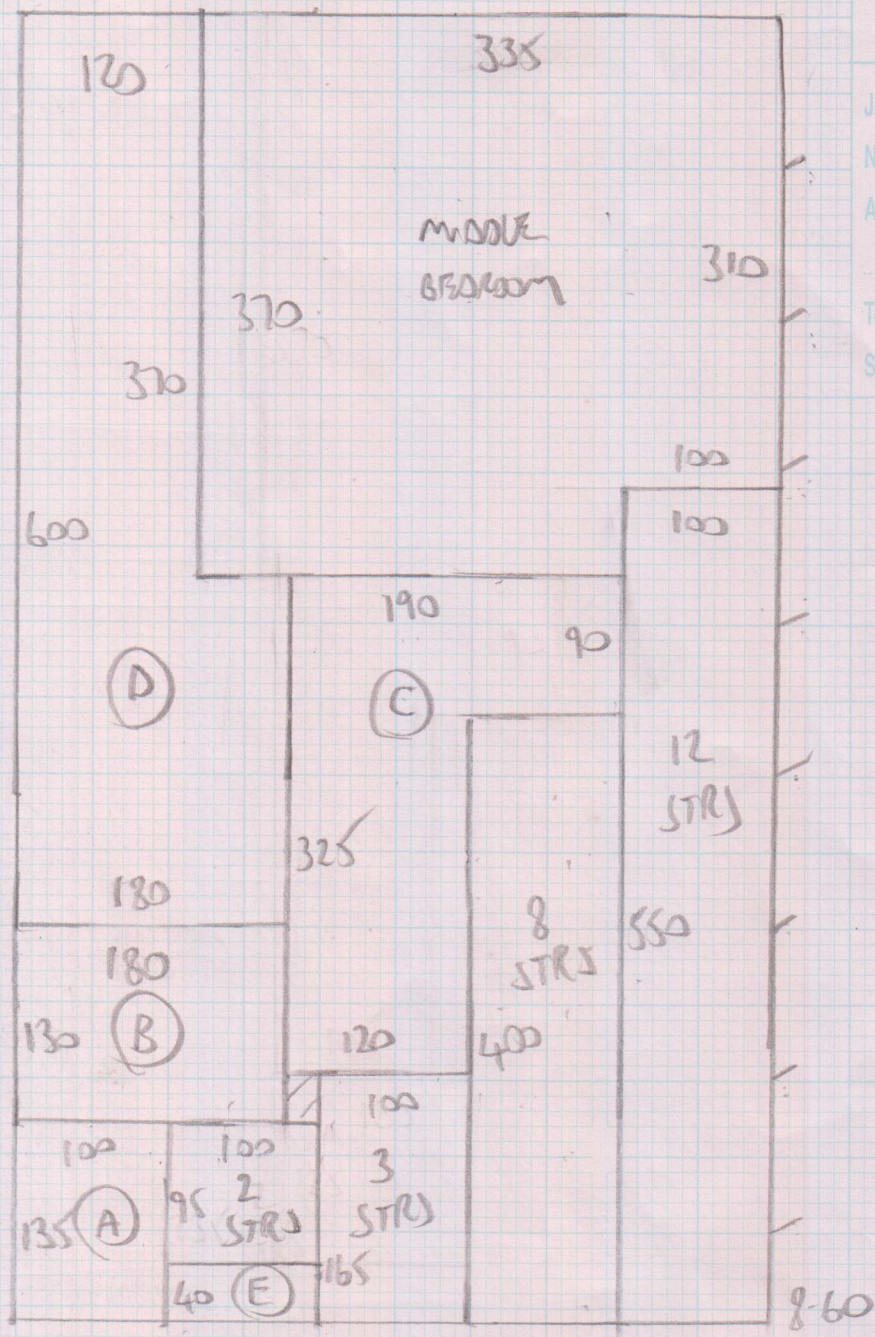

Job No: F24571
 Name: GIBSON
 Address: 48 LANGTUORNE
 ST SW6 6JY
 Tel:
 Sheet: 1 OF 2

8-60
 4-30

 12-90 x 5-00 = 64.5m²

SSN4 HC-S30

Job No: F24571
 Name: GIBSON
 Address: 48 LANGTHORNE ST
 SW6 6JY
 Tel:
 Sheet: 2 of 2