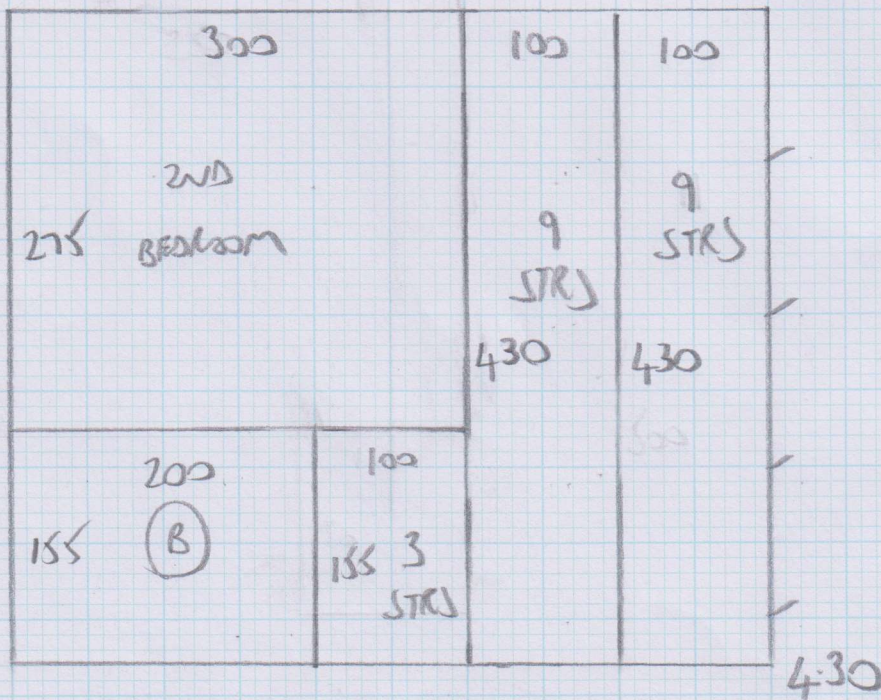

Job No: F24605
 Name: FOX DAVIES GALLAGHER
 Address: FLAT 2
 6 WHITE HART LANE SWISBOY
 Tel: _____
 Sheet: 1 of 2

5.80
 4.30

 10.10m x 5.00 = 50.5m²

FIRST FLOOR

Job No: F24605
 Name: FOX DAVIES CUNAGHER
 Address: Flat 2
 6 WHITEHARTS LANE SWISS OBY
 Tel:
 Sheet: 2 of 2

TOP FLOOR