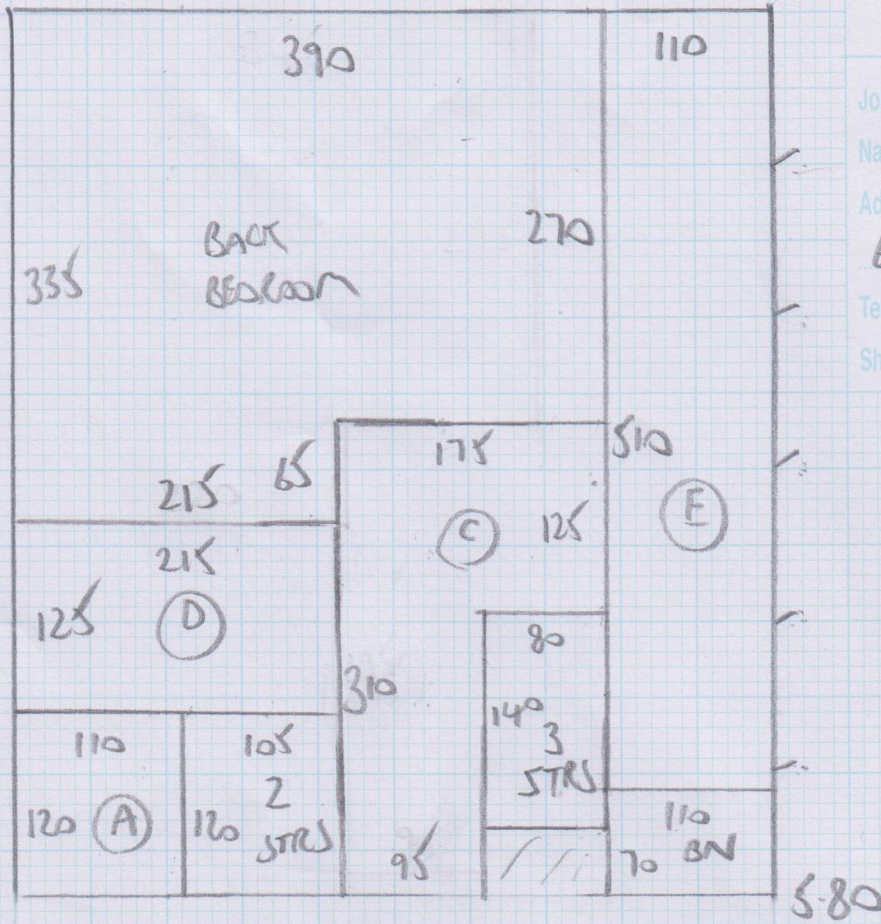

Job No: F24605
 Name: FOX DAVIES GALLAGHER
 Address: FLAT 2
 6 WHITE HART LANE SWISBOY
 Tel: _____
 Sheet: 1 of 2

5.80
 4.30

 10.10m x 5.00 = 50.5m²

FIRST FLOOR

Job No: F24605
 Name: FOX DAVIES CUNAGHER
 Address: Flat 2
 6 WHITEHARTS LANE SWISS OBY
 Tel:
 Sheet: 2 of 2

TOP FLOOR