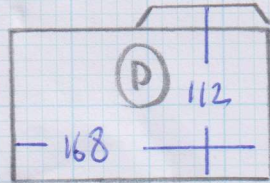

Job No: F24605
 Name: FOX DAVIES GALLAGHER
 Address: FLAT 2
 6 WHITE HART LANE SWISBOY
 Tel: _____
 Sheet: 1 of 2

5.80
 4.30

 10.10m x 5.00 = 50.5m²

FIRST FLOOR

Job No: F24605
 Name: FOX DAVIES CUNAGHER
 Address: Flat 2
 6 WHITEHARTS LANE SWISS OBY
 Tel:
 Sheet: 2 of 2