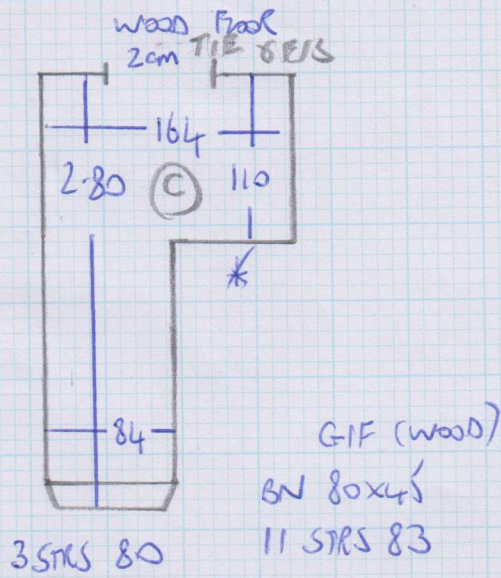

Job No: F24605
 Name: FOX DAVIES GALLAGHER
 Address: FLAT 2
 6 WHITE HART LANE SWISBOY
 Tel: _____
 Sheet: 1 of 2

5.80
 4.30

 10.10m x 5.00 = 50.5m²

FIRST FLOOR

Job No: F24605
 Name: FOX DAVIES CUNAGHER
 Address: Flat 2
 6 WHITEHARTS LANE SWISS OBY
 Tel:
 Sheet: 2 of 2

TOP FLOOR