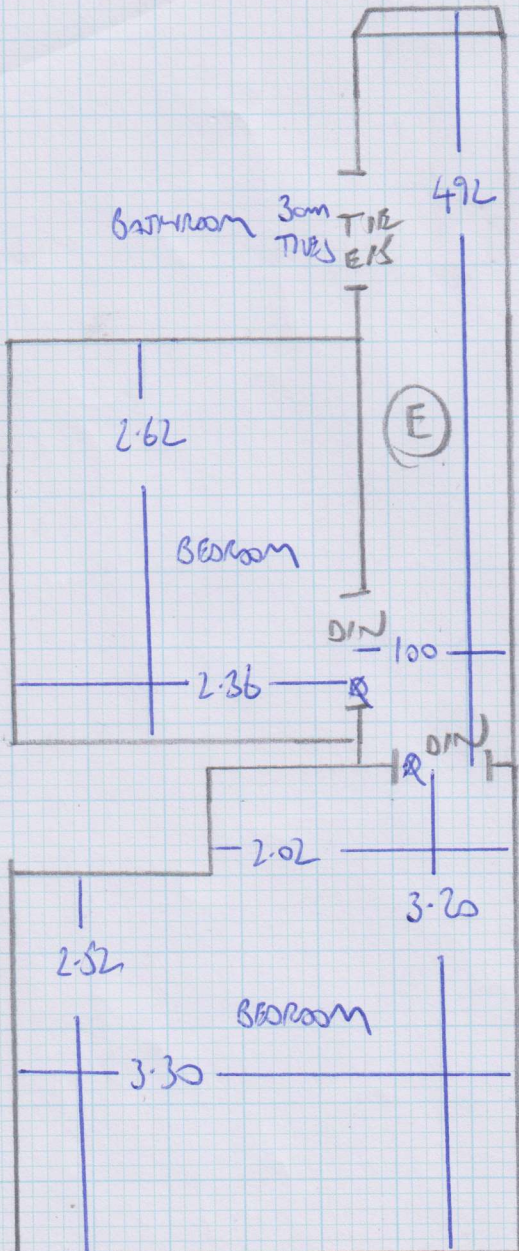

Job No: F24605
 Name: FOX DAVIES GALLAGHER
 Address: FLAT 2
 6 WHITE HART LANE SWISBOY
 Tel: _____
 Sheet: 1 of 2

5.80
 4.30

 10.10m x 5.00 = 50.5m²

FIRST FLOOR

Job No: F24605
 Name: FOX DAVIES CUNAGHER
 Address: Flat 2
 6 WHITEHARTS LANE SWISS OBY
 Tel:
 Sheet: 2 of 2

TOP FLOOR