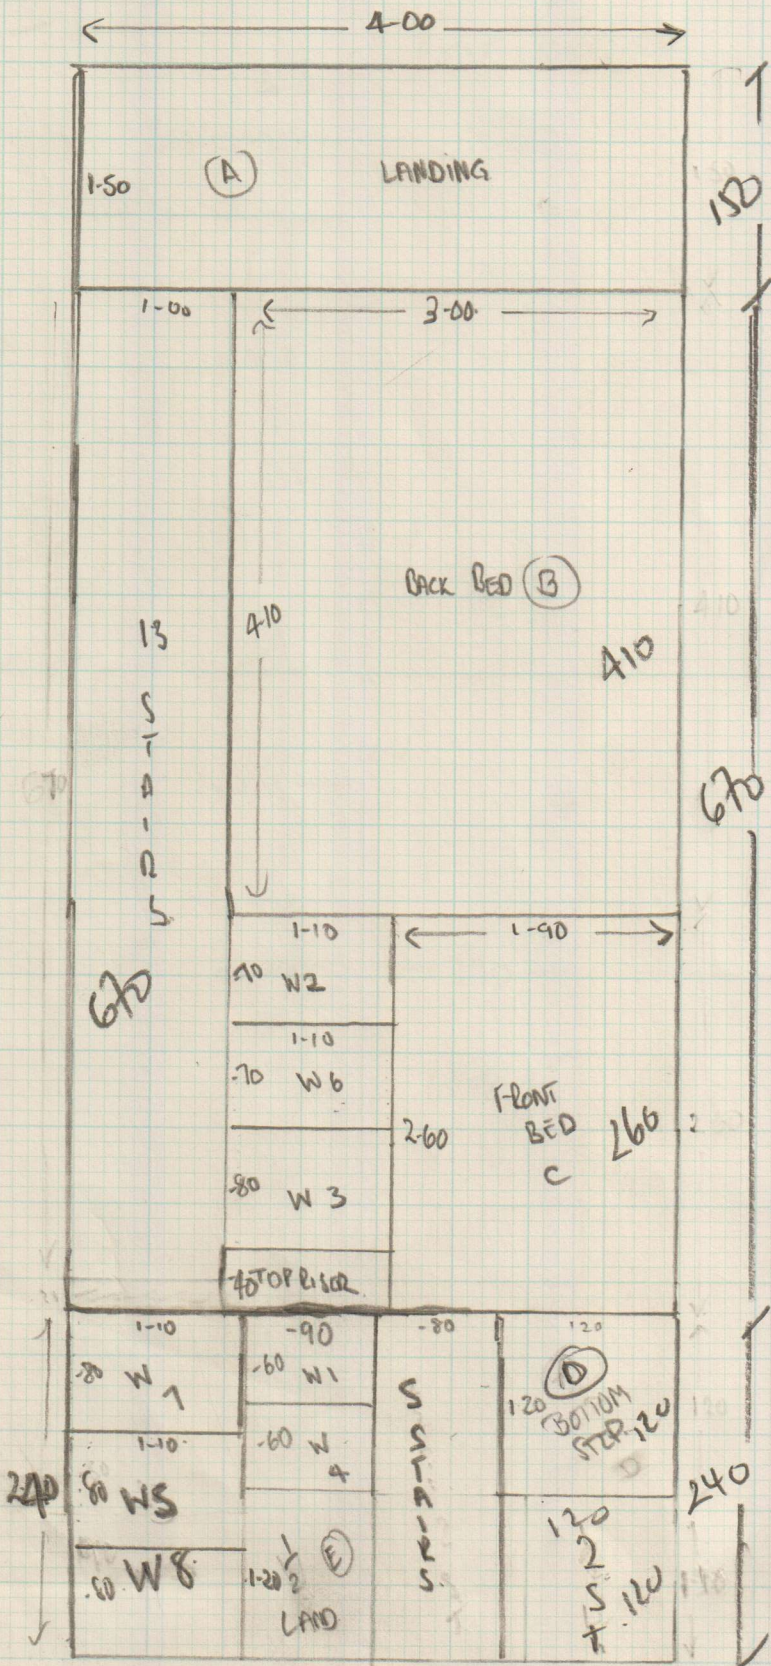

Job No: F 24609
 Name: SIMMS
 Address: 6 SILVERTON ROAD
 W6 9NY
 Tel: 07857 287412
 Sheet: 1 of 2

Timor (Serena)
 Colour 016
 106 x 400 m²
 Plan 1 150 x 400 m
 Plan 2 670 x 400 m
 Plan 3 240 x 400 m
 1060 x 400 m

424 m²

- RUSEL 70x18 ✓ TOP FLOOR
- 2 STRS 69 ✓
- 1 W 55x69 ✓
- 2 W 60x101 ✓
- 3 W 70x102 ✓
- 4 W 55x69 ✓
- 5 STRS 69 ✓
- 8 W 53x70 ✓
- 6 W 60x102 ✓
- 7 W 70x103 ✓
- 8 W 60x72 ✓
- FIF *

Job No: F24609
 Name: SIMMS
 Address: 6 SILVERTON ROAD
 WB 9NY
 Tel:
 Sheet: 2 of 2