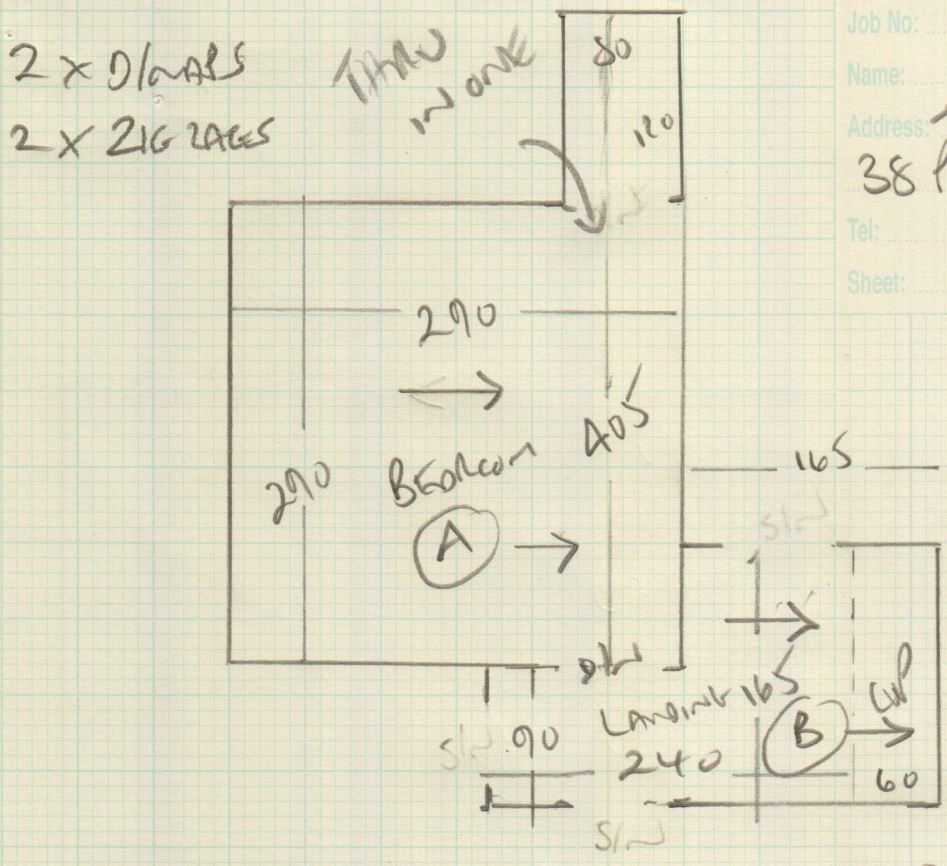

Job No: F 24621  
 Name: MOSES  
 Address: TUL FAY  
 38 PEMBROKE ROAD  
 Tel: W11 3HW  
 Sheet: 1 of 1

But to work?  
 At one Down  
 MAY NEED 216 RAGS  
 At beam

STOCK MATERIAL  
 HCS30  
 4000M x 500M