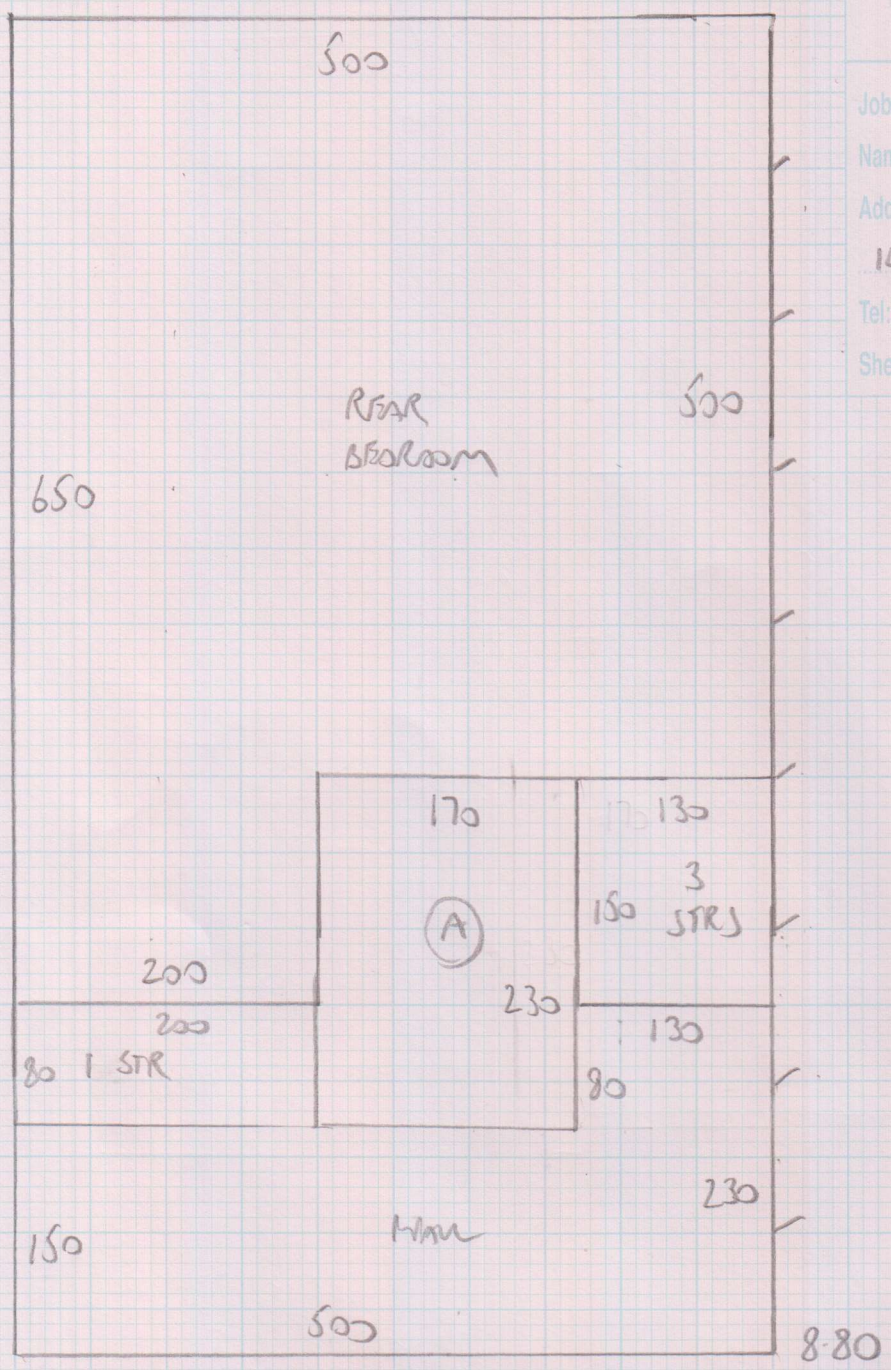

Job No: F 24624  
 Name: VALMC PROPERTIES  
 Address: 4 CARYSFORT HOUSE  
 14 WEST HAYDON ST SWICK 855  
 Tel:  
 Sheet: 1 OF 3

$$\begin{array}{r}
 8.80 \\
 5.60 \\
 \hline
 14.40 \times 5.00m = 72m^2
 \end{array}$$

FINELoop FLO-496

Job No: F24624  
 Name: VALMIC PROPERTIES  
 Address: 4 CARYSFORS MOUSE  
 14 WEST HAVEN ST SWX 8JS  
 Tel:  
 Sheet: 2 of 3

27

INSET RUG

3.55m x 4.00m

FINELoop - 497

Job No: F24624  
 Name: VALMG PROPERTIES  
 Address: 4 CARYSFORD MOUSE  
 14 WEST HAYDON ST SWIX 855  
 Tel:  
 Sheet: 3 OF 3