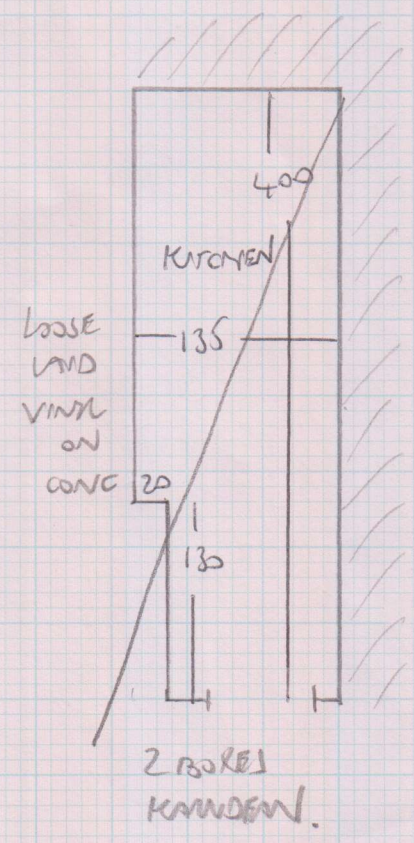

Job No: F 24624  
 Name: VALMC PROPERTIES  
 Address: 4 CARYSFORT HOUSE  
 14 WEST HAYDON ST SWICK 855  
 Tel:  
 Sheet: 1 OF 3

$$\begin{array}{r}
 8.80 \\
 5.60 \\
 \hline
 14.40 \times 5.00m = 72m^2
 \end{array}$$

FINELoop FLO-496

Job No: F24624  
 Name: VALMIC PROPERTIES  
 Address: 4 CARYSFORS MOUSE  
 14 WEST HAVEN ST SWX 8JS  
 Tel:  
 Sheet: 2 of 3

27

INSET RUG

3.55m x 4.00m

FINELoop - 497

Job No: F24624  
 Name: VALMG PROPERTIES  
 Address: 4 CARYSFORD MOUSE  
 14 WEST HAYDON ST SWIX 855  
 Tel:  
 Sheet: 3 OF 3