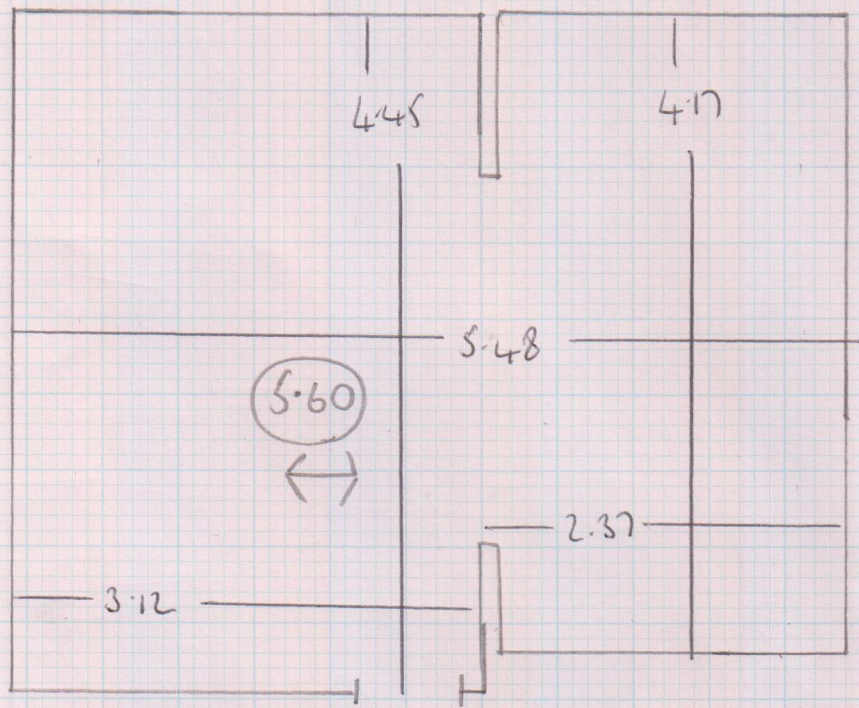

Job No: F 24624  
 Name: VALMC PROPERTIES  
 Address: 4 CARYSFORT HOUSE  
 14 WEST HAYDON ST SWICK 855  
 Tel:  
 Sheet: 1 OF 3

$$\begin{array}{r}
 8.80 \\
 5.60 \\
 \hline
 14.40 \times 5.00m = 72m^2
 \end{array}$$

FINELoop FLO-496

Job No: F24624  
 Name: VALMIC PROPERTIES  
 Address: 4 CARYSFORS MOUSE  
 14 WEST HAVEN ST SWX 8JS  
 Tel:  
 Sheet: 2 of 3

27

INSET RUG

3.55m x 4.00m

FINELoop - 497

Job No: F24624  
 Name: VALMG PROPERTIES  
 Address: 4 CARYSFORD MOUSE  
 14 WEST HAYDON ST SWIX 855  
 Tel:  
 Sheet: 3 OF 3