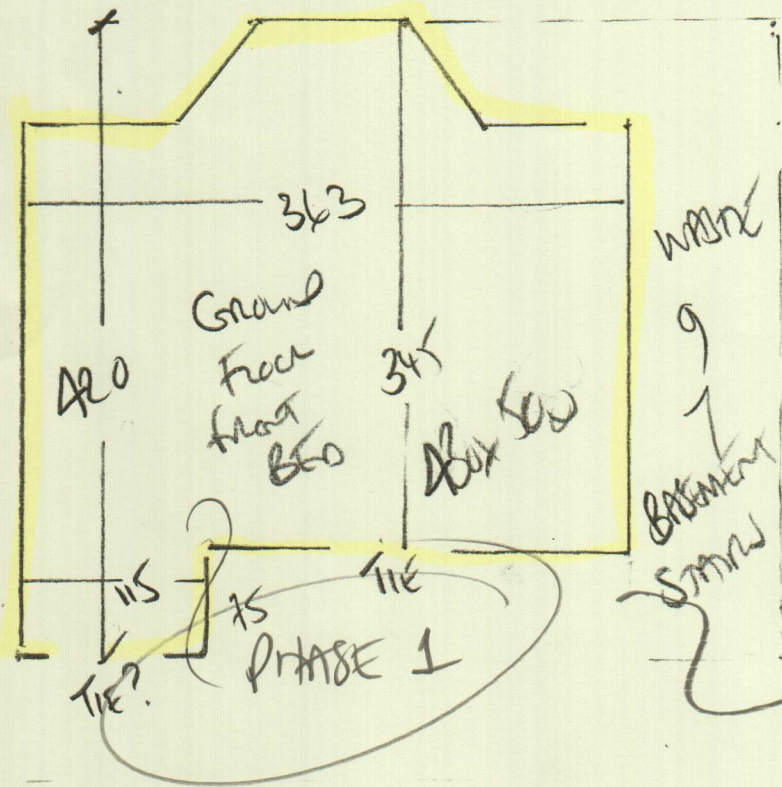

F24634
Brown

1 of 3

Bustard
Coral 022
Pumice

Row 1 800 x 500
Row 2 440 x 500
Grand
from Bed AB x 500
1670 x 500

800

8350m²

440

F24634
 Brown
 SI SI Dimes Road
 SWB 4US
 3 of 3

MAKE UP 9T
 + LEAVE AT
 WAREHOUSE FOR
 PHASE 2