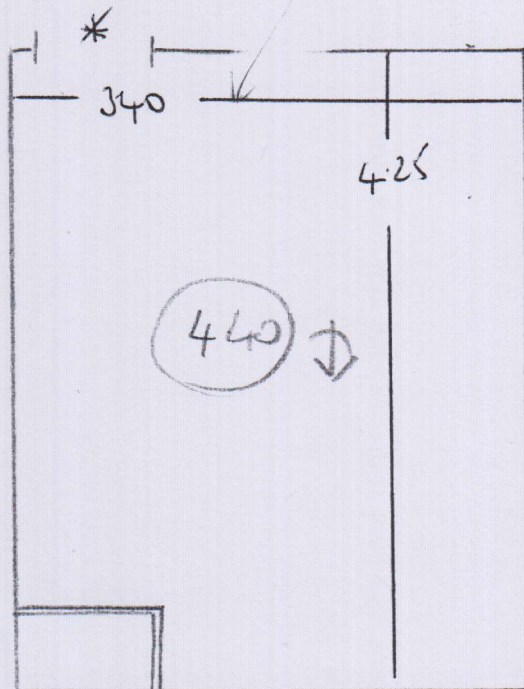

430 x 5007

TO G/F
6 IN 98 x 45
11 STAIRS 78

1 STR 76

315 x 400

400 x 400

MAY BE MADE WIDER

BIRCHWOOD

VICTORIA TWIST

BEIGE

4-40 x 4MTR