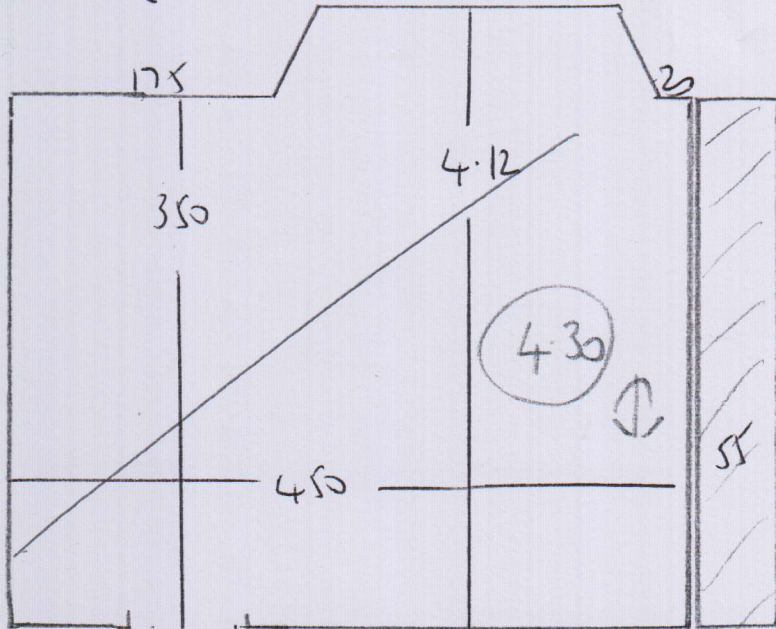

FIRST FLOOR

F24639

ELWOTT

44 INGUETHORPE ST

SW6 6NT

8 OF 1

WEST END PRESTIGE

Colour MAGNOLIA

430 x 5007

TO G/F
6 IN 98 x 45
11 STAIRS 78

1 STR 76

315 x 400

400 x 400

MAY BE MADE WIDER

BIRCHWOOD

VICTORIA TWIST

BEIGE

4-40 x 4MTR