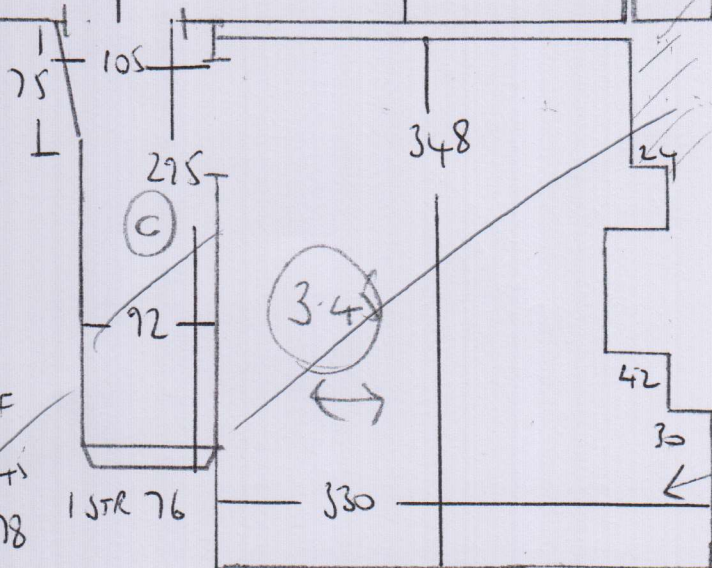

FIRST FLOOR

F24639

ELWOTT

44 INGUETHORPE ST

SW6 6NT

8 OF 1

WEST END PRESTIGE

Colour MAGNOLIA

430 x 5007

TO G/F
6 IN 98 x 45
11 STAIRS 78

1 STR 76

315 x 400

400 x 400

MAY BE MADE WIDER

BIRCHWOOD

VICTORIA TWIST

BEIGE

4-40 x 4MTR