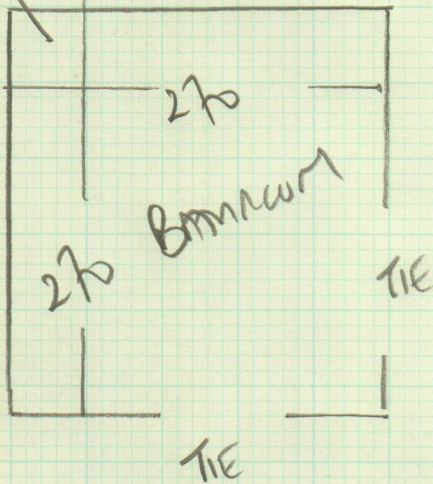

Job No: F24642
 Name: VALMIC PROPERTIES
 Address: 5 ABBOTSBURY HOUSE
 139 ABBOTSBURY ROAD
 TEL: W14 8EN
 Sheet: 1 of 1

NO BATH OR SHOWER UNITS
 IN WHEN MEASURED

SKIM SCREED OVER BUNDLES
 OWN SCREED - PRIME FIRST.

KARNDEN DA VINCI TILES
 CC04 ANASTASIA 5 BOXES.

NO UNITS IN WHEN MEASURED