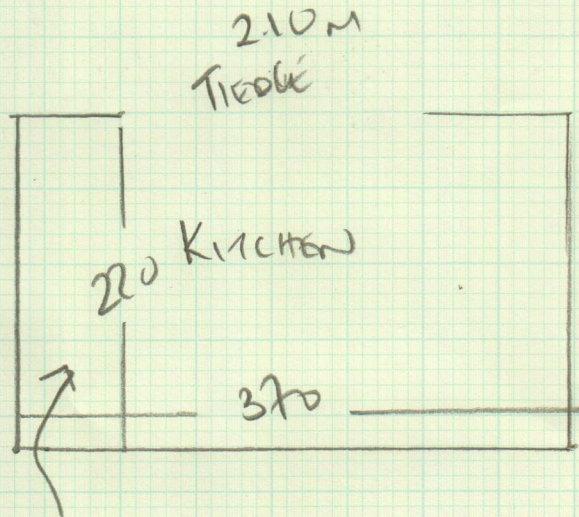

Job No: F24642
 Name: VALMIC PROPERTIES
 Address: 5 ABBOTSBURY HOUSE
 139 ABBOTSBURY ROAD
 TEL: W14 8EN
 Sheet: 1 of 1

NO BATH OR SHOWER UNITS
 IN WHEN MEASURED

SKIM SCREED OVER BUNDLES
 OWN SCREED - PRIME FIRST.

KARNDEN DA VINCI TILES
 CC04 ANASTASIA 5 BOXES.

NO UNITS IN WHEN MEASURED